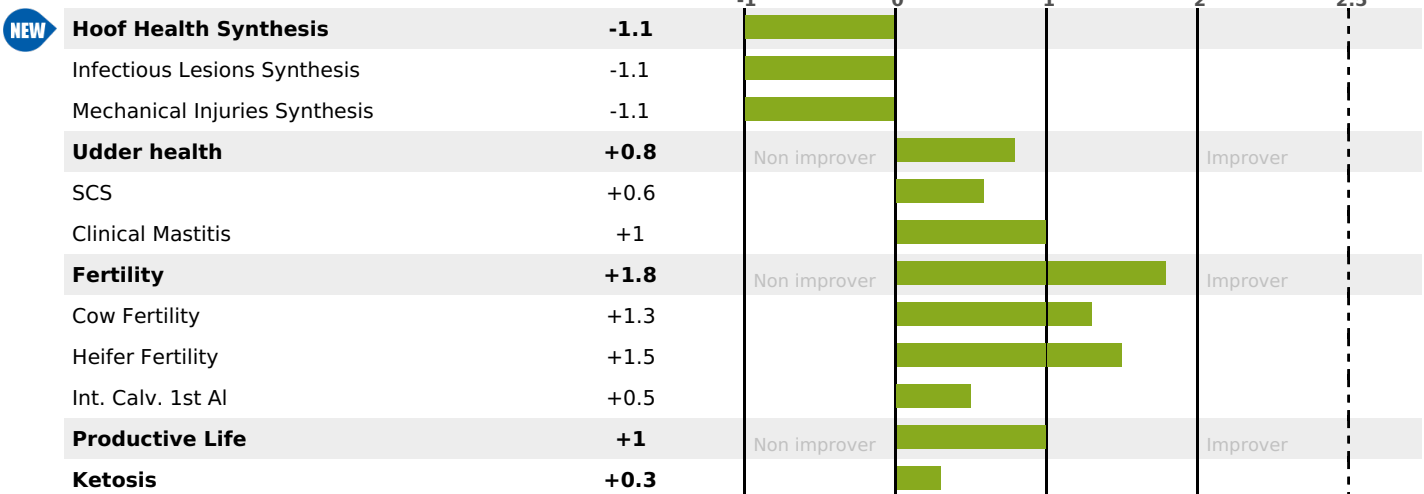

IGGYPOP

ISU

BRINK / RALBAN / MICMAC

125

AVAILABLE

POWERFULL

HEALTH

PRODUCTION

Milk Synthesis +1

259 daughter(s) - 239 Herd(s) - Rel. 95%

MILK	PROT. (KG)	FAT (KG)	PROT. (%)	FAT (%)	DIGER	K-CAS	B-CAS
+102	+1	+4	-0.03	-0.01	-0.9	BB	A2A2

FUNCTIONAL

MILCA : MIF / MTCP : MTF
MTETR : NC

CALV. EASE	D. CALV. EASE	CALF VIT	D. CALF VIT.
85	95	91	95

HEALTH