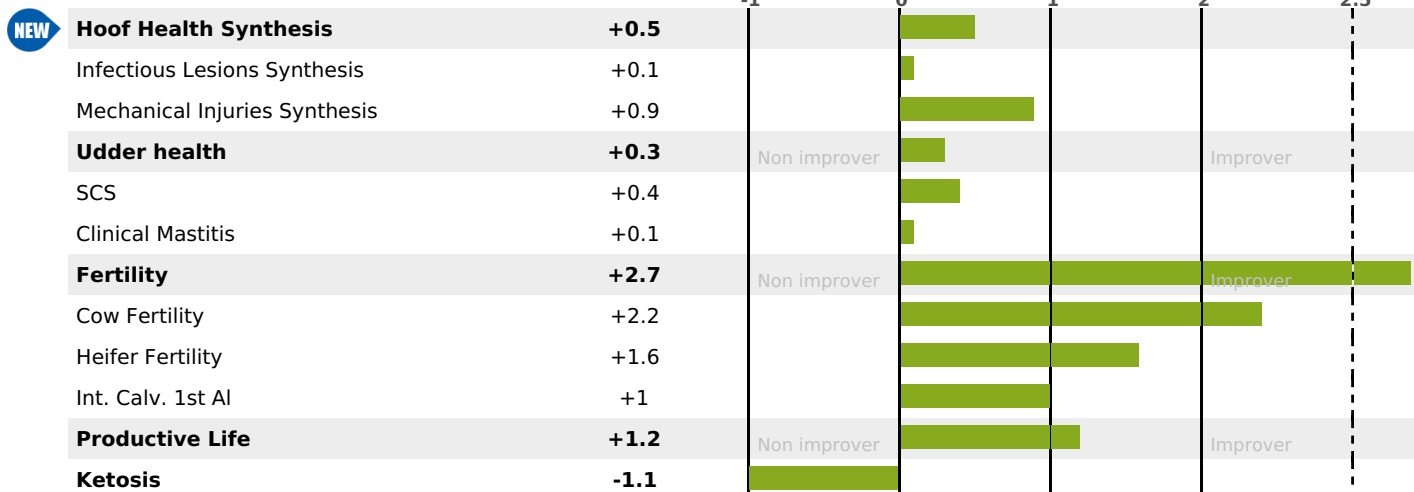

AVAILABLE

HEALTH

GRAZING

PRODUCTION

Milk Synthesis **+15**

140 daughter(s) - 126 Herd(s) - **Rel. 95%**

MILK	PROT. (KG)	FAT (KG)	PROT. (%)	FAT (%)	DIGER	K-CAS	B-CAS
+362	+13	+11	+0.02	-0.02	0	AB	A1A2

FUNCTIONAL

MILCA : MIF / MTCP : MTF

MTETR : NC

CALV. EASE	D. CALV. EASE	CALF VIT	D. CALF VIT.
95	95	95	95

HEALTH

47 daughter(s) - 42 Herd(s) - **Reliability 75**

FR 7402640209 - N° 90420

BREEDER : GAEC DELANUIRE -DUNOYER YANNIC

DAM : HONNETE

3-305 11674KG 36,2 32,9