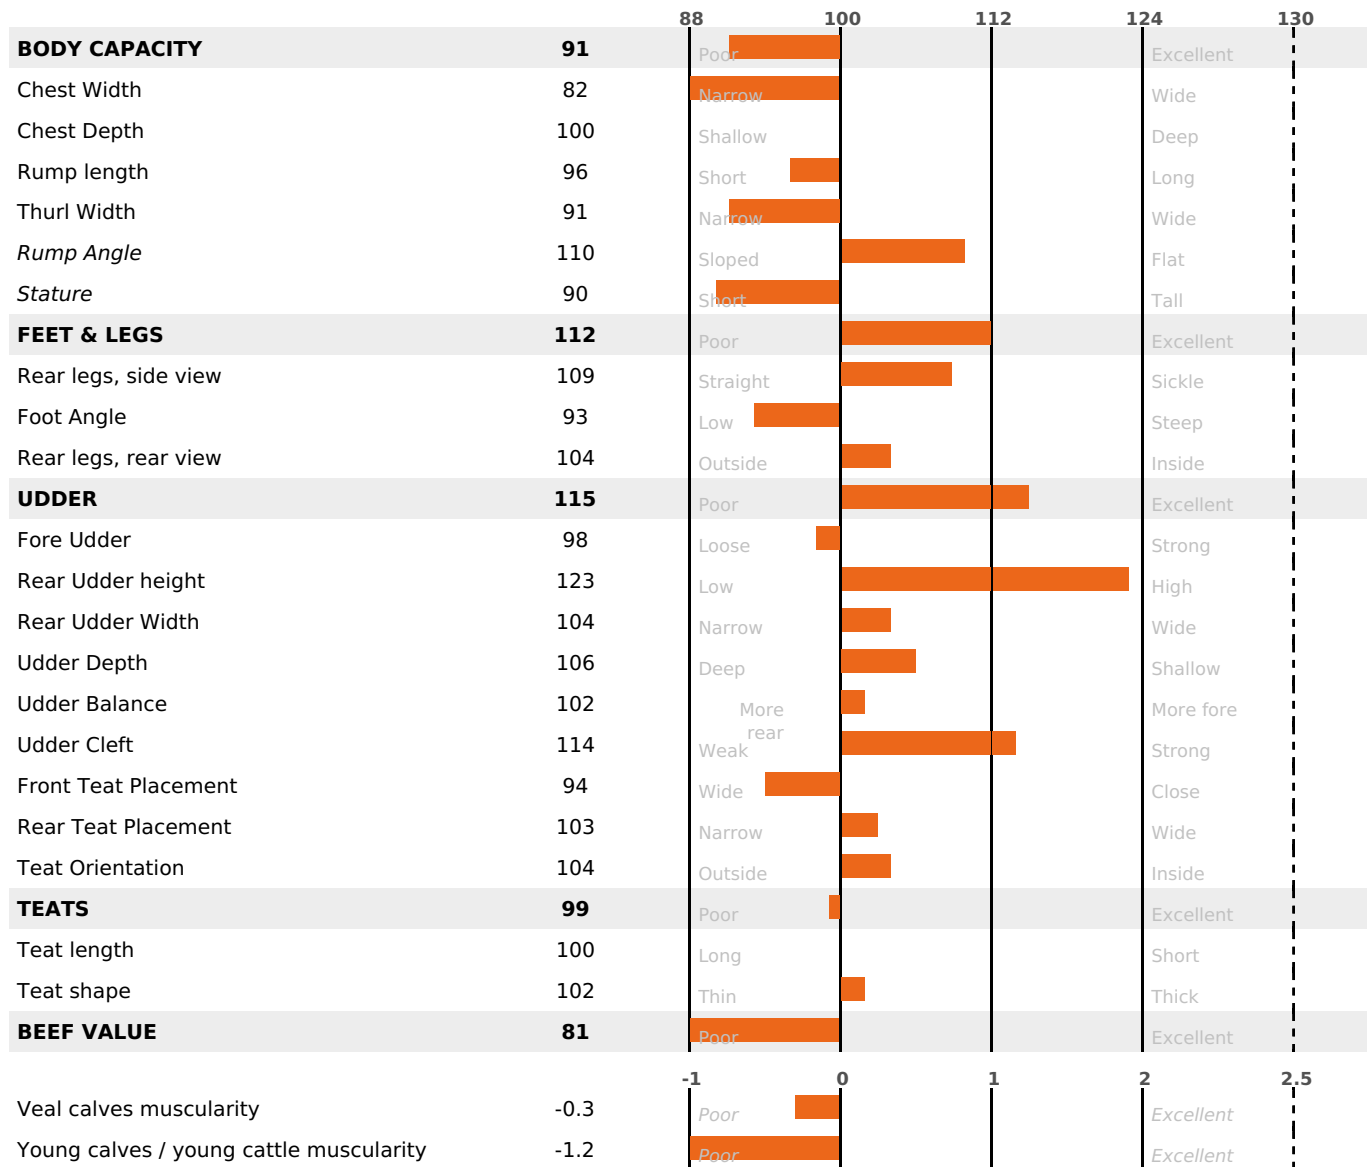

AVAILABLE

HEALTH

GRAZING

PRODUCTION

Milk Synthesis **+15**

140 daughter(s) - 126 Herd(s) - **Rel. 95%**

MILK	PROT. (KG)	FAT (KG)	PROT. (%)	FAT (%)	DIGER	K-CAS	B-CAS
+362	+13	+11	+0.02	-0.02	0	AB	A1A2

FUNCTIONAL

MILCA : MIF / MTCP : MTF

MTETR : NC

CALV. EASE	D. CALV. EASE	CALF VIT	D. CALF VIT.
95	95	95	95

HEALTH

47 daughter(s) - 42 Herd(s) - **Reliability 75**

FR 7402640209 - N° 90420

BREEDER : GAEC DELANUIRE -DUNOYER YANNIC

DAM : HONNETE

3-305 11674KG 36,2 32,9