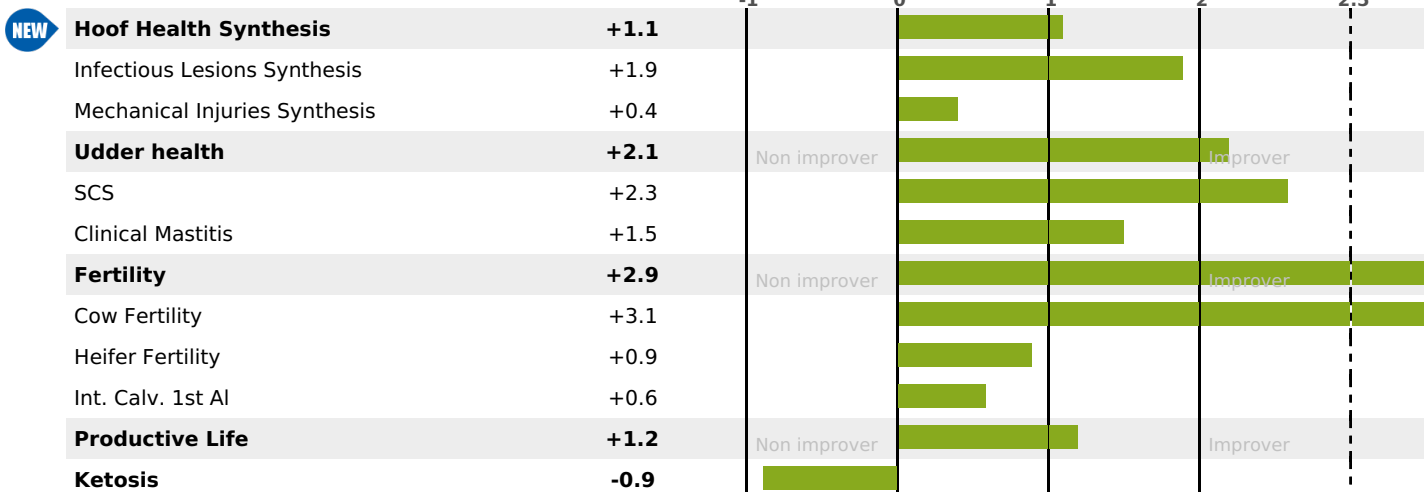

MALAVITA

ISU

IDROLIC / CARGO / UNCHOIX

148

AVAILABLE

POWERFULL

HEALTH

GRAZING

PRODUCTION

Milk Synthesis +4

1050 daughter(s) - 773 Herd(s) - **Rel. 95%**

MILK	PROT. (KG)	FAT (KG)	PROT. (%)	FAT (%)	DIGER	K-CAS	B-CAS
+440	+6	+1	-0.1	-0.23	0.6	AB	A1A2

FUNCTIONAL

MILCA : MIF / MTCP : MTF
MTETR : NC

CALV. EASE	D. CALV. EASE	CALF VIT	D. CALF VIT.
95	95	95	95

HEALTH