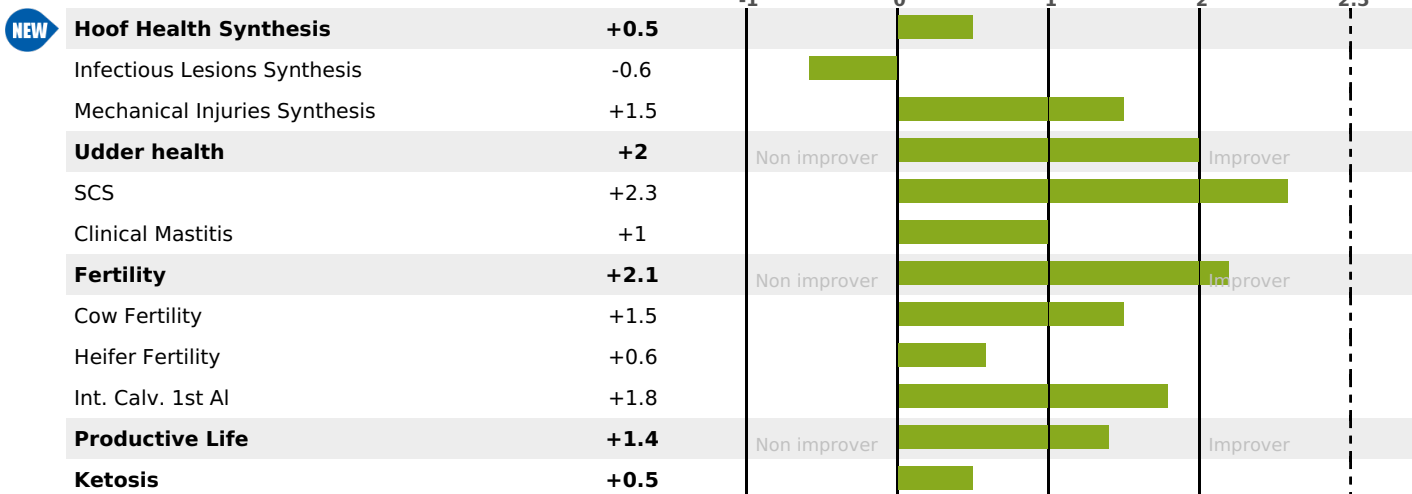

MILTON

ISU

INGENIO / BRINK / UGOSTAR

164

AVAILABLE

SOLIDS

POWERFULL

HEALTH

PRODUCTION

Milk Synthesis **+26**

6292 daughter(s) - 2904 Herd(s) - **Rel. 95%**

MILK	PROT. (KG)	FAT (KG)	PROT. (%)	FAT (%)	DIGER	K-CAS	B-CAS
+290	+18	+30	+0.13	+0.26	0.9	AB	A1A2

FUNCTIONAL

MILCA : MIF / MTCP : MTF
MTETR : NC

CALV. EASE	D. CALV. EASE	CALF VIT	D. CALF VIT.
95	95	95	95

HEALTH