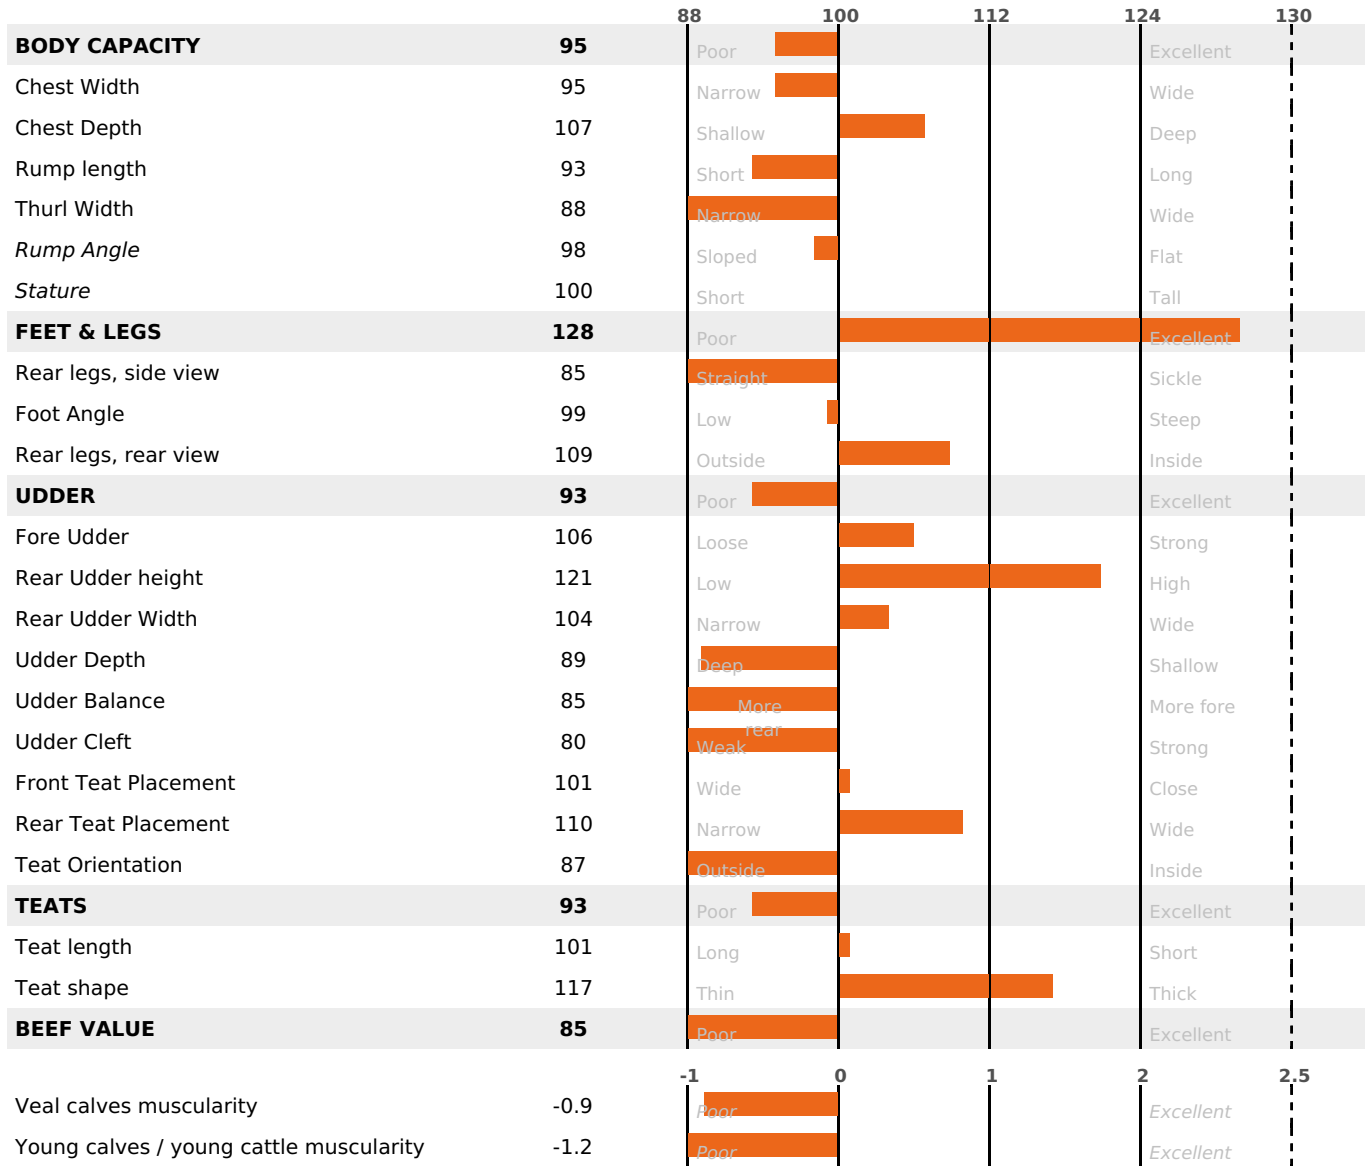

AVAILABLE

SOLIDS

HEALTH

GRAZING

PRODUCTION

Milk Synthesis **+37**

166 daughter(s) - 153 Herd(s) - **Rel. 95%**

MILK	PROT. (KG)	FAT (KG)	PROT. (%)	FAT (%)	DIGER	K-CAS	B-CAS
+374	+27	+37	+0.22	+0.33	1.5	AB	A1A2

FUNCTIONAL

MILCA : MIF / MTCP : MTF
MTETR : NC

CALV. EASE	D. CALV. EASE	CALF VIT	D. CALF VIT.
95	95	95	95

HEALTH

64 daughter(s) - 62 Herd(s) - **Reliability 77**

FR 2547760814 - N° 90915
 BREEDER : EARL ROBERT LOIC
 DAM : IDYLLE
 4-305 8228KG 38,8 35,5