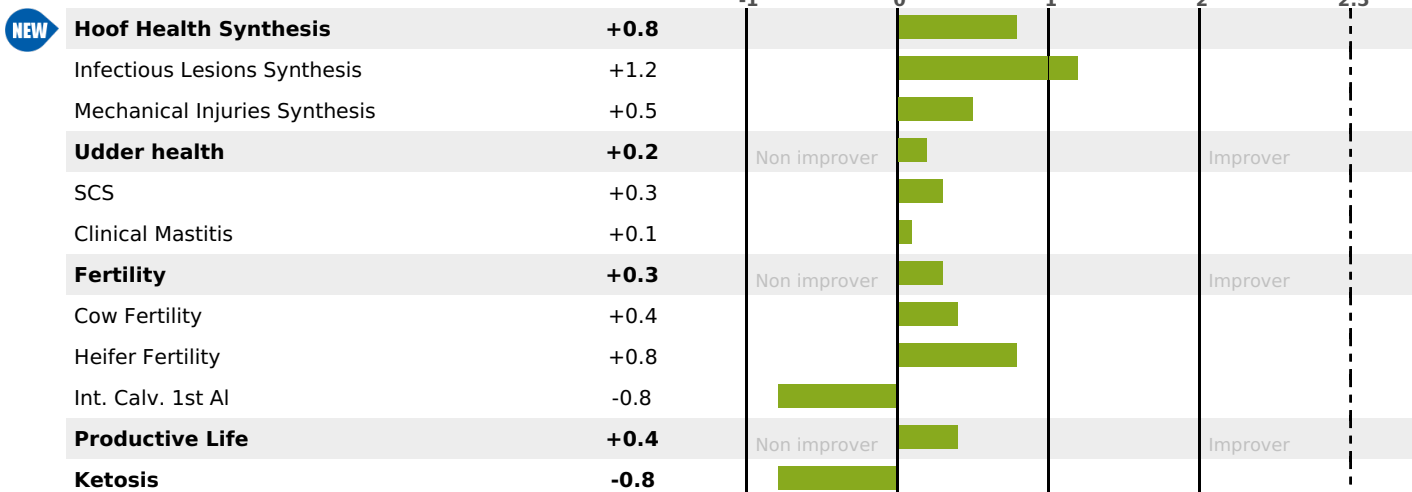

AVAILABLE

SOLIDS

HEALTH

GRAZING

PRODUCTION

Milk Synthesis **+37**

166 daughter(s) - 153 Herd(s) - **Rel. 95%**

MILK	PROT. (KG)	FAT (KG)	PROT. (%)	FAT (%)	DIGER	K-CAS	B-CAS
+374	+27	+37	+0.22	+0.33	1.5	AB	A1A2

FUNCTIONAL

MILCA : MIF / MTCP : MTF
MTETR : NC

CALV. EASE	D. CALV. EASE	CALF VIT	D. CALF VIT.
95	95	95	95

HEALTH

64 daughter(s) - 62 Herd(s) - **Reliability 77**

FR 2547760814 - N° 90915
 BREEDER : EARL ROBERT LOIC
 DAM : IDYLLE
 4-305 8228KG 38,8 35,5