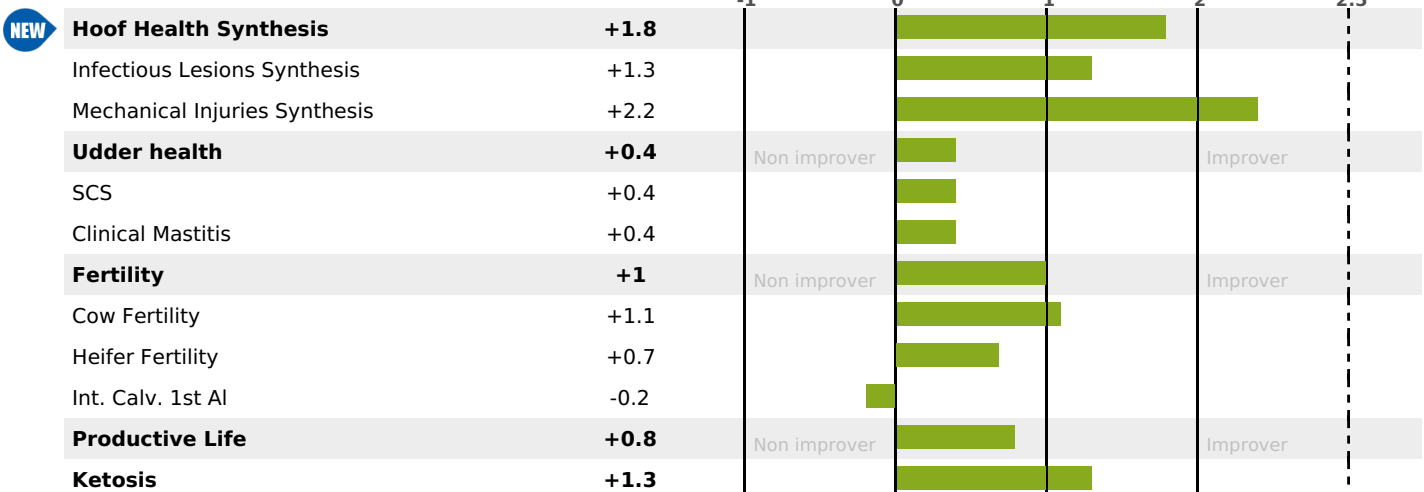

MOLANDOZ

ISU

HUMMER / GOLDONI / URBANISTE

118

AVAILABLE

POWERFULL

HEALTH

PRODUCTION

Milk Synthesis **+11**

298 daughter(s) - 273 Herd(s) - **Rel. 95%**

MILK	PROT. (KG)	FAT (KG)	PROT. (%)	FAT (%)	DIGER	K-CAS	B-CAS
+152	+10	+3	+0.08	-0.04	-0.2	BB	A2A2

FUNCTIONAL

MILCA : MIF / MTCP : MTF
MTETR : NC

CALV. EASE	D. CALV. EASE	CALF VIT	D. CALF VIT.
95	95	95	92

HEALTH