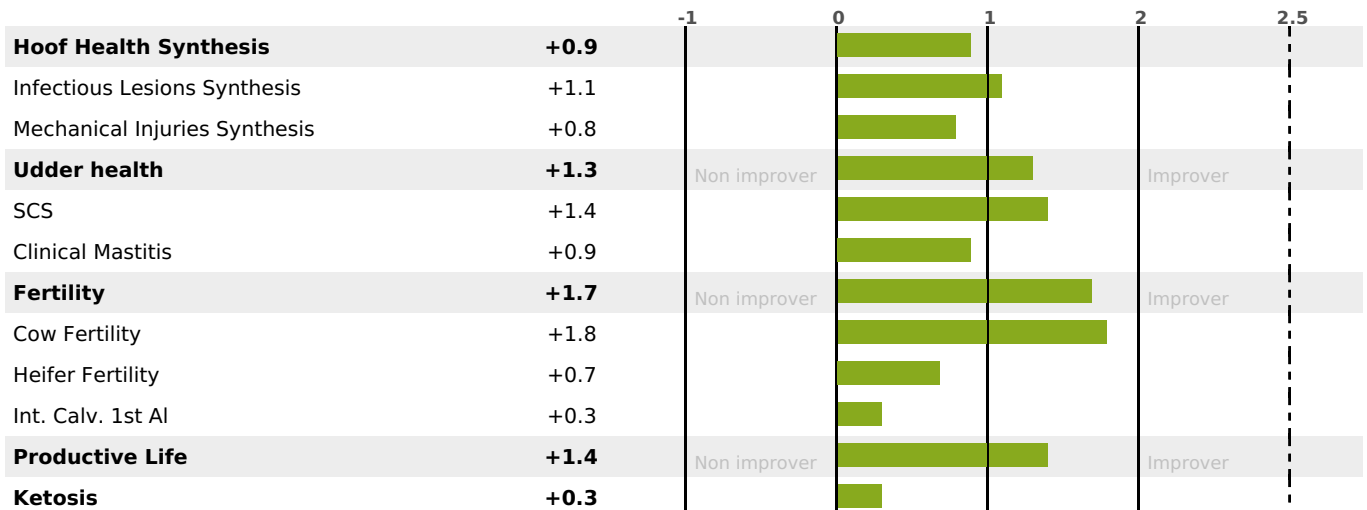

MUSIERS

ISU

JIWOOD / ELASTAR / TRIOMPHE

149

AVAILABLE

POWERFULL

HEALTH

PRODUCTION

Milk Synthesis **+30**

184 daughter(s) - 160 Herd(s) - **Rel. 95%**

MILK	PROT. (KG)	FAT (KG)	PROT. (%)	FAT (%)	DIGER	K-CAS	B-CAS
+1059	+25	+35	-0.12	-0.12	0.8	AB	A1A2

FUNCTIONAL

MILCA : MIF / MTCP : MTF
MTETR : NC

CALV. EASE	D. CALV. EASE	CALF VIT	D. CALF VIT.
95	95	95	95

HEALTH

NEW