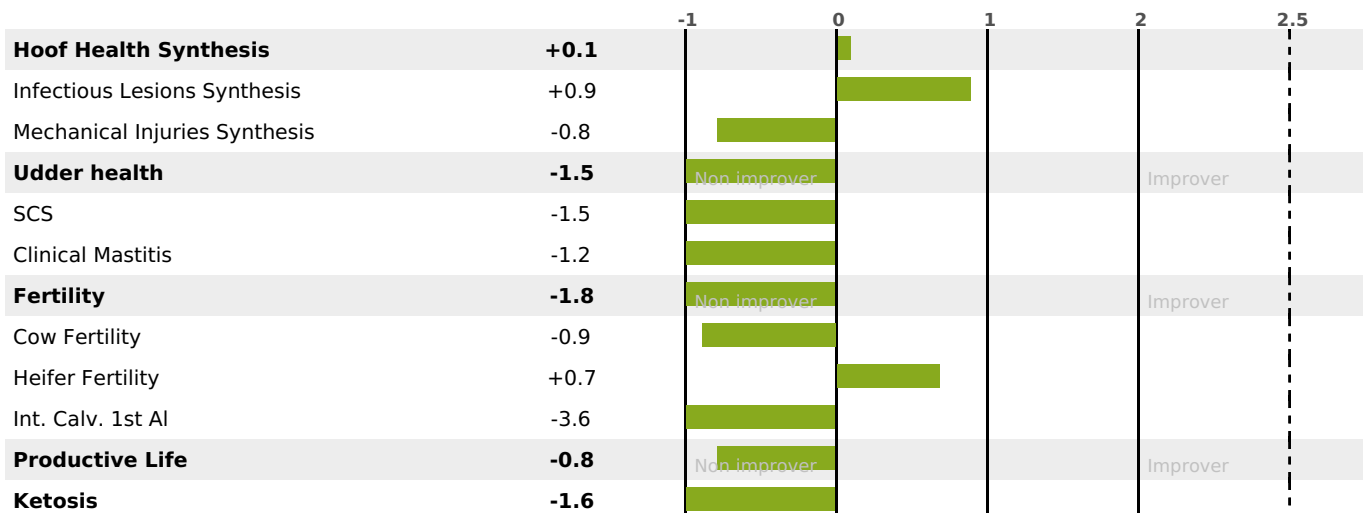

PRODUCTION

Milk Synthesis **+51**

550 daughter(s) - 444 Herd(s) - **Rel. 95%**

MILK	PROT. (KG)	FAT (KG)	PROT. (%)	FAT (%)	DIGER	K-CAS	B-CAS
+1233	+44	+40	+0.05	-0.15	0.4	BB	A2A2

FUNCTIONAL

MILCA : MIF / MTCP : MTC
MTETR : NC

CALV. EASE	D. CALV. EASE	CALF VIT	D. CALF VIT.
95	94	95	95

HEALTH

-2.1

NEW

TYPE

100

187 daughter(s) - 165 Herd(s) - **Reliability 86**

FR 4817052259 - N° 92550