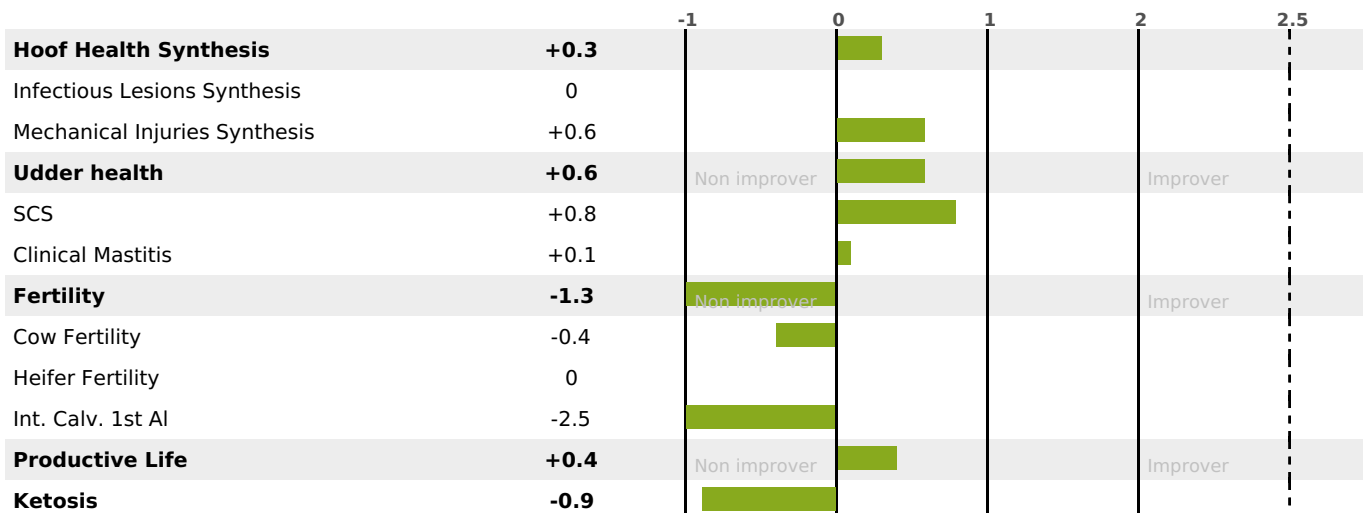

PRODUCTION

Milk Synthesis **+36**

384 daughter(s) - 308 Herd(s) - **Rel. 95%**

MILK	PROT. (KG)	FAT (KG)	PROT. (%)	FAT (%)	DIGER	K-CAS	B-CAS
+426	+26	+36	+0.18	+0.28	0.3	BB	A2A2

FUNCTIONAL

MILCA : MIF / MTCP : MTF
MTETR : NC

CALV. EASE	D. CALV. EASE	CALF VIT	D. CALF VIT.
95	92	95	95

HEALTH

0.1

NEW

152 daughter(s) - 123 Herd(s) - **Reliability 84**

FR 2537098149 - N° 93147
 BREEDER : GAEC AUDY
 DAM : INFLUENCE
 3-276 9216KG 37,1 36,0