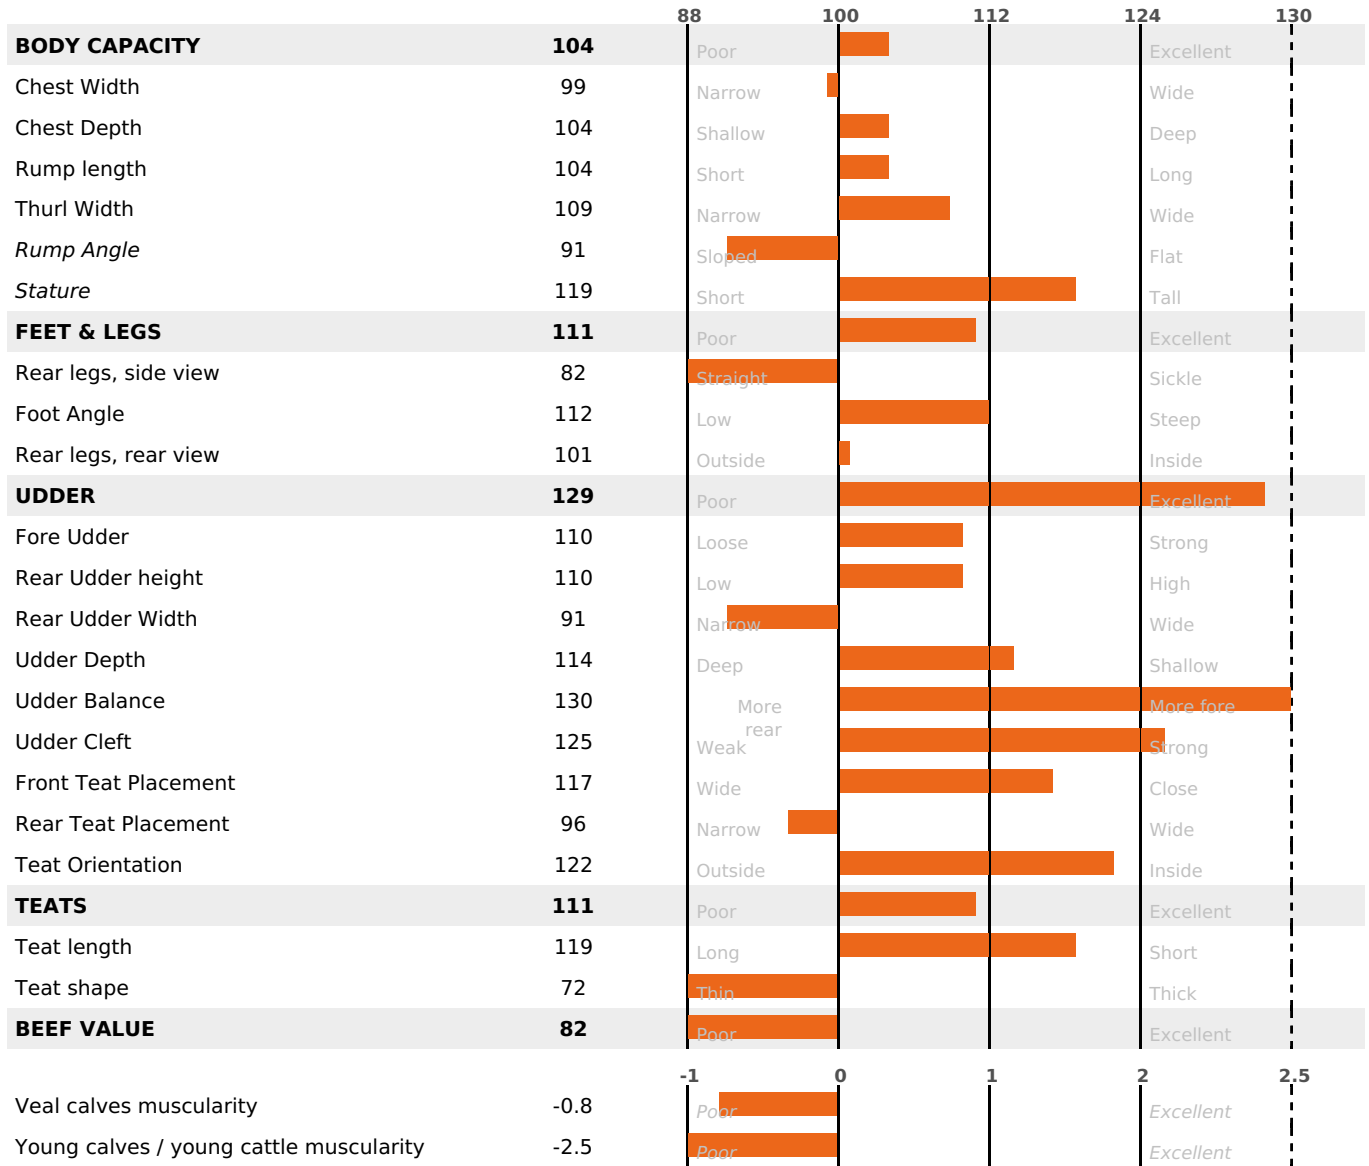

PRODUCTION

Milk Synthesis **+36**

384 daughter(s) - 308 Herd(s) - **Rel. 95%**

MILK	PROT. (KG)	FAT (KG)	PROT. (%)	FAT (%)	DIGER	K-CAS	B-CAS
+426	+26	+36	+0.18	+0.28	0.3	BB	A2A2

FUNCTIONAL

MILCA : MIF / MTCP : MTF
MTETR : NC

CALV. EASE	D. CALV. EASE	CALF VIT	D. CALF VIT.
95	92	95	95

HEALTH

0.1

NEW

152 daughter(s) - 123 Herd(s) - **Reliability 84**

FR 2537098149 - N° 93147
 BREEDER : GAEC AUDY
 DAM : INFLUENCE
 3-276 9216KG 37,1 36,0