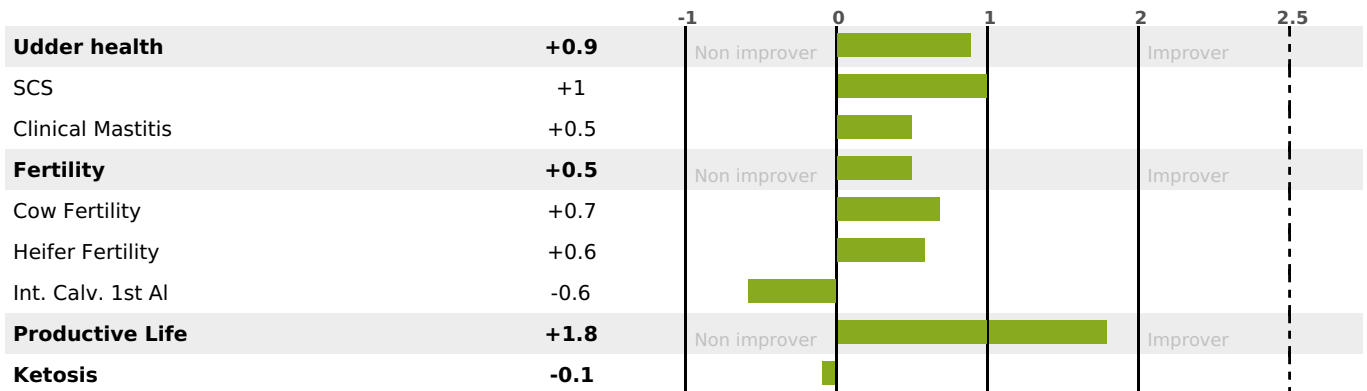

HEALTH & REPRODUCTION