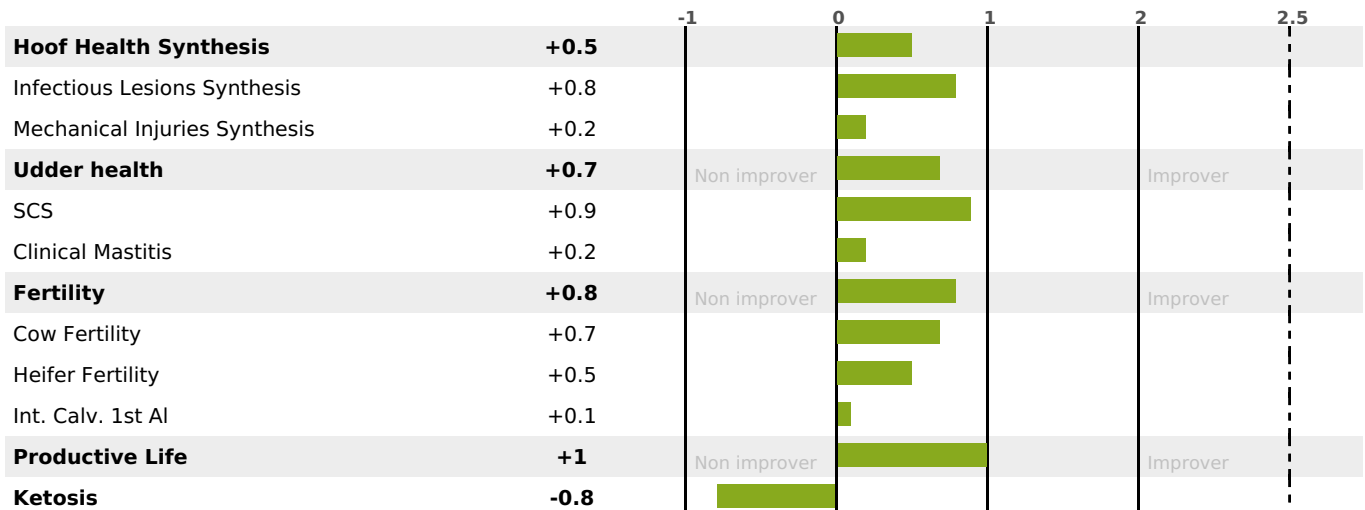

NONSTOP

ISU

JARVIS / HYPER / EDEN PARK

147

AVAILABLE

SOLIDS

POWERFULL

HEALTH

GRAZING

PRODUCTION

Milk Synthesis **+37**

237 daughter(s) - 203 Herd(s) - **Rel. 95%**

MILK	PROT. (KG)	FAT (KG)	PROT. (%)	FAT (%)	DIGER	K-CAS	B-CAS
+474	+26	+44	+0.15	+0.34	1.1	BB	A2A2

FUNCTIONAL

MILCA : MIF / MTCP : MTF
MTETR : NC

CALV. EASE	D. CALV. EASE	CALF VIT	D. CALF VIT.
95	95	95	95

HEALTH

NEW