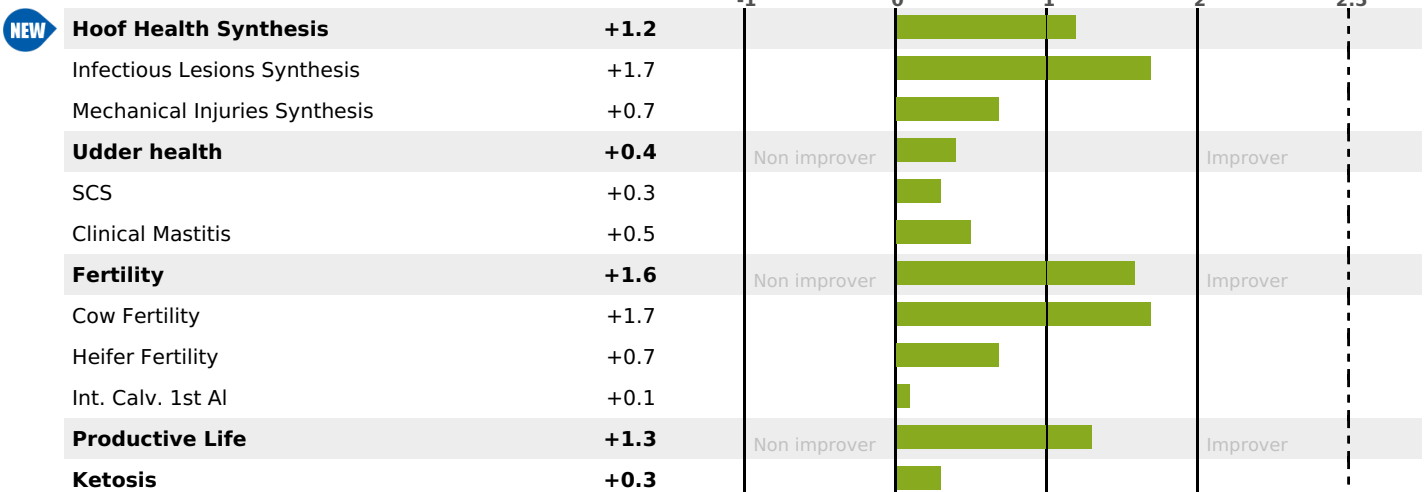

OFFSHORE

ISU

LONESTAR / ESPRIT JB / GOLESTAN

133

AVAILABLE

SOLIDS

HEALTH

PRODUCTION

Milk Synthesis +23

215 daughter(s) - 191 Herd(s) - Rel. 95%

MILK	PROT. (KG)	FAT (KG)	PROT. (%)	FAT (%)	DIGER	K-CAS	B-CAS
-41	+19	+4	+0.29	+0.06	-1	AB	A2A2

FUNCTIONAL

MILCA : MIF / MTCP : MTF
MTETR : NC

CALV. EASE	D. CALV. EASE	CALF VIT	D. CALF VIT.
95	95	95	95

HEALTH