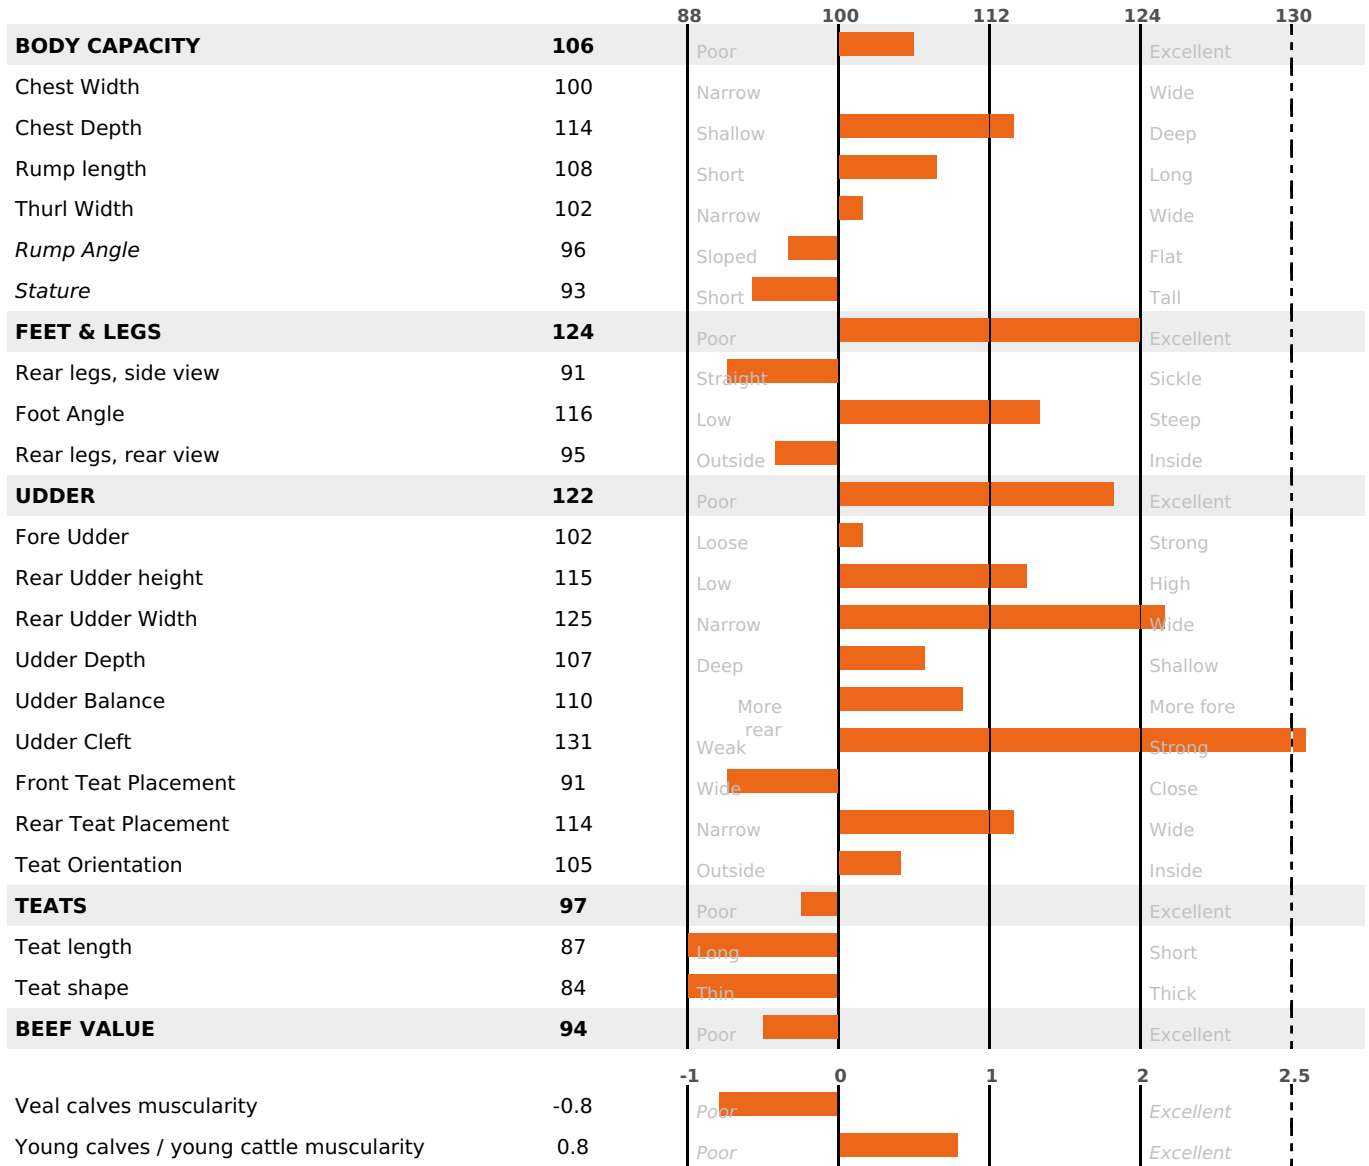

GRAZING

PRODUCTION

Milk Synthesis **+45**

188 daughter(s) - 153 Herd(s) - **Rel. 94%**

MILK	PROT. (KG)	FAT (KG)	PROT. (%)	FAT (%)	DIGER	K-CAS	B-CAS
+483	+35	+36	+0.28	+0.25	0.7	BB	A2A2

FUNCTIONAL

MILCA : MIF / MTCP : MTF

MTETR : MTRF

CALV. EASE	D. CALV. EASE	CALF VIT	D. CALF VIT.
95	95	95	95

HEALTH

2.4

NEW

67 daughter(s) - 57 Herd(s) - **Reliability 77**

FR 5245423226 - N° 96871
BREEDER : M SPRINGINSFELD DOMINIQUE
DAM : NOISETT
2-305 10758KG 42.1 34