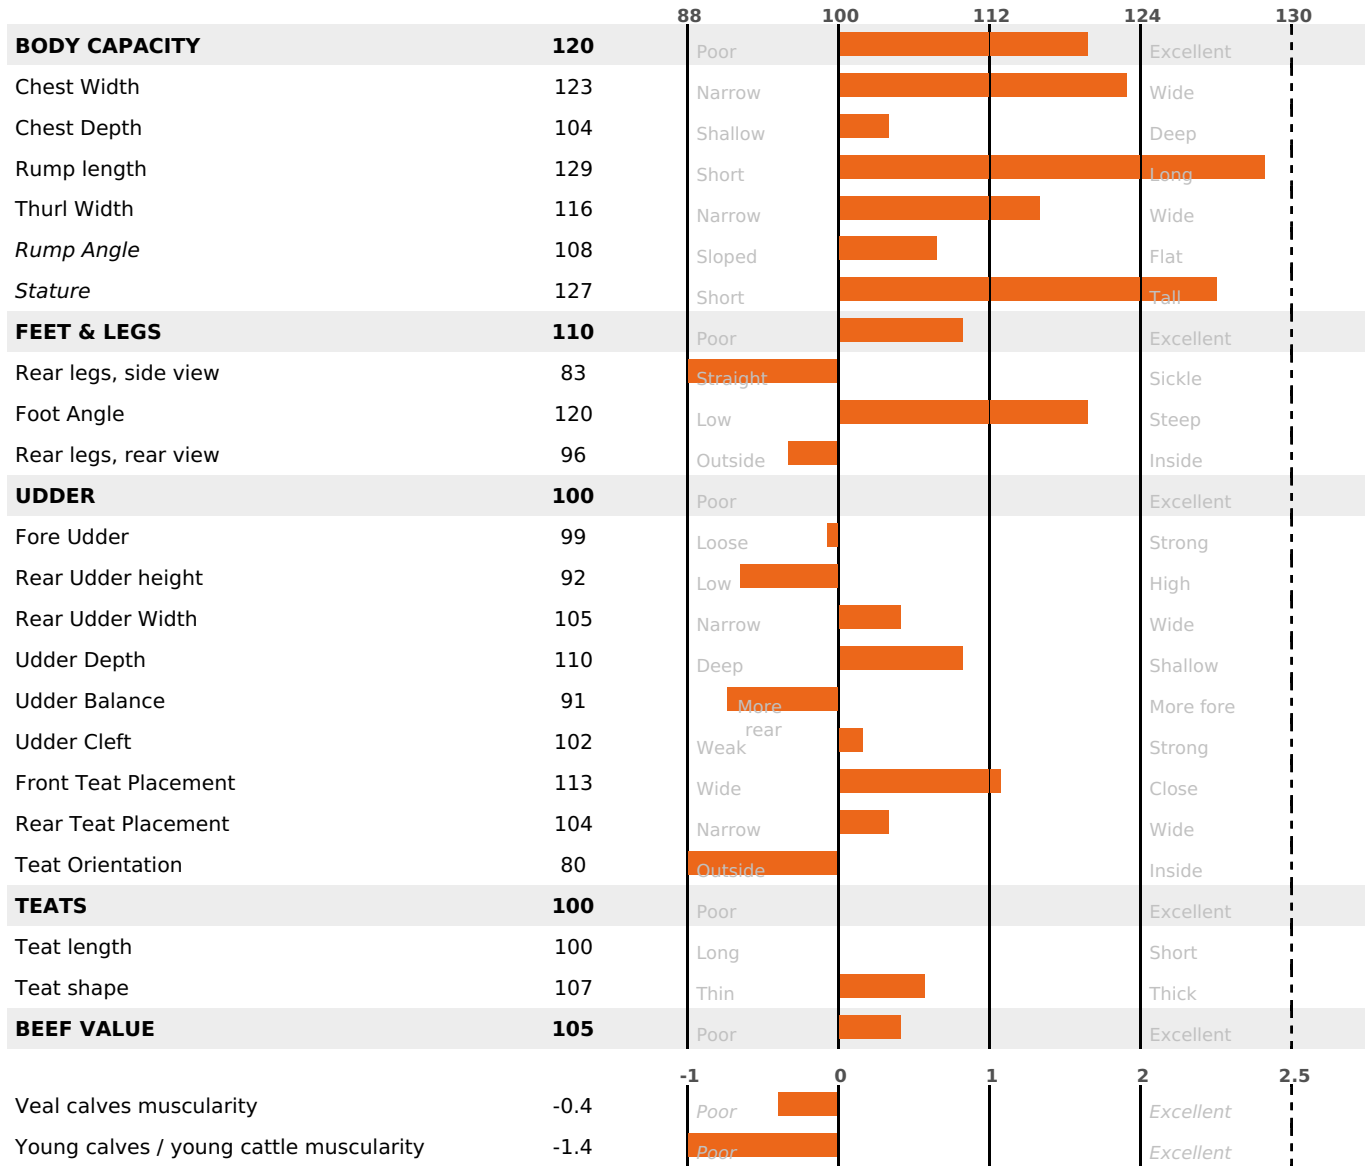

AVAILABLE

SOLIDS

POWERFULL

HEALTH

PRODUCTION

Milk Synthesis **+45**

29 daughter(s) - 28 Herd(s) - **Rel. 83%**

MILK	PROT. (KG)	FAT (KG)	PROT. (%)	FAT (%)	DIGER	K-CAS	B-CAS
+749	+34	+46	+0.16	+0.21	-0.6	BB	A2A2

FUNCTIONAL

MILCA : MIF / MTCP : MTF
MTETR : MTRF

CALV. EASE	D. CALV. EASE	CALF VIT	D. CALF VIT.
95	95	95	95

HEALTH

44 daughter(s) - 43 Herd(s) - **Reliability 74**

FR 7030761547 - N° 95732
 BREEDER : EARL VALORY
 DAM : LIQUEUR
 3-305 10873KG 41,8 36,8