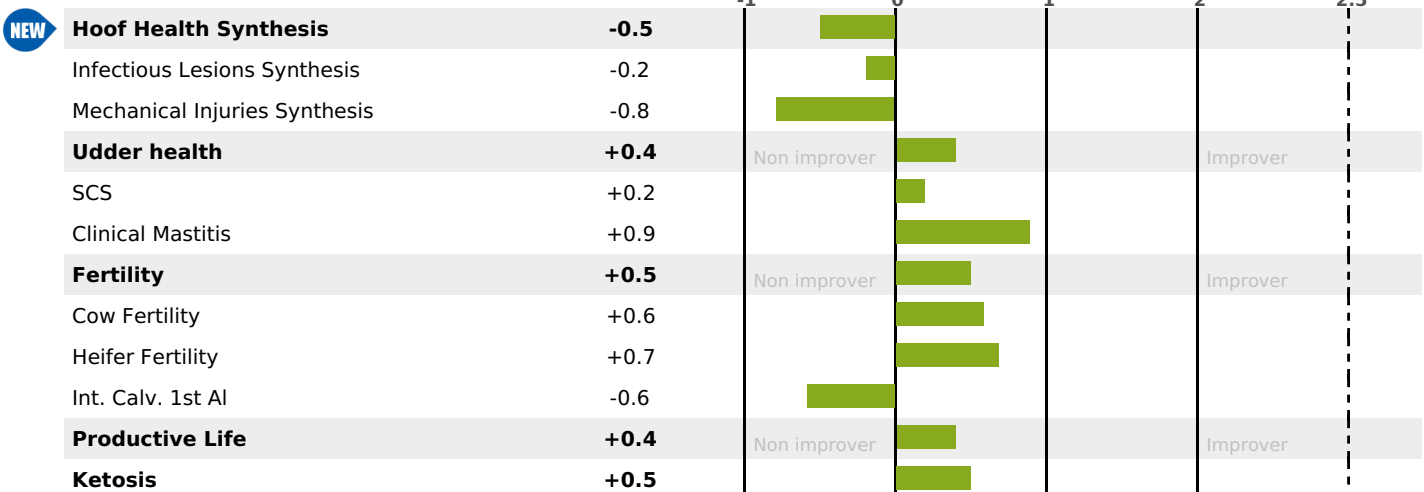

AVAILABLE

SOLIDS

POWERFULL

HEALTH

PRODUCTION

Milk Synthesis **+45**

29 daughter(s) - 28 Herd(s) - **Rel. 83%**

MILK	PROT. (KG)	FAT (KG)	PROT. (%)	FAT (%)	DIGER	K-CAS	B-CAS
+749	+34	+46	+0.16	+0.21	-0.6	BB	A2A2

FUNCTIONAL

MILCA : MIF / MTCP : MTF
MTETR : MTRF

CALV. EASE	D. CALV. EASE	CALF VIT	D. CALF VIT.
95	95	95	95

HEALTH

44 daughter(s) - 43 Herd(s) - **Reliability 74**

FR 7030761547 - N° 95732
 BREEDER : EARL VALORY
 DAM : LIQUEUR
 3-305 10873KG 41,8 36,8