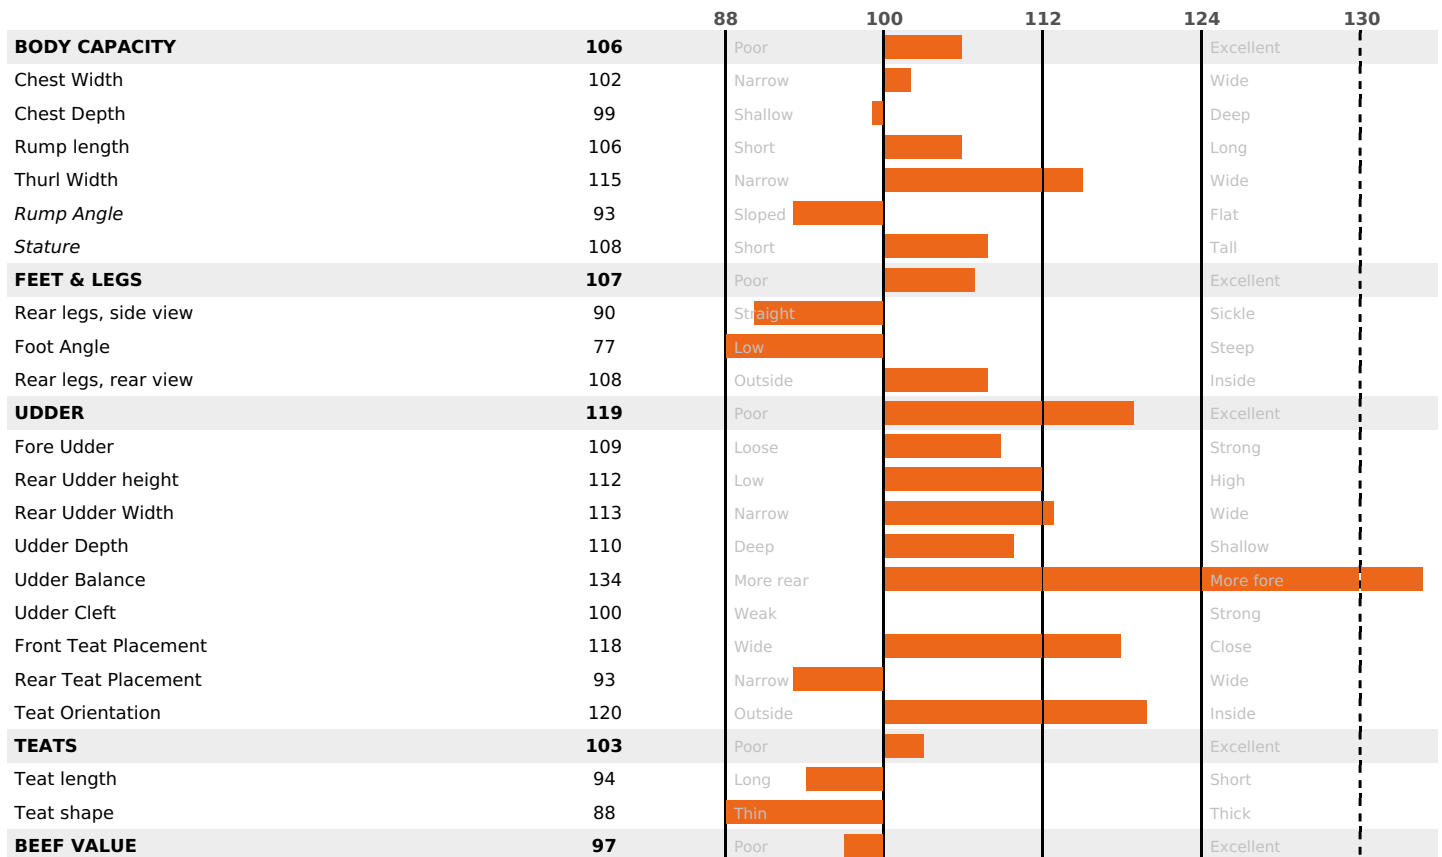

## PRODUCTION

Milk Synthesis +15

550 daughter(s) - 455 Herd(s) - Rel. 95%

MILK	PROT. (KG)	FAT (KG)	PROT. (%)	FAT (%)	DIGER
+251	+11	+16	+0.04	+0.05	0.9

K-CAS	B-CAS
BB	A2A2

## FUNCTIONAL

CALV. EASE	D. CALV. EASE	CALF VIT	D. CALF VIT.
95	95	95	95

MILCA : MIF / MTCP : MTF / MTETR : MTRF

## HEALTH

1.6

NEW

## TYPE

116

246 daughter(s) - 209 Herd(s) - Reliability 88

NEW