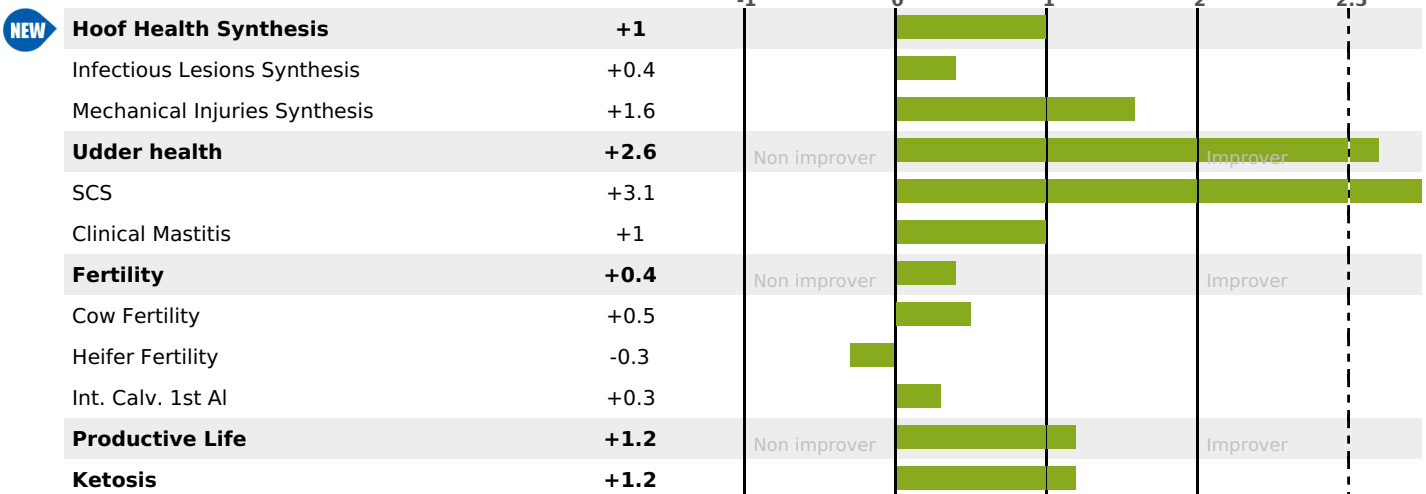

AVAILABLE

POWERFULL

HEALTH

PRODUCTION

Milk Synthesis **+33**

2 daughter(s) - 2 Herd(s) - **Rel. 75%**

MILK	PROT. (KG)	FAT (KG)	PROT. (%)	FAT (%)	DIGER	K-CAS	B-CAS
+643	+30	+14	+0.13	-0.18	0.2	AB	A1A2

FUNCTIONAL

MILCA : MIF / MTCP : MTF
MTETR : MTRF

CALV. EASE	D. CALV. EASE	CALF VIT	D. CALF VIT.
95	95	95	95

HEALTH