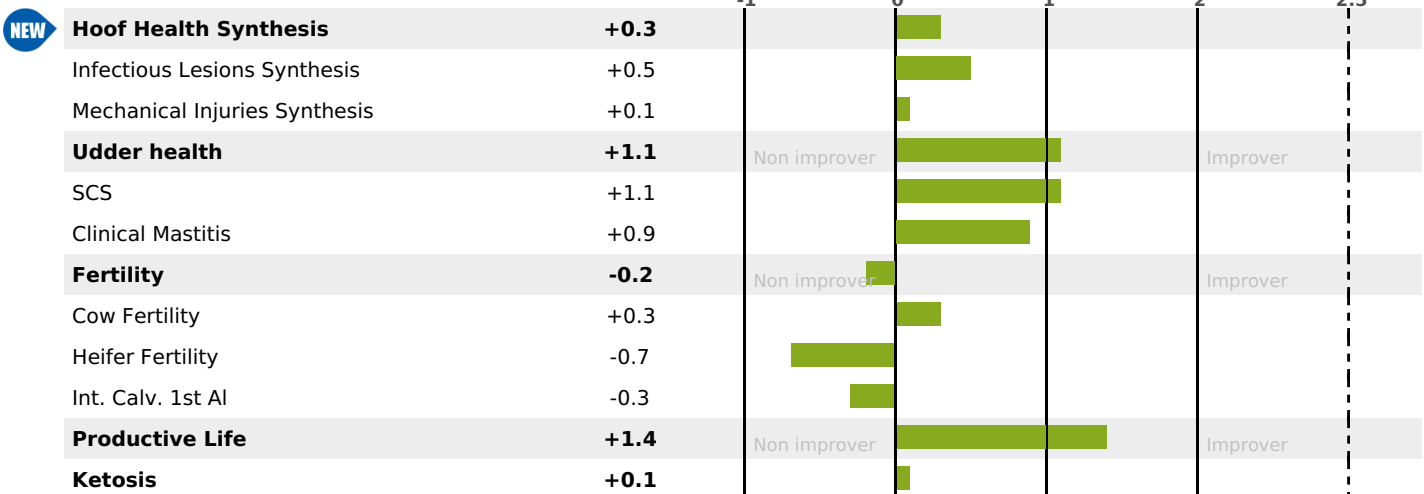

POLIBAY

ISU

NOELCERNEU / JOYLAND / GLANUM

153

AVAILABLE

SOLIDS

POWERFULL

HEALTH

GRAZING

PRODUCTION

Milk Synthesis **+29**

daughter(s) - Herd(s) - **Rel. 77%**

MILK	PROT. (KG)	FAT (KG)	PROT. (%)	FAT (%)	DIGER	K-CAS	B-CAS
+355	+20	+32	+0.16	+0.3	-0.8	AB	A1A2

FUNCTIONAL

MILCA : MIC / MTCP : MTF
MTETR : MTRF

CALV. EASE	D. CALV. EASE	CALF VIT	D. CALF VIT.
95	95	95	95

HEALTH