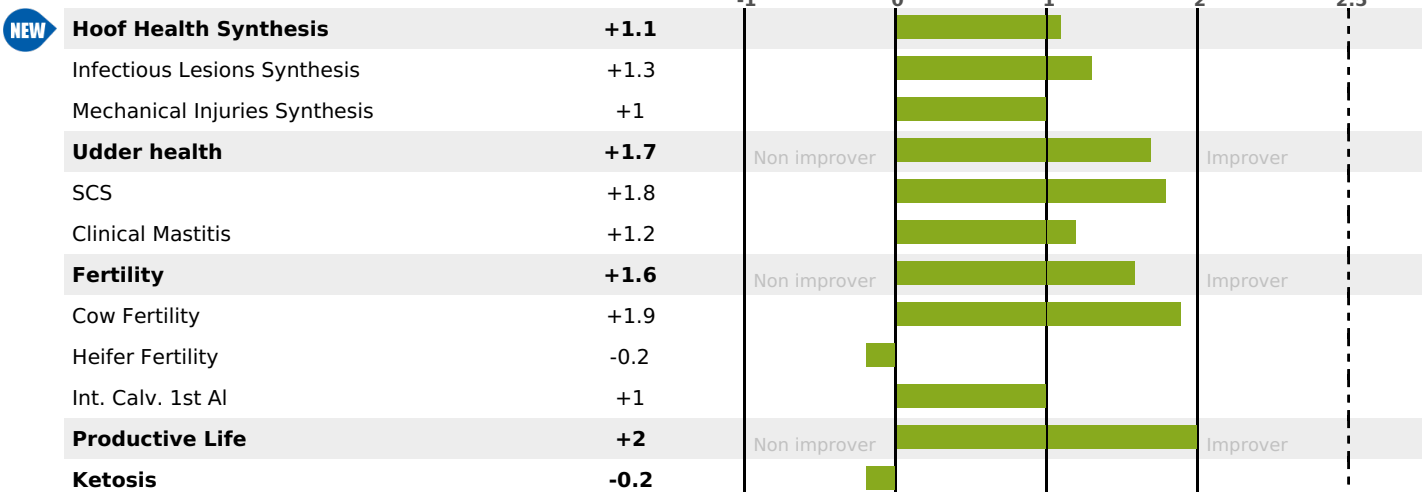

RANGER P

ISU

ORCK / LARAMIS / GLOIR

150

AVAILABLE

HEALTH

GRAZING

PRODUCTION

Milk Synthesis **+24**

daughter(s) - Herd(s) - **Rel. 76%**

MILK	PROT. (KG)	FAT (KG)	PROT. (%)	FAT (%)	DIGER	K-CAS	B-CAS
+520	+21	+13	+0.09	-0.07	2.3	AA	A1A2

FUNCTIONAL

MILCA : MIF / MTCP : MTF
MTETR : MTRF

CALV. EASE	D. CALV. EASE	CALF VIT	D. CALF VIT.
95	95	95	95

HEALTH