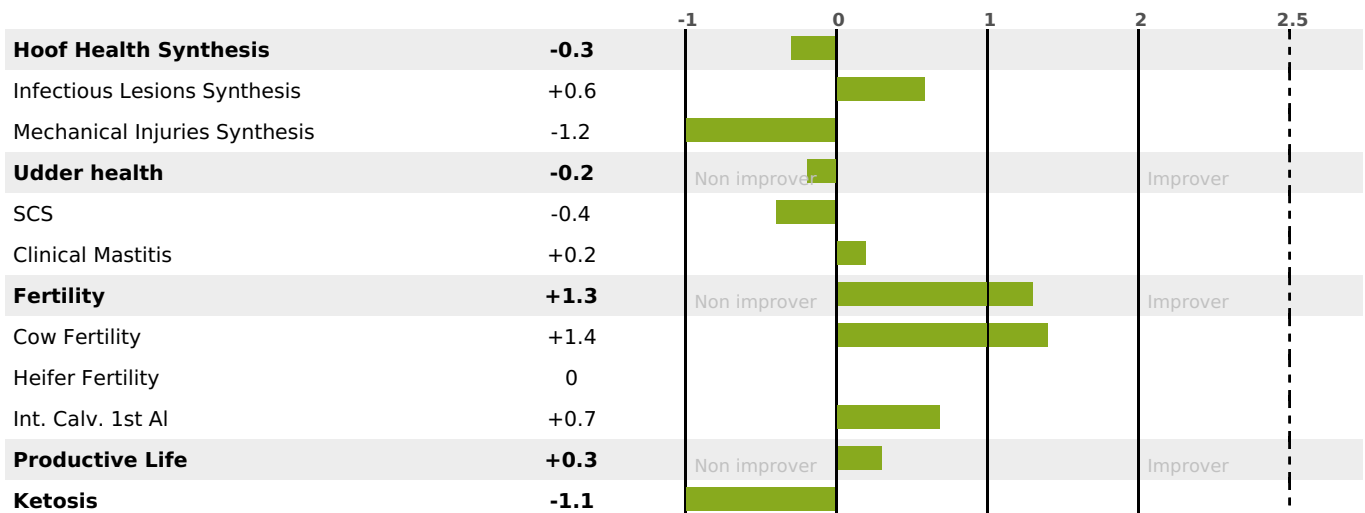

PRODUCTION

Milk Synthesis **+37**

1 daughter(s) - 1 Herd(s) - **Rel. 75%**

MILK	PROT. (KG)	FAT (KG)	PROT. (%)	FAT (%)	DIGER	K-CAS	B-CAS
+530	+33	+16	+0.22	-0.08	-0.9	BB	A2A2

FUNCTIONAL

MILCA : MIF / MTCP : MTF
MTETR : MTRF

CALV. EASE	D. CALV. EASE	CALF VIT	D. CALF VIT.
72	95	95	95

HEALTH

0.1

NEW

1 daughter(s) - 1 Herd(s) - **Reliability**

66

FR 4243028043 - N° 97705

BREEDER : GAEC DU HAUT FOREZ