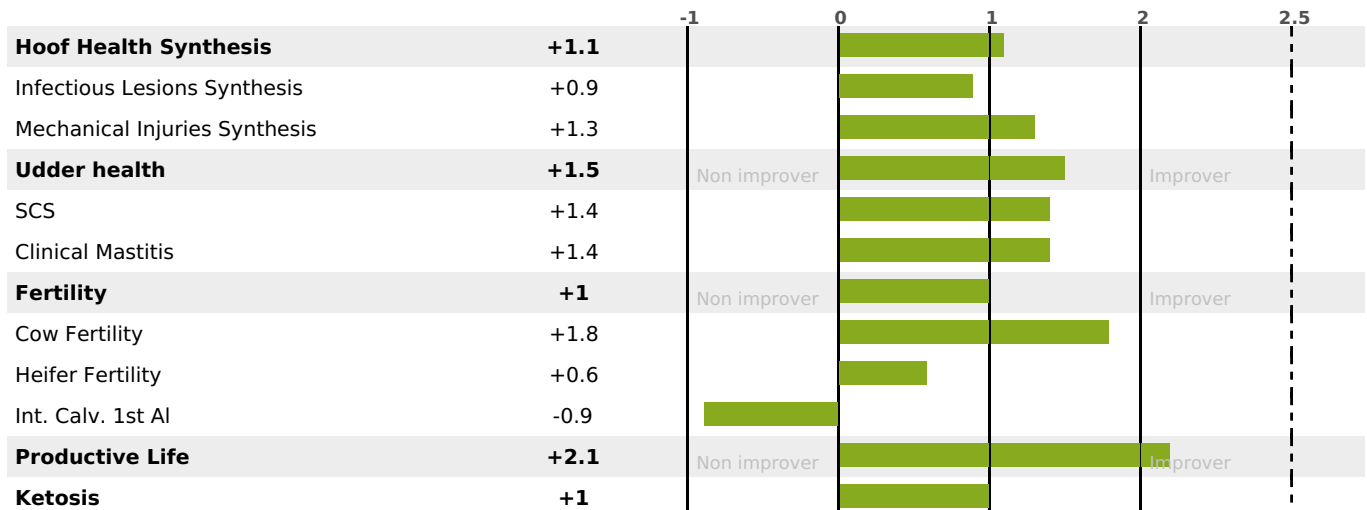

RIGOLETTO

ISU

NIRVANAVR / LEDZEP / HACKER

174

AVAILABLE

HEALTH

GRAZING

PRODUCTION

Milk Synthesis **+57**

daughter(s) - Herd(s) - **Rel. 76%**

MILK	PROT. (KG)	FAT (KG)	PROT. (%)	FAT (%)	DIGER	K-CAS	B-CAS
+1587	+50	+51	-0.05	-0.24	1.7	AB	A1A2

FUNCTIONAL

MILCA : MIF / MTCP : MTF

MTETR : MTRF

CALV. EASE	D. CALV. EASE	CALF VIT	D. CALF VIT.
95	89	95	95

HEALTH

NEW