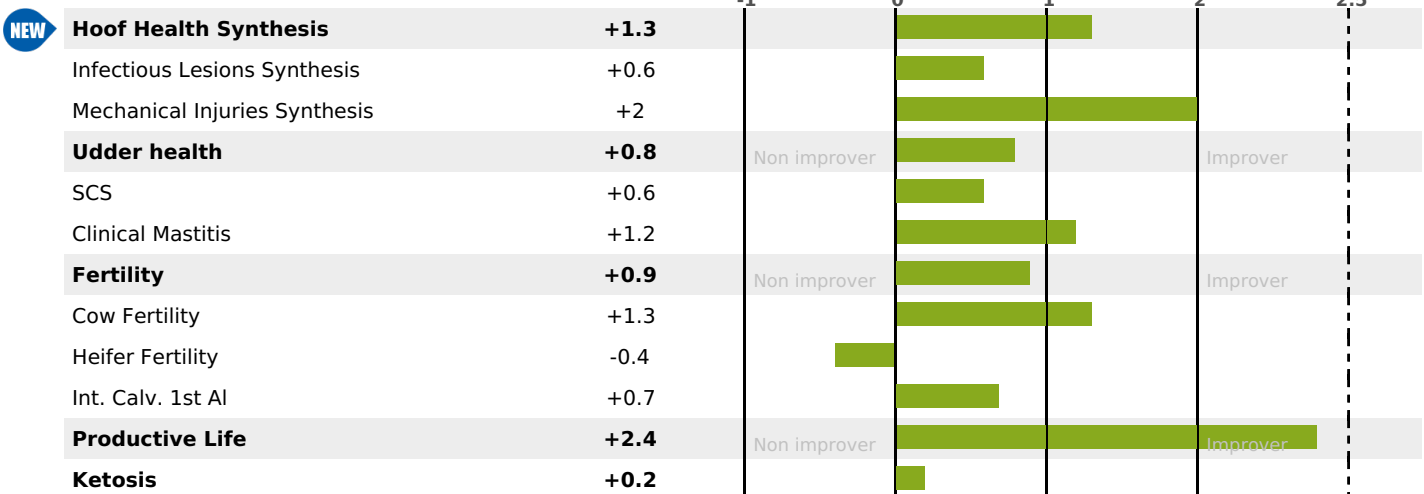

RINVADER

ISU

ORCK / LELABEL / FELINDRA

166

AVAILABLE

HEALTH

PRODUCTION

Milk Synthesis **+49**

daughter(s) - Herd(s) - **Rel. 76%**

MILK	PROT. (KG)	FAT (KG)	PROT. (%)	FAT (%)	DIGER	K-CAS	B-CAS
+999	+44	+26	+0.17	-0.19	2	AB	A1A2

FUNCTIONAL

MILCA : MIF / MTCP : MTF
MTETR : MTRF

CALV. EASE	D. CALV. EASE	CALF VIT	D. CALF VIT.
95	95	95	95

HEALTH