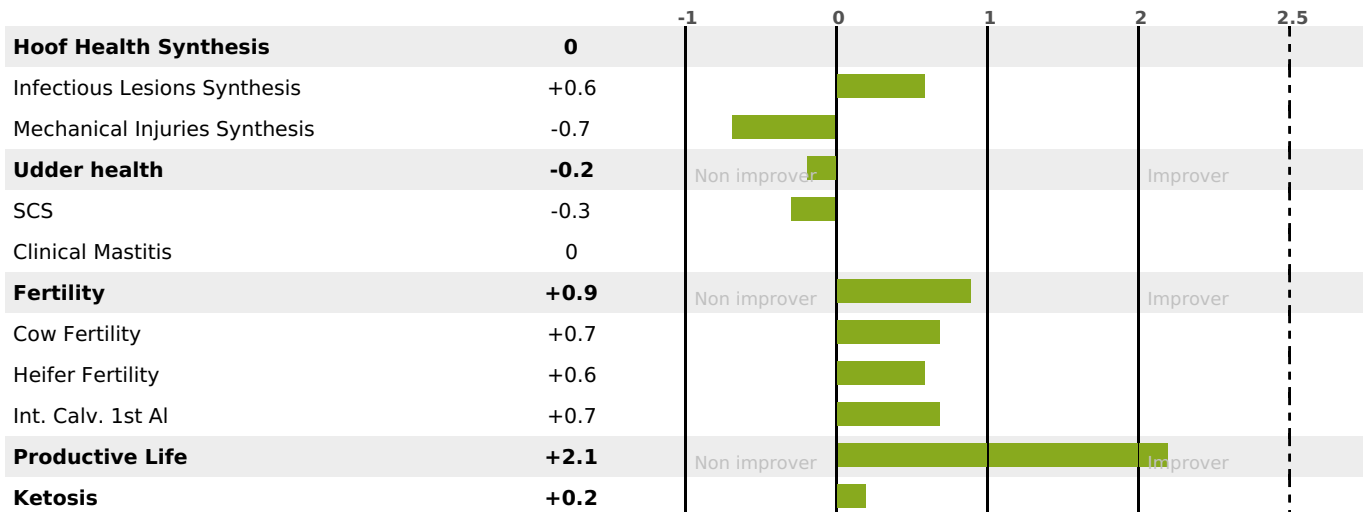

PRODUCTION

Milk Synthesis **+56**

daughter(s) - Herd(s) - **Rel. 76%**

MILK	PROT. (KG)	FAT (KG)	PROT. (%)	FAT (%)	DIGER	K-CAS	B-CAS
+1342	+46	+54	+0.04	+0.01	-0.3	BB	A2A2

FUNCTIONAL

MILCA : MIF / MTCP : MTF

MTETR : MTRF

CALV. EASE	D. CALV. EASE	CALF VIT	D. CALF VIT.
95	95	95	95

HEALTH

NEW

daughter(s) - Herd(s) - **Reliability 66**

FR 8844343151 - N° A0915
 BREEDER : GAEC BABE
 DAM : OMBRETTE
 2-305 11510KG 38,3 32,6