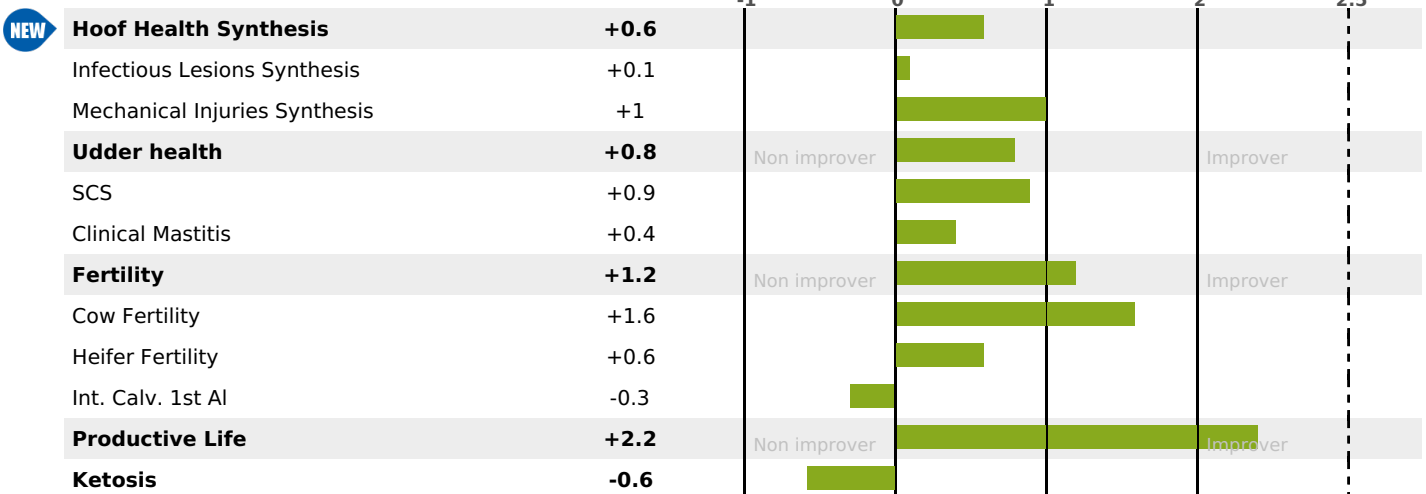

SEPTIMUS

ISU

OBREZAC JB / MILLENIUM / ILAX

168

AVAILABLE

POWERFULL

HEALTH

GRAZING

PRODUCTION

Milk Synthesis **+38**

daughter(s) - Herd(s) - **Rel. 76%**

MILK	PROT. (KG)	FAT (KG)	PROT. (%)	FAT (%)	DIGER	K-CAS	B-CAS
+751	+32	+31	+0.1	-0.01	-0.4	AA	A1A2

FUNCTIONAL

MILCA : MIF / MTCP : MTF
MTETR : MTRF

CALV. EASE	D. CALV. EASE	CALF VIT	D. CALF VIT.
95	95	95	95

HEALTH