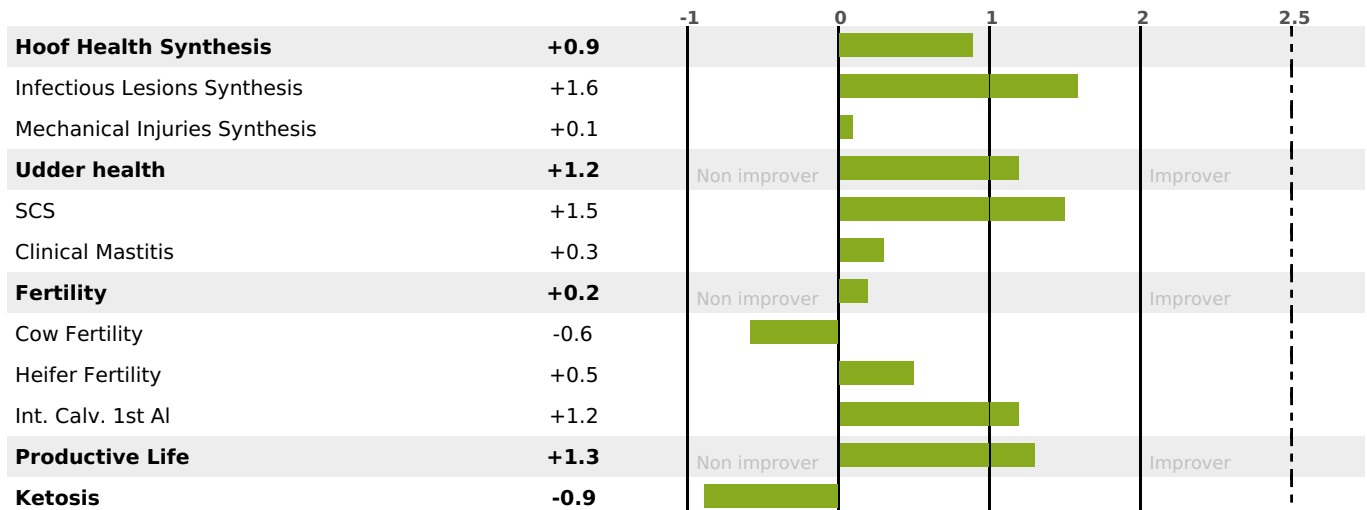

SEVENANS

ISU

PIAGGIO / NANISS / FUZZY

160

AVAILABLE

SOLIDS

POWERFULL

HEALTH

GRAZING

PRODUCTION

Milk Synthesis **+43**

daughter(s) - Herd(s) - **Rel. 75%**

MILK	PROT. (KG)	FAT (KG)	PROT. (%)	FAT (%)	DIGER	K-CAS	B-CAS
+607	+34	+35	+0.21	+0.19	-1.3	BB	A2A2

FUNCTIONAL

MILCA : MIF / MTCP : MTF

MTETR : MTRF

CALV. EASE	D. CALV. EASE	CALF VIT	D. CALF VIT.
95	95	95	95

HEALTH

NEW