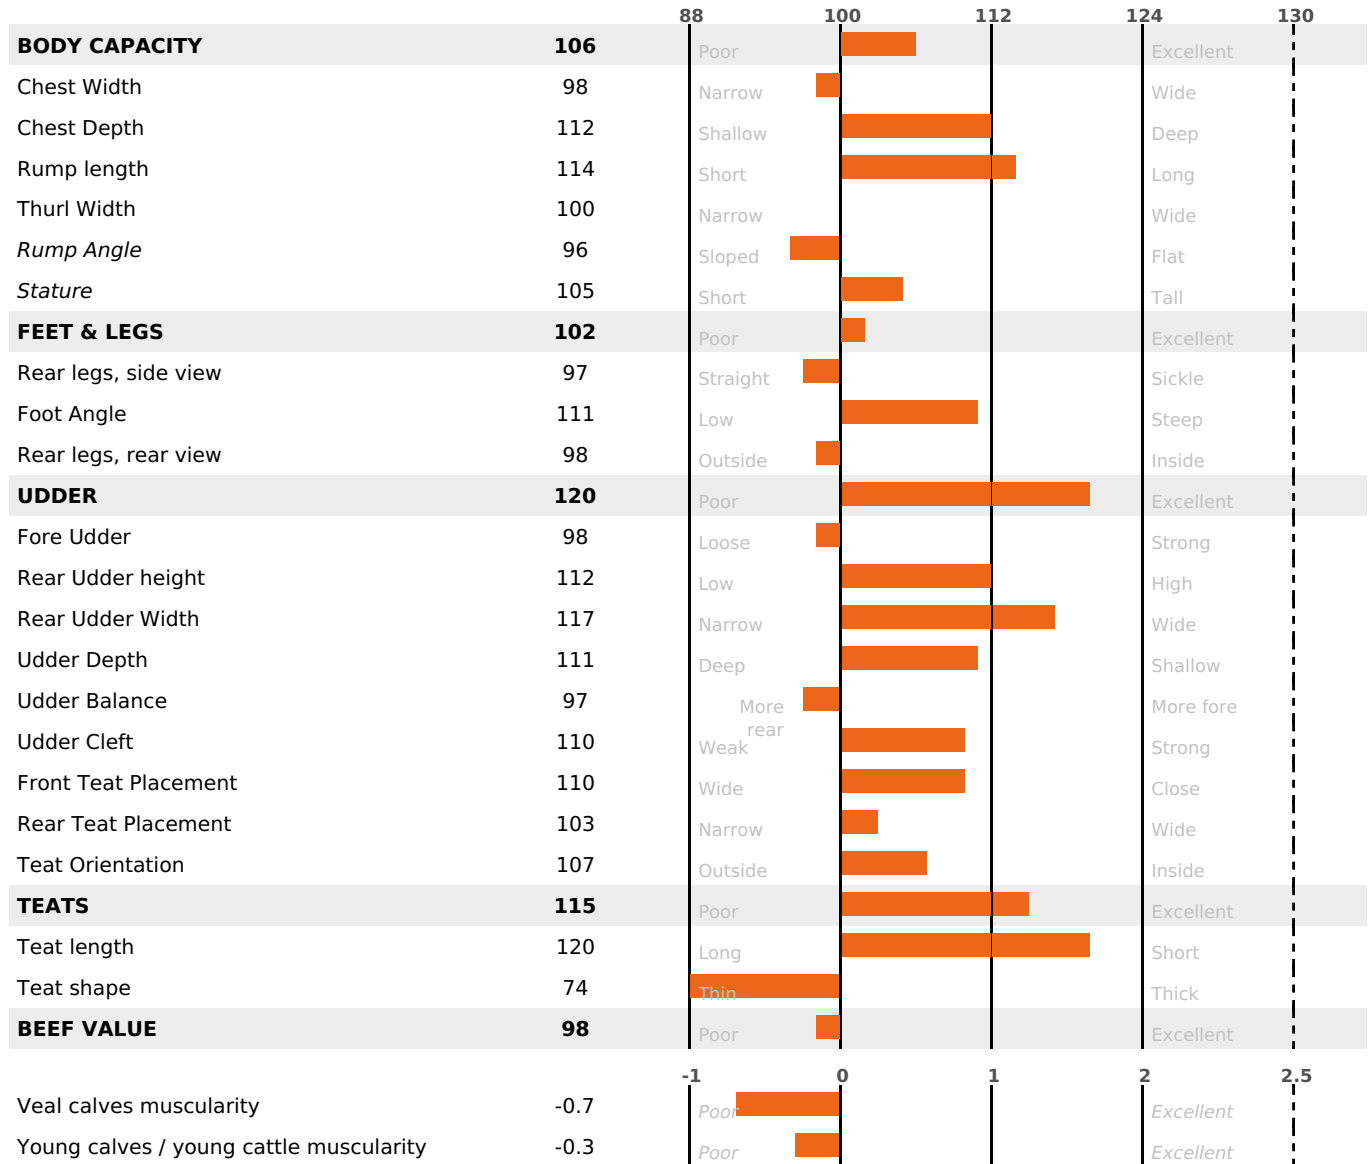

GRAZING

PRODUCTION

Milk Synthesis **+45**

daughter(s) - Herd(s) - **Rel. 74%**

MILK	PROT. (KG)	FAT (KG)	PROT. (%)	FAT (%)	DIGER	K-CAS	B-CAS
+222	+29	+51	+0.34	+0.65	-0.3	BB	A2A2

FUNCTIONAL

MILCA : MIF / MTCP : MTF
MTETR : MTRC

CALV. EASE	D. CALV. EASE	CALF VIT	D. CALF VIT.
95	95	95	95

HEALTH

2.0

NEW

daughter(s) - Herd(s) - **Reliability 67**

FR 7044829778 - N° 98836
 BREEDER : GAEC LAPREVOTE
 DAM : OMAJENA
 1-26 447KG 38,7 40,0