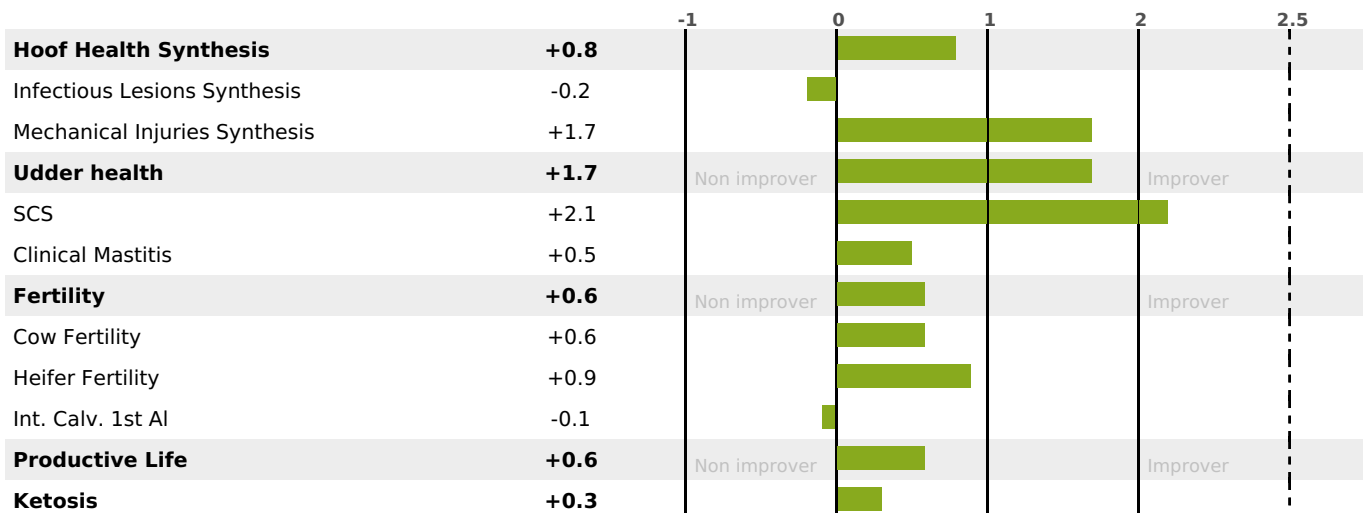

SKYFALL

ISU

ONEMILLION / LEADER / FALL

157

AVAILABLE

SOLIDS

POWERFULL

HEALTH

GRAZING

PRODUCTION

Milk Synthesis **+45**

daughter(s) - Herd(s) - **Rel. 74%**

MILK	PROT. (KG)	FAT (KG)	PROT. (%)	FAT (%)	DIGER	K-CAS	B-CAS
+222	+29	+51	+0.34	+0.65	-0.3	BB	A2A2

FUNCTIONAL

MILCA : MIF / MTCP : MTF
MTETR : MTRC

CALV. EASE	D. CALV. EASE	CALF VIT	D. CALF VIT.
95	95	95	95

HEALTH

2.0

NEW

daughter(s) - Herd(s) - **Reliability 67**

FR 7044829778 - N° 98836
 BREEDER : GAEC LAPREVOTE
 DAM : OMAJENA
 1-26 447KG 38,7 40,0