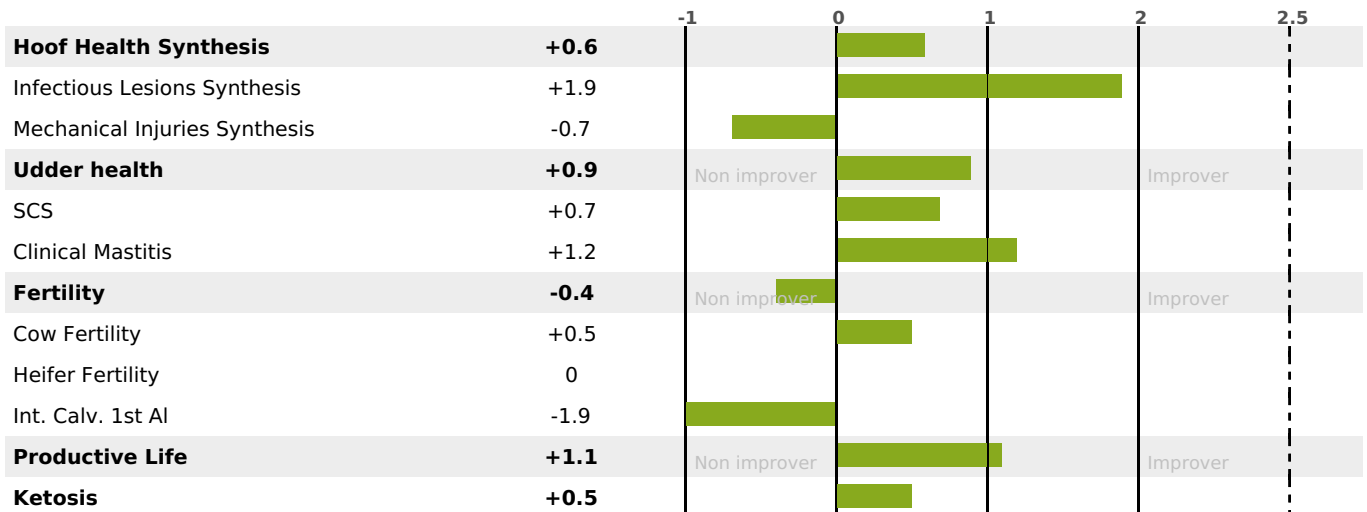

GRAZING

PRODUCTION

Milk Synthesis **+64**

daughter(s) - Herd(s) - **Rel. 75%**

MILK	PROT. (KG)	FAT (KG)	PROT. (%)	FAT (%)	DIGER	K-CAS	B-CAS
+834	+51	+49	+0.37	+0.26	-2	BB	A2A2

FUNCTIONAL

MILCA : MIF / MTCP : MTF
MTETR : MTRF

CALV. EASE	D. CALV. EASE	CALF VIT	D. CALF VIT.
95	95	95	95

HEALTH

NEW

daughter(s) - Herd(s) - **Reliability 64**

FR 2550182661 - N° A0908
 BREEDER : GAEC DES MILLE FLEURS
 DAM : PRE REVER
 2-305 8560KG 38,6 34,0