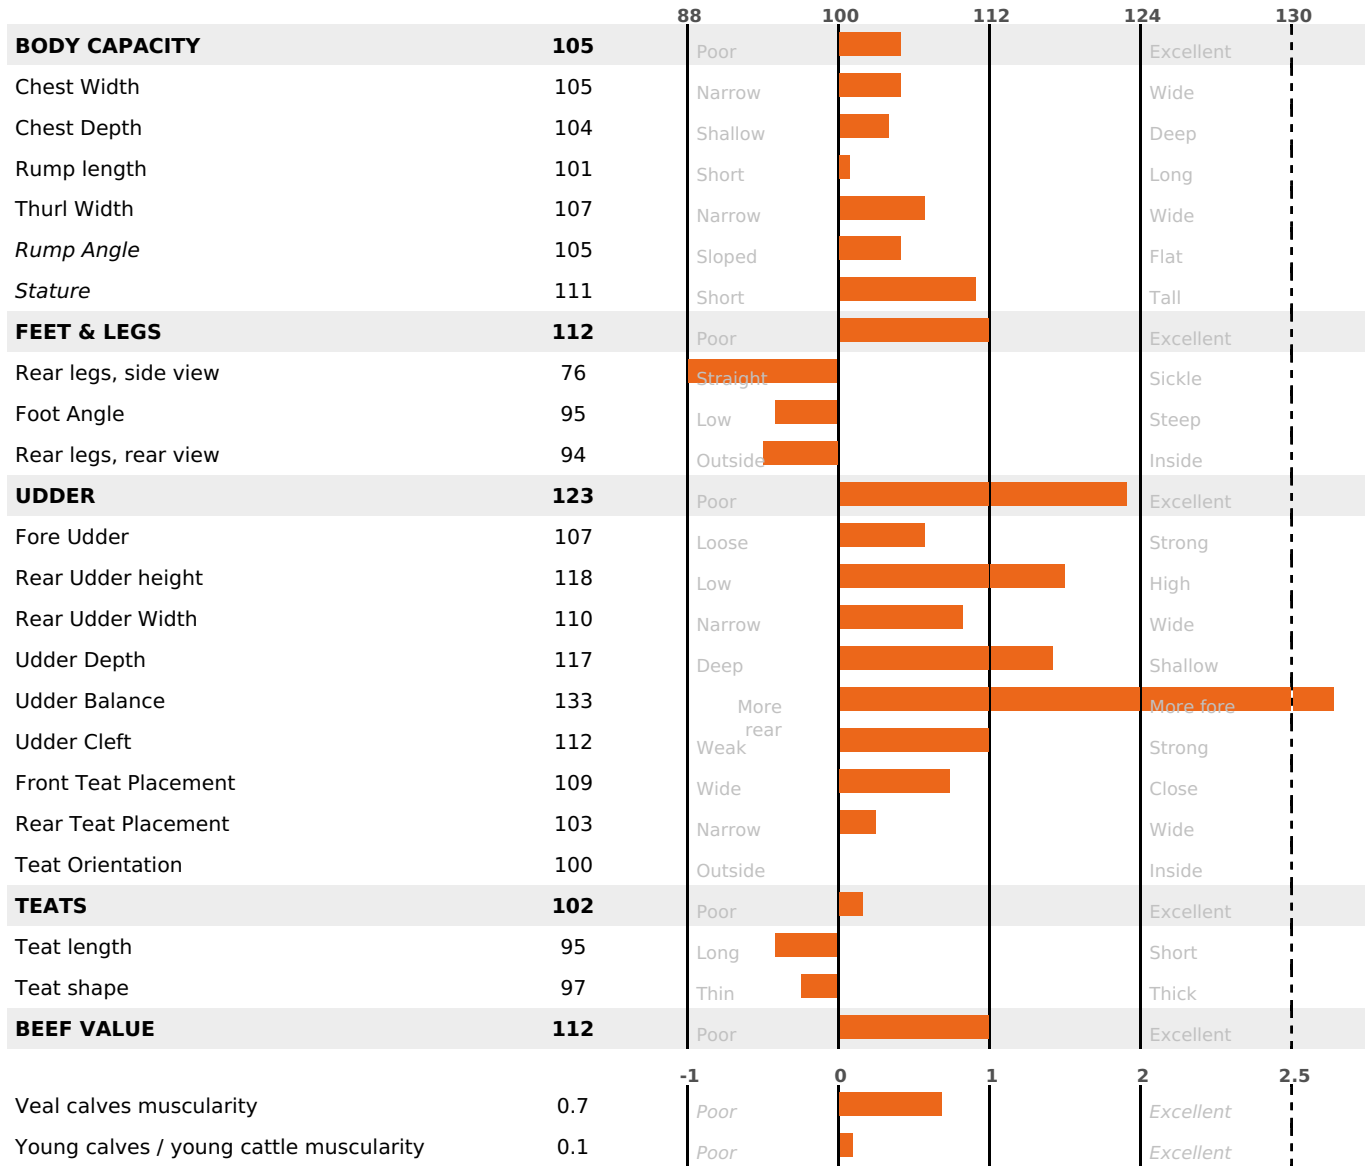

GRAZING

PRODUCTION

Milk Synthesis **+64**

daughter(s) - Herd(s) - **Rel. 75%**

MILK	PROT. (KG)	FAT (KG)	PROT. (%)	FAT (%)	DIGER	K-CAS	B-CAS
+834	+51	+49	+0.37	+0.26	-2	BB	A2A2

FUNCTIONAL

MILCA : MIF / MTCP : MTF
MTETR : MTRF

CALV. EASE	D. CALV. EASE	CALF VIT	D. CALF VIT.
95	95	95	95

HEALTH

NEW

daughter(s) - Herd(s) - **Reliability 64**

FR 2550182661 - N° A0908
 BREEDER : GAEC DES MILLE FLEURS
 DAM : PRE REVER
 2-305 8560KG 38,6 34,0