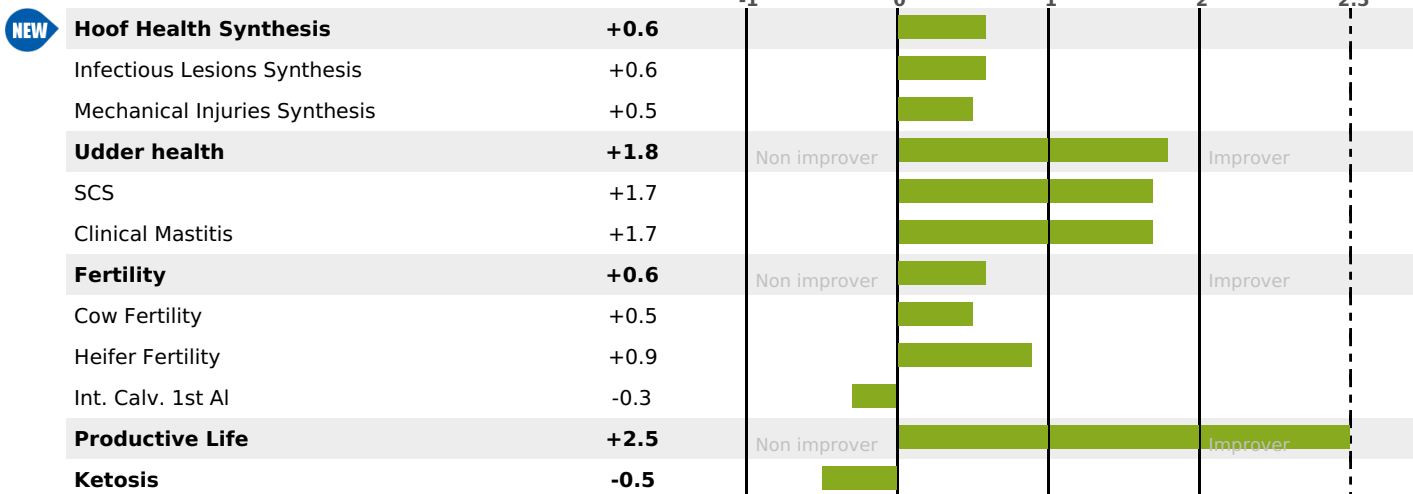

SOYANS

ISU

PRETTO / NOELCERNEU / JULKO

177

AVAILABLE

POWERFULL

HEALTH

PRODUCTION

Milk Synthesis **+46**

daughter(s) - Herd(s) - **Rel. 72%**

MILK	PROT. (KG)	FAT (KG)	PROT. (%)	FAT (%)	DIGER	K-CAS	B-CAS
+854	+39	+33	+0.16	0	0.7	AB	A1A2

FUNCTIONAL

MILCA : MIF / MTCP : MTF

MTETR : MTRF

CALV. EASE	D. CALV. EASE	CALF VIT	D. CALF VIT.
92	95	95	95

HEALTH