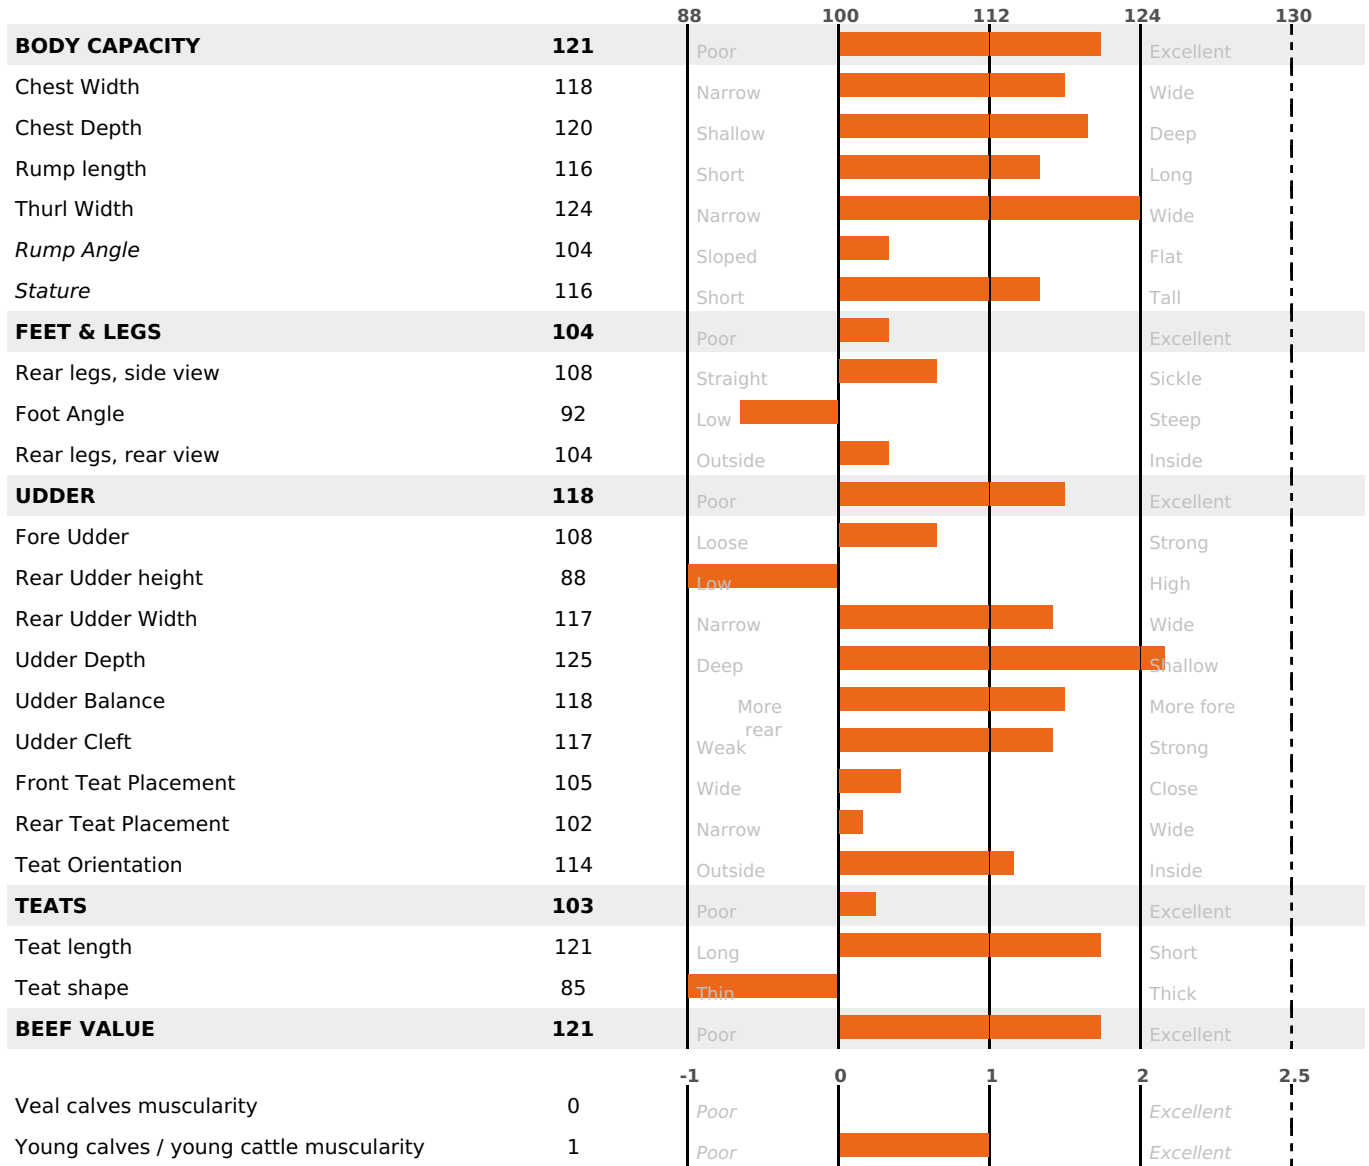

Milk Synthesis **+46**

daughter(s) - Herd(s) - **Rel. 72%**

MILK	PROT. (KG)	FAT (KG)	PROT. (%)	FAT (%)	DIGER	K-CAS	B-CAS
+854	+39	+33	+0.16	0	0.7	AB	A1A2

FUNCTIONAL

MILCA : MIF / MTCP : MTF

MTETR : MTRF

CALV. EASE	D. CALV. EASE	CALF VIT	D. CALF VIT.
92	95	95	95

HEALTH

daughter(s) - Herd(s) - **Reliability 62**

FR 4321818158 - N° A0909
 BREEDER : EARL DES CAILLATS
 DAM : PROVENCE
 1-305 8220KG 40,2 36,0