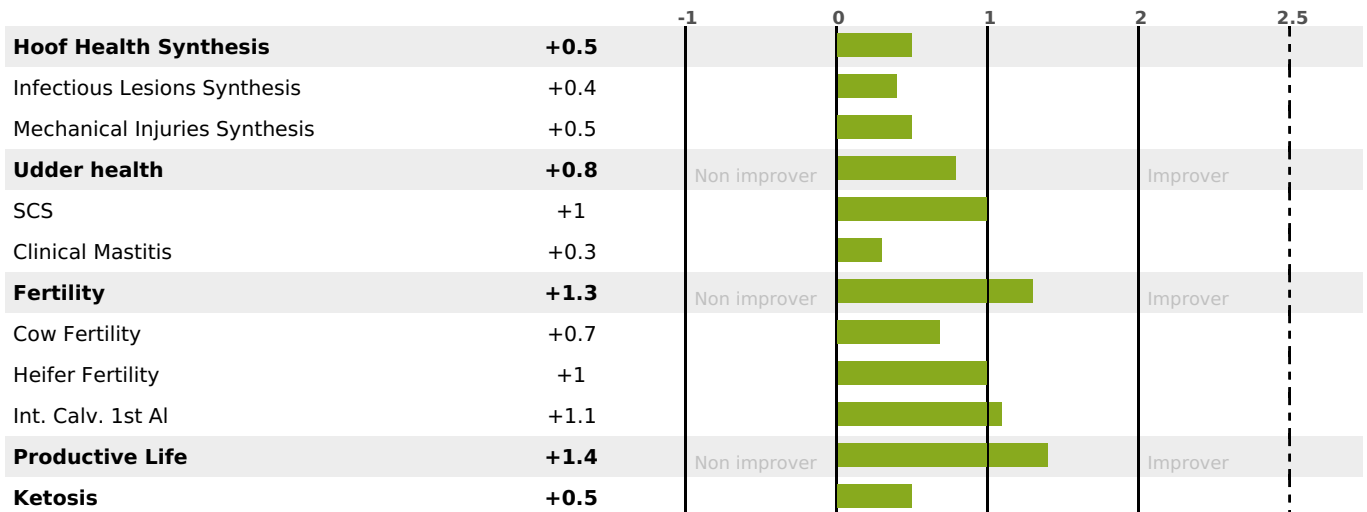

SPEEDY

ISU

PANCHO / NOELCERNEU / HOMYGOD

170

AVAILABLE

POWERFULL

HEALTH

GRAZING

PRODUCTION

Milk Synthesis **+46**

daughter(s) - Herd(s) - **Rel. 75%**

MILK	PROT. (KG)	FAT (KG)	PROT. (%)	FAT (%)	DIGER	K-CAS	B-CAS
+1110	+40	+36	+0.05	-0.17	-1.1	AB	A1A2

FUNCTIONAL

MILCA : MIF / MTCP : MTF
MTETR : MTRF

CALV. EASE	D. CALV. EASE	CALF VIT	D. CALF VIT.
95	95	95	95

HEALTH

NEW