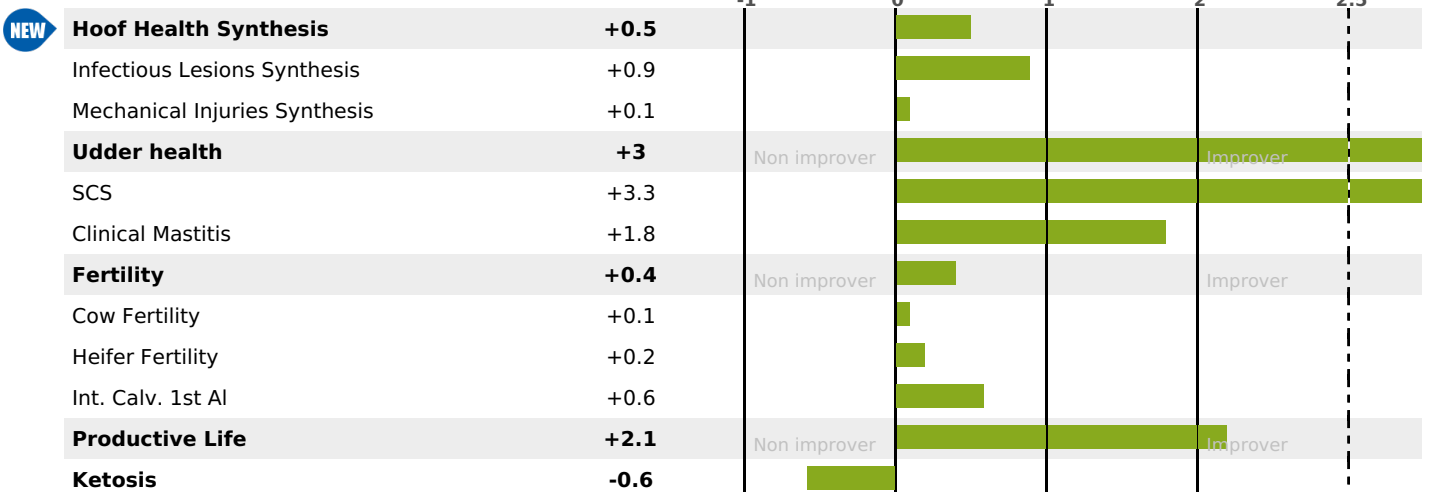

SUNKISS

ISU

ONEMILLION / MAXOU / HENAPO

167

AVAILABLE

SOLIDS

POWERFULL

HEALTH

PRODUCTION

Milk Synthesis **+12**

daughter(s) - Herd(s) - **Rel. 76%**

MILK	PROT. (KG)	FAT (KG)	PROT. (%)	FAT (%)	DIGER	K-CAS	B-CAS
-55	+6	+18	+0.11	+0.28	-0.2	AA	A1A1

FUNCTIONAL

MILCA : MIF / MTCP : MTC
MTETR : MTRC

CALV. EASE	D. CALV. EASE	CALF VIT	D. CALF VIT.
71	95	95	92

HEALTH