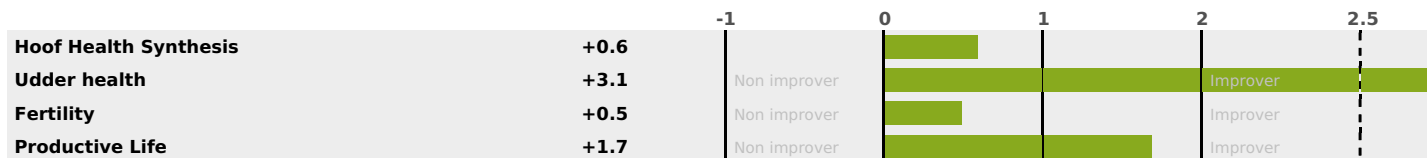

FR 3924771442 - N° A0588
BREEDER : GAEC DE LA PASSION
DAM : ONILLE / 4-305 / 9357Kg / 37,4 / 33,8

SOLIDS POWERFULL HEALTH GRAZING

PRODUCTION

Milk Synthesis +2

daughter(s) - Herd(s) - Rel. 77%

MILK	PROT. (KG)	FAT (KG)	PROT. (%)	FAT (%)	DIGER
-240	-2	+9	+0.09	+0.26	-0.4

K-CAS	B-CAS
AA	A1A1

FUNCTIONAL

CALV. EASE	D. CALV. EASE	CALF VIT	D. CALF VIT.
51	95	95	92

MILCA : MIF / MTCP : MTC / MTETR : MTRC

HEALTH

3.0

NEW

TYPE