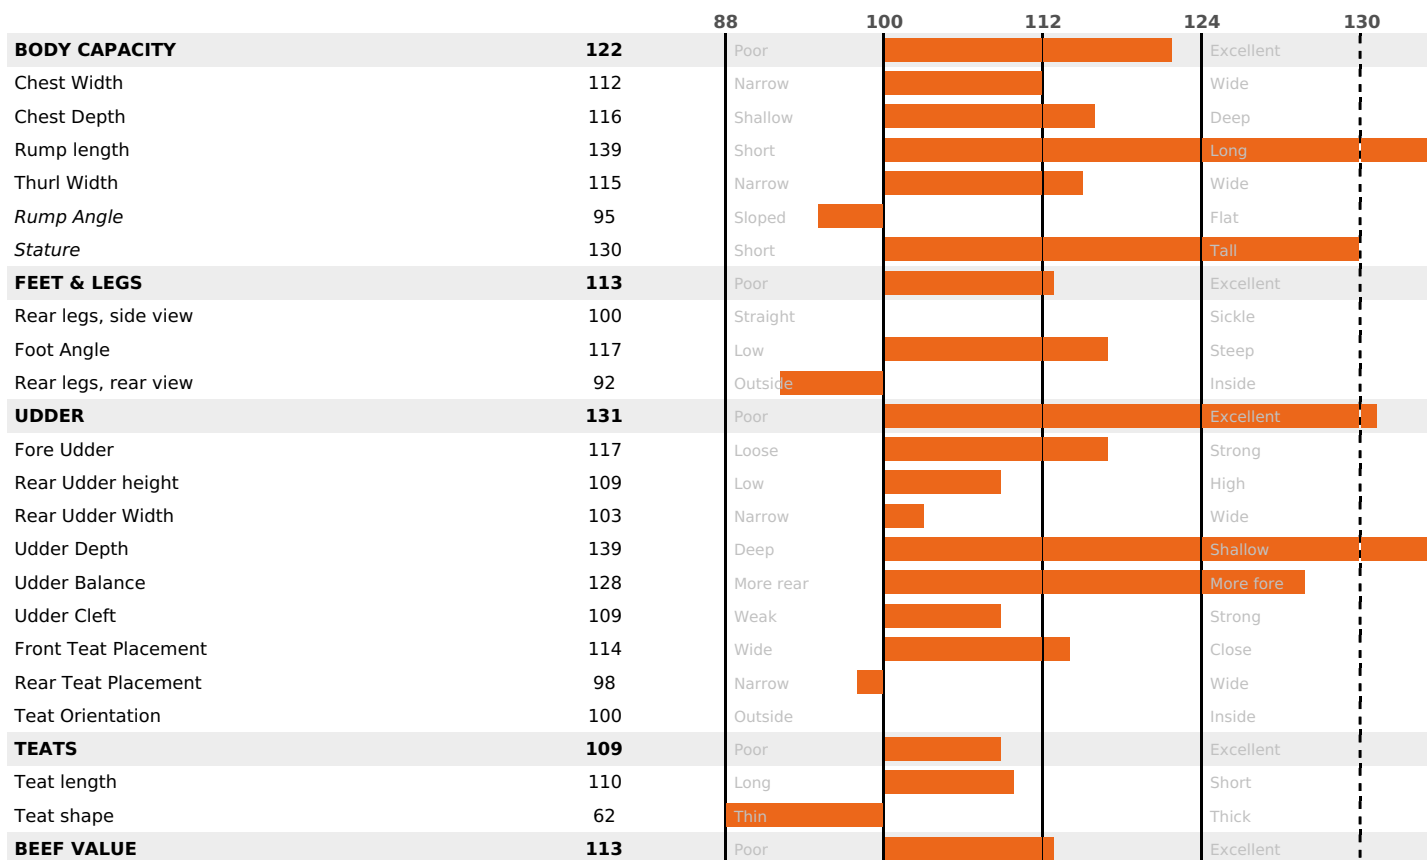

FR 3924771442 - N° A0588
BREEDER : GAEC DE LA PASSION
DAM : ONILLE / 4-305 / 9357Kg / 37,4 / 33,8

SOLIDS POWERFULL HEALTH GRAZING

PRODUCTION

Milk Synthesis +2

daughter(s) - Herd(s) - Rel. 77%

MILK	PROT. (KG)	FAT (KG)	PROT. (%)	FAT (%)	DIGER
-240	-2	+9	+0.09	+0.26	-0.4

K-CAS	B-CAS
AA	A1A1

FUNCTIONAL

CALV. EASE	D. CALV. EASE	CALF VIT	D. CALF VIT.
51	95	95	92

MILCA : MIF / MTCP : MTC / MTETR : MTRC

HEALTH

3.0

NEW

TYPE

135

daughter(s) - Herd(s) - Reliability 68

NEW