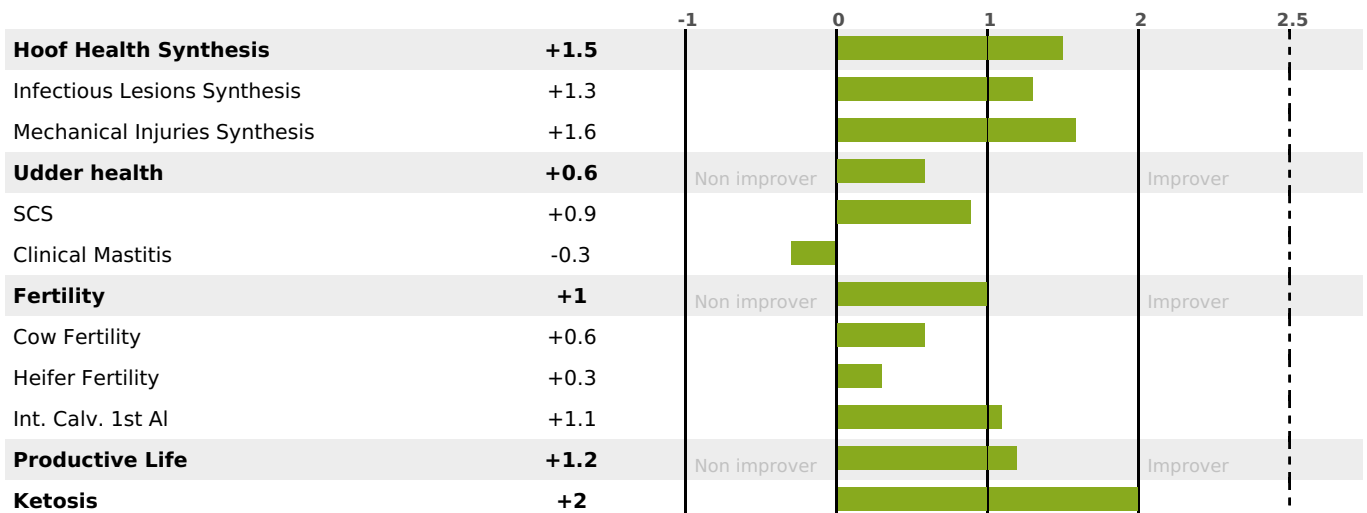

GRAZING

PRODUCTION

Milk Synthesis **+56**

daughter(s) - Herd(s) - **Rel. 71%**

MILK	PROT. (KG)	FAT (KG)	PROT. (%)	FAT (%)	DIGER	K-CAS	B-CAS
+1089	+44	+54	+0.13	+0.16	-0.3	BB	A2A2

FUNCTIONAL

MILCA : MIC / MTCP : MTF
MTETR : MTRC

CALV. EASE	D. CALV. EASE	CALF VIT	D. CALF VIT.
95	94	95	95

HEALTH

2.9

NEW

daughter(s) - Herd(s) - **Reliability 60**

FR 5945336077 - N° A1807
 BREEDER : GAEC HAZEBROUCQ
 DAM : PILATE
 2-305 10316KG 42,5 38,0