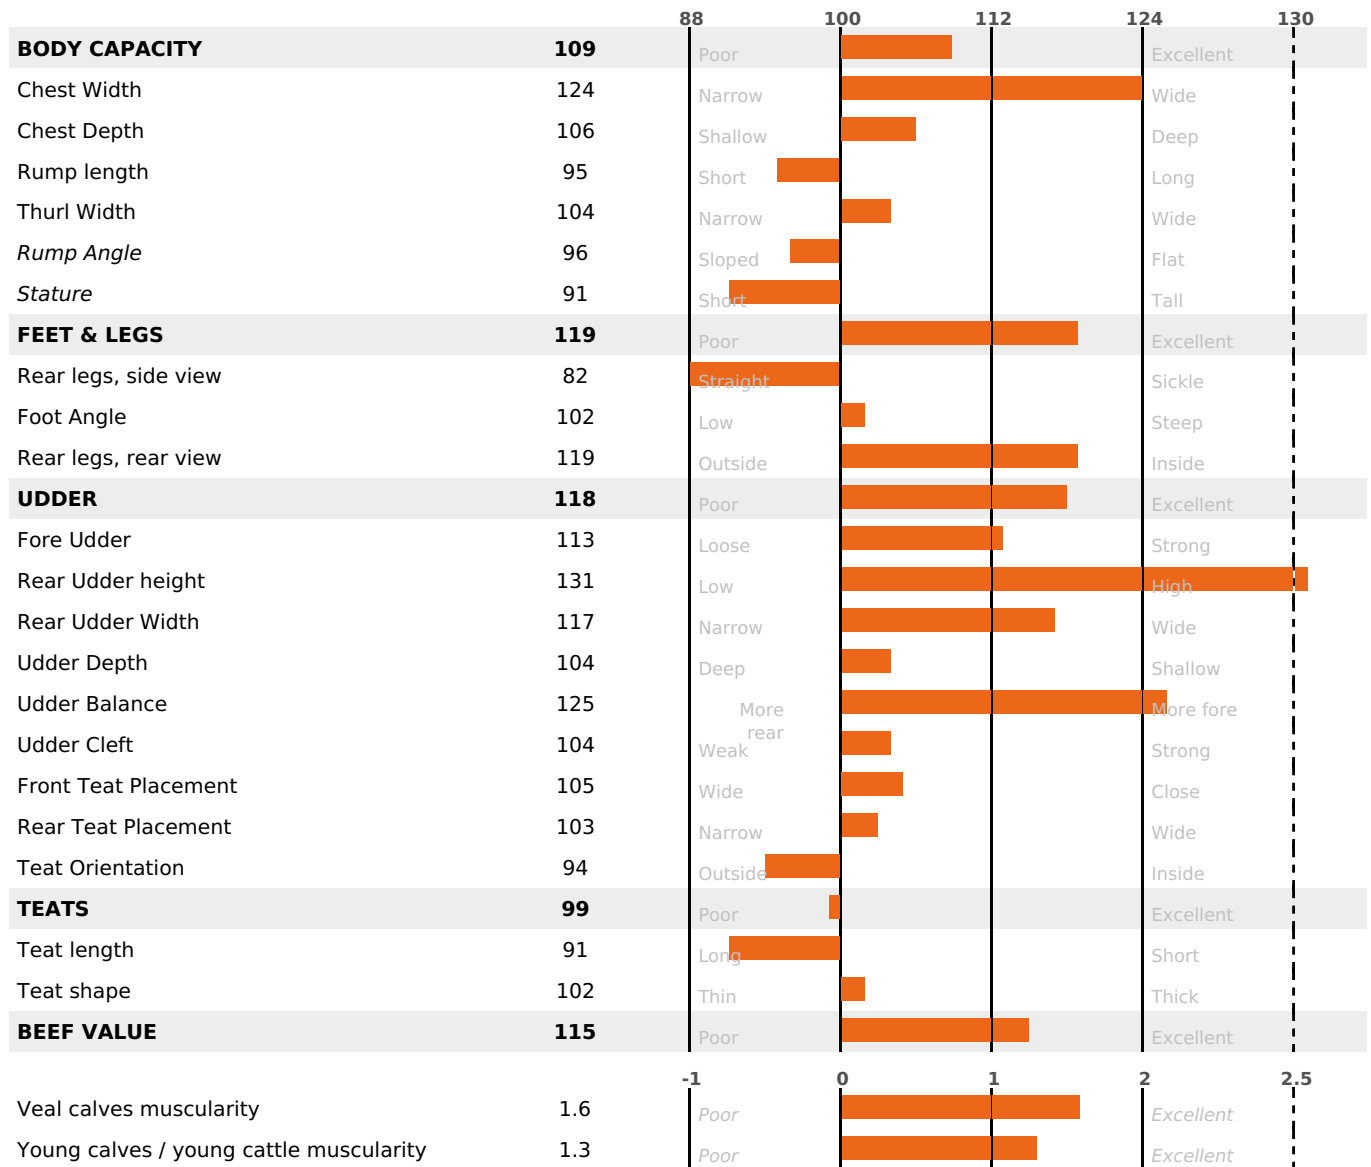

GRAZING

PRODUCTION

Milk Synthesis **+56**

daughter(s) - Herd(s) - **Rel. 71%**

MILK	PROT. (KG)	FAT (KG)	PROT. (%)	FAT (%)	DIGER	K-CAS	B-CAS
+1089	+44	+54	+0.13	+0.16	-0.3	BB	A2A2

FUNCTIONAL

MILCA : MIC / MTCP : MTF
MTETR : MTRC

CALV. EASE	D. CALV. EASE	CALF VIT	D. CALF VIT.
95	94	95	95

HEALTH

2.9

NEW

daughter(s) - Herd(s) - **Reliability 60**

FR 5945336077 - N° A1807
 BREEDER : GAEC HAZEBROUCQ
 DAM : PILATE
 2-305 10316KG 42,5 38,0