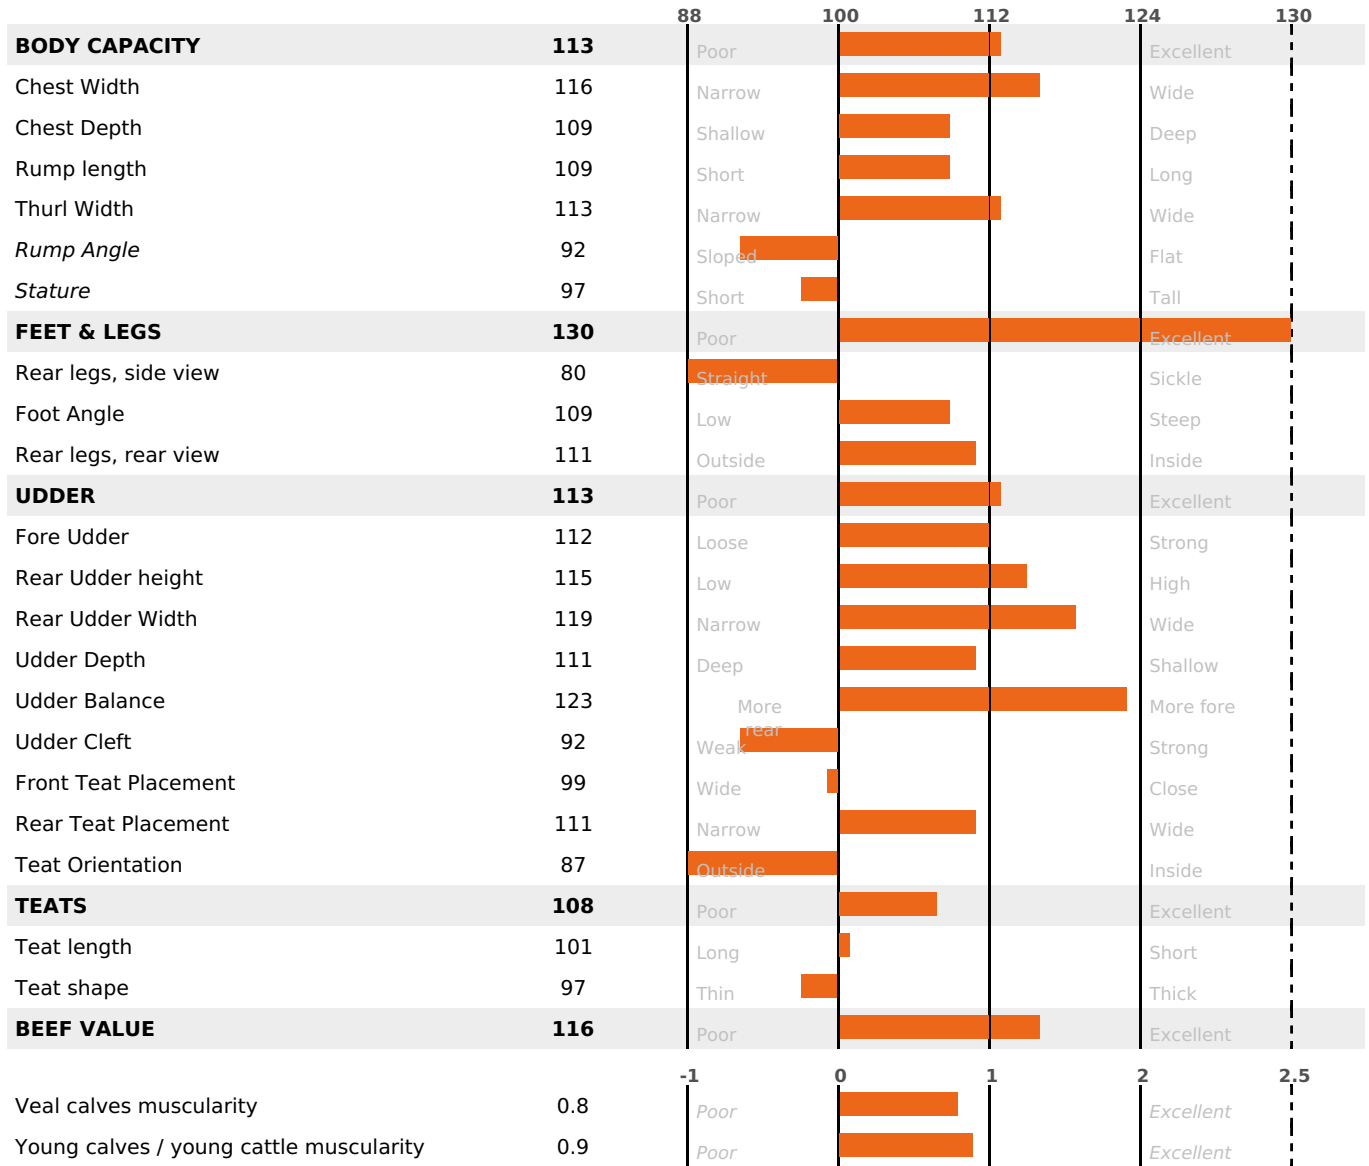

GRAZING

PRODUCTION

Milk Synthesis **+37**

daughter(s) - Herd(s) - **Rel. 71%**

MILK	PROT. (KG)	FAT (KG)	PROT. (%)	FAT (%)	DIGER	K-CAS	B-CAS
+737	+30	+32	+0.11	+0.03	-0.6	AA	A1A2

FUNCTIONAL

MILCA : MIF / MTCP : MTF

MTETR : MTRF

CALV. EASE	D. CALV. EASE	CALF VIT	D. CALF VIT.
84	95	95	95

HEALTH

NEW

daughter(s) - Herd(s) - **Reliability 60**

FR 2544912749 - N° A1427

BREEDER : GAEC BONNET

DAM : PASTELLE

1-305 5674KG 38,5 35,3