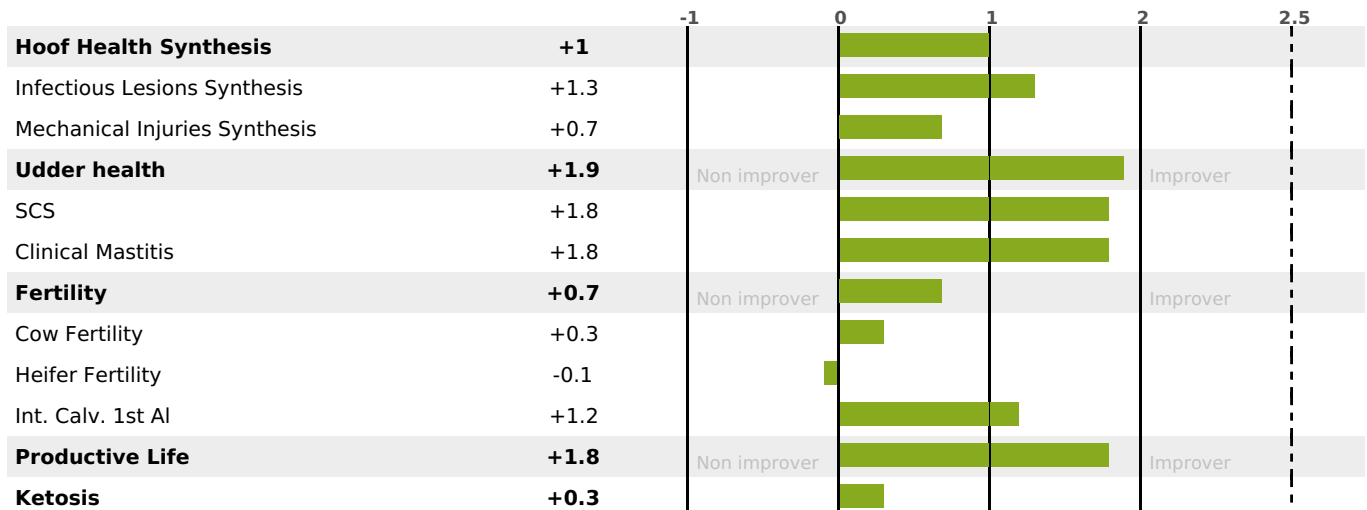

GRAZING

PRODUCTION

Milk Synthesis **+37**

daughter(s) - Herd(s) - **Rel. 71%**

MILK	PROT. (KG)	FAT (KG)	PROT. (%)	FAT (%)	DIGER	K-CAS	B-CAS
+737	+30	+32	+0.11	+0.03	-0.6	AA	A1A2

FUNCTIONAL

MILCA : MIF / MTCP : MTF

MTETR : MTRF

CALV. EASE	D. CALV. EASE	CALF VIT	D. CALF VIT.
84	95	95	95

HEALTH

NEW

daughter(s) - Herd(s) - **Reliability 60**

FR 2544912749 - N° A1427

BREEDER : GAEC BONNET

DAM : PASTELLE