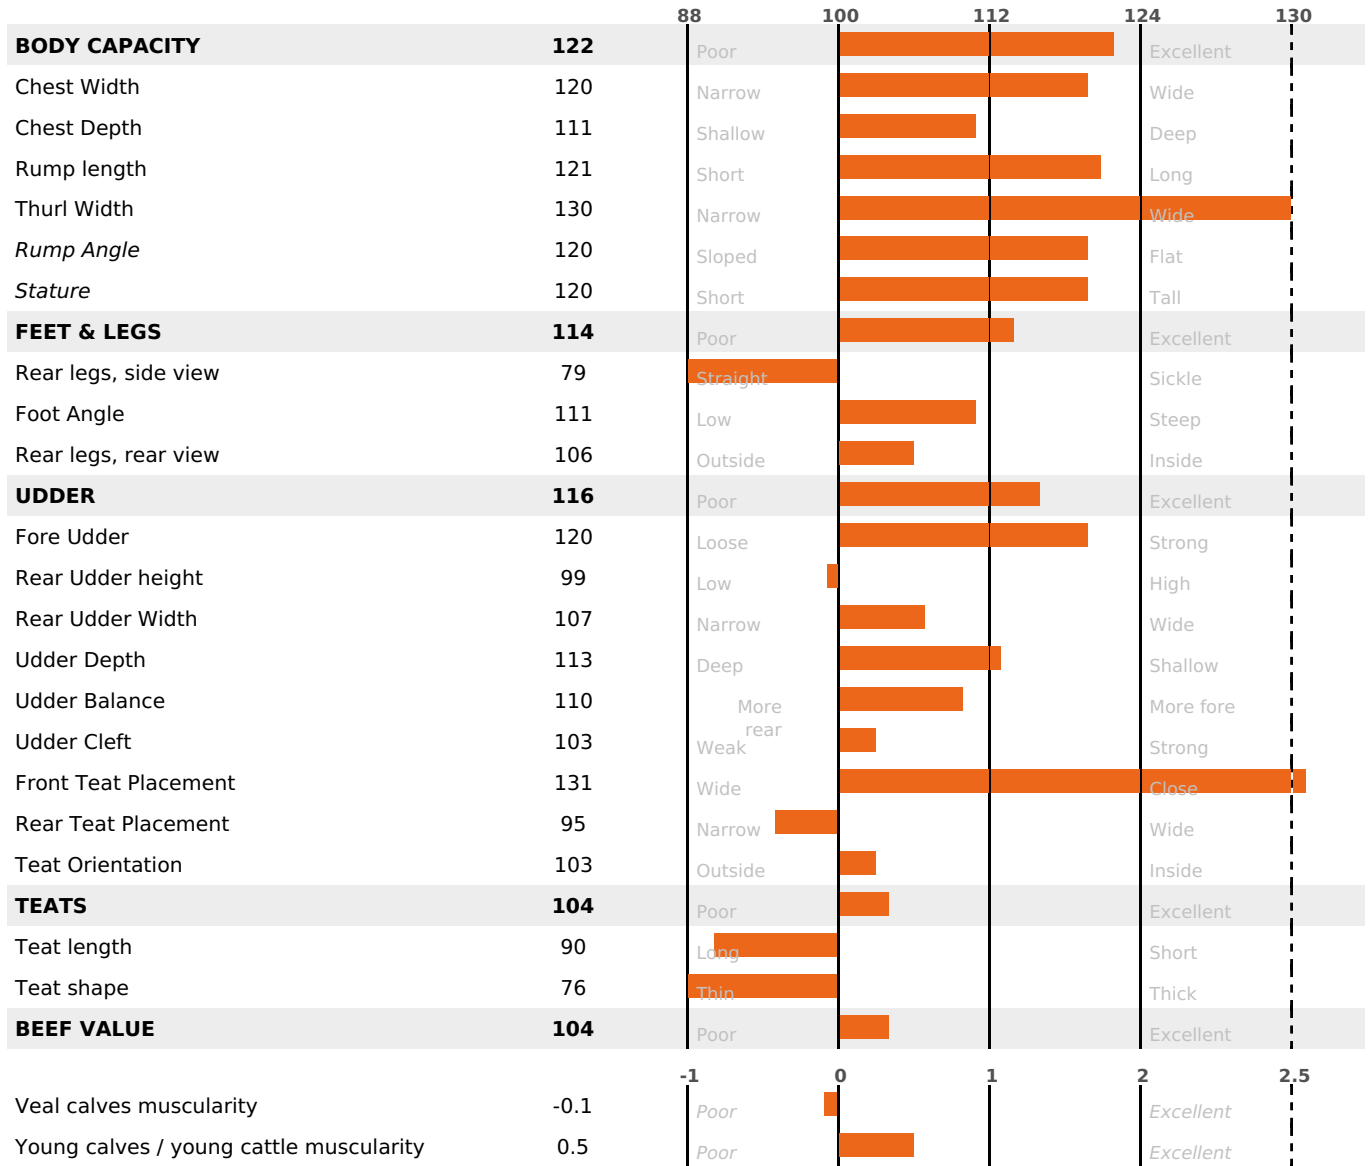

PRODUCTION

Milk Synthesis **+38**

daughter(s) - Herd(s) - **Rel. 71%**

MILK	PROT. (KG)	FAT (KG)	PROT. (%)	FAT (%)	DIGER	K-CAS	B-CAS
+751	+30	+36	+0.09	+0.07	0.7	AB	A1A2

FUNCTIONAL

MILCA : MIF / MTCP : MTF
MTETR : MTRC

CALV. EASE	D. CALV. EASE	CALF VIT	D. CALF VIT.
95	95	95	95

HEALTH

NEW

daughter(s) - Herd(s) - **Reliability 60**

FR 7045281944 - N° A1437
BREEDER : GAEC DU PRES BANAL
DAM : PRUNELLE
1-305 9374KG 40,4 35,0