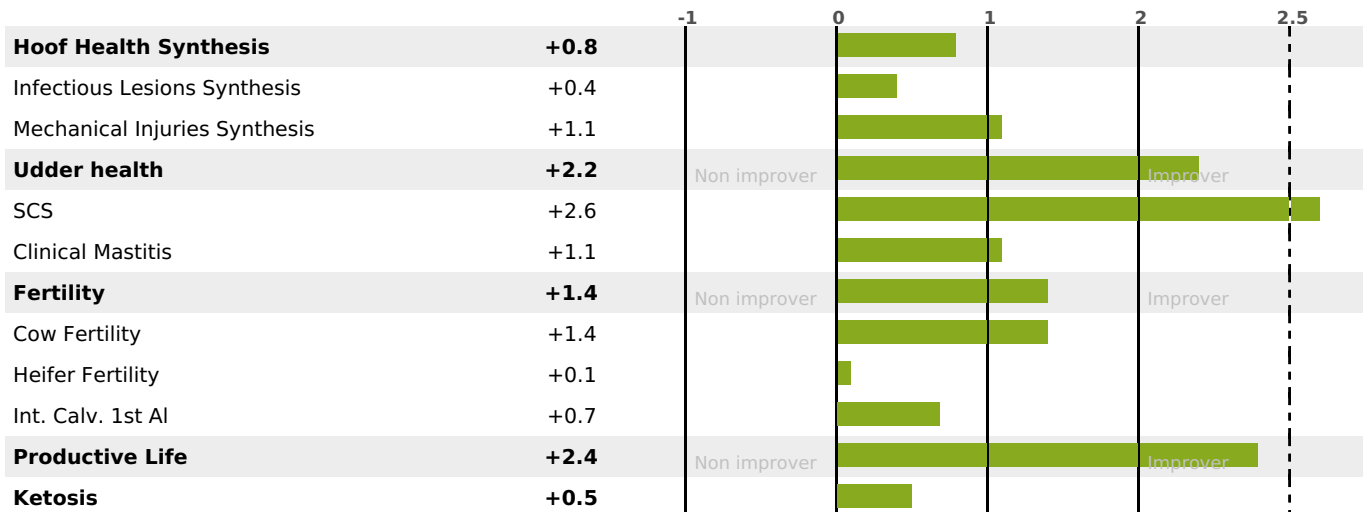

PRODUCTION

Milk Synthesis **+38**

daughter(s) - Herd(s) - **Rel. 71%**

MILK	PROT. (KG)	FAT (KG)	PROT. (%)	FAT (%)	DIGER	K-CAS	B-CAS
+751	+30	+36	+0.09	+0.07	0.7	AB	A1A2

FUNCTIONAL

MILCA : MIF / MTCP : MTF
MTETR : MTRC

CALV. EASE	D. CALV. EASE	CALF VIT	D. CALF VIT.
95	95	95	95

HEALTH

NEW

daughter(s) - Herd(s) - **Reliability 60**

FR 7045281944 - N° A1437
BREEDER : GAEC DU PRES BANAL
DAM : PRUNELLE
1-305 9374KG 40,4 35,0