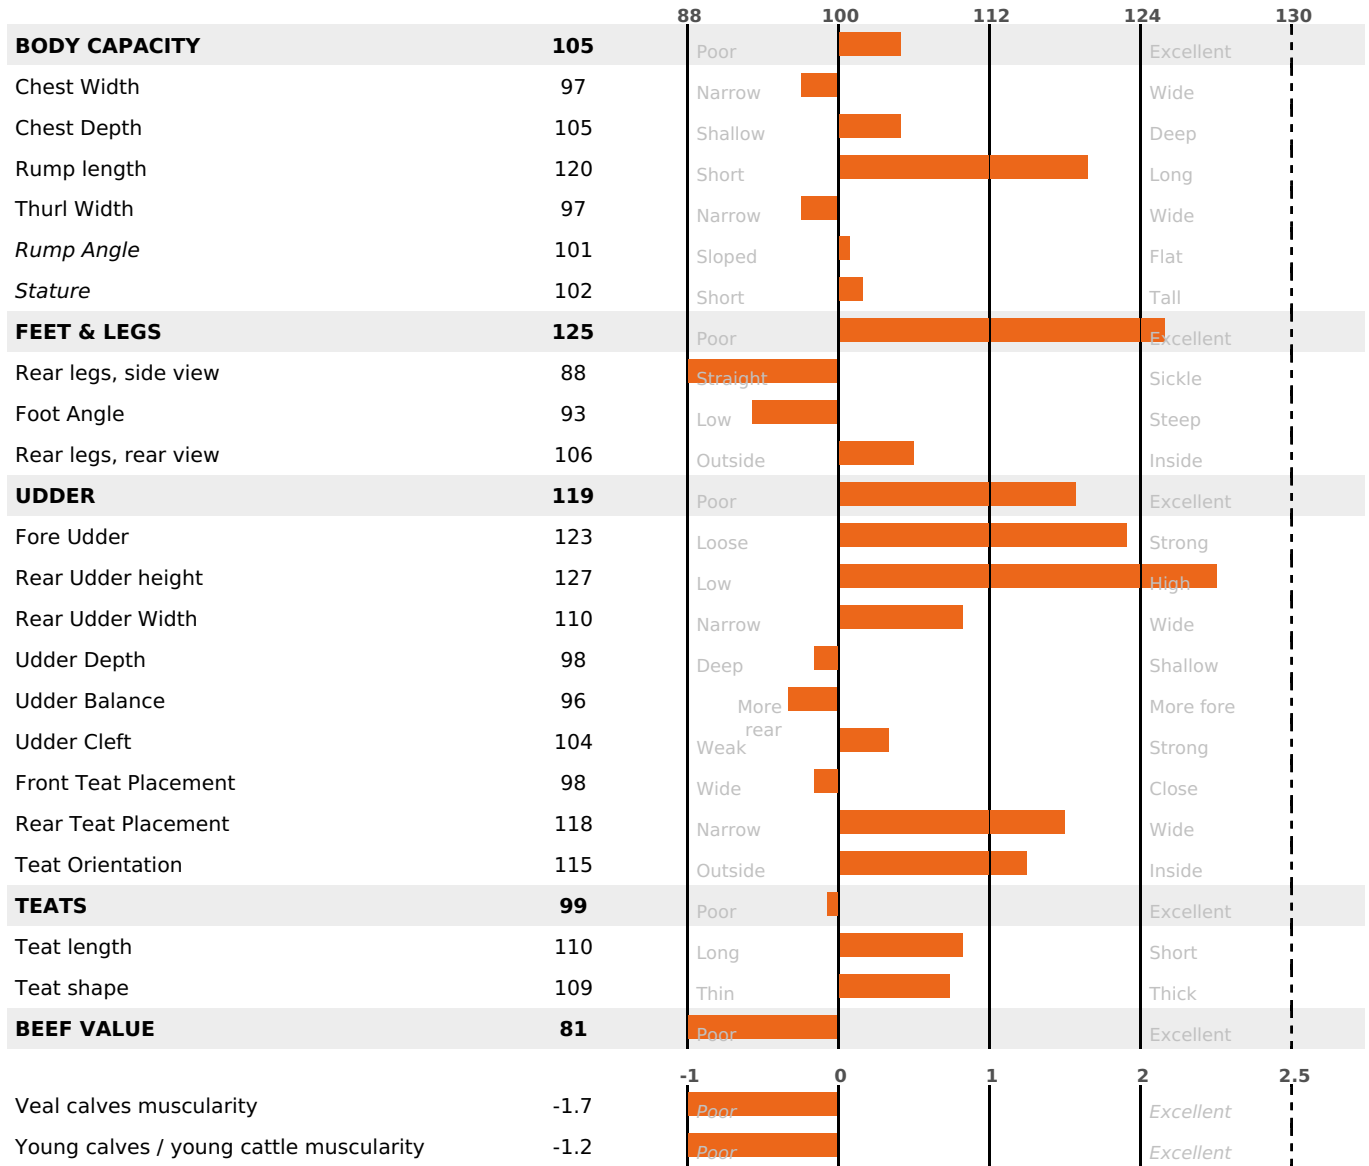

PRODUCTION

Milk Synthesis **+74**

daughter(s) - Herd(s) - **Rel. 71%**

MILK	PROT. (KG)	FAT (KG)	PROT. (%)	FAT (%)	DIGER	K-CAS	B-CAS
+1596	+59	+74	+0.1	+0.18	0.9	AB	A1A2

FUNCTIONAL

MILCA : MIF / MTCP : MTC
MTETR : MTRF

CALV. EASE	D. CALV. EASE	CALF VIT	D. CALF VIT.
95	95	95	95

HEALTH

NEW

daughter(s) - Herd(s) - **Reliability 60**

FR 2541222328 - N° A1426

BREEDER : GAEC CHENE

DAM : REALITY

1-305 6738KG 40,7 37,4