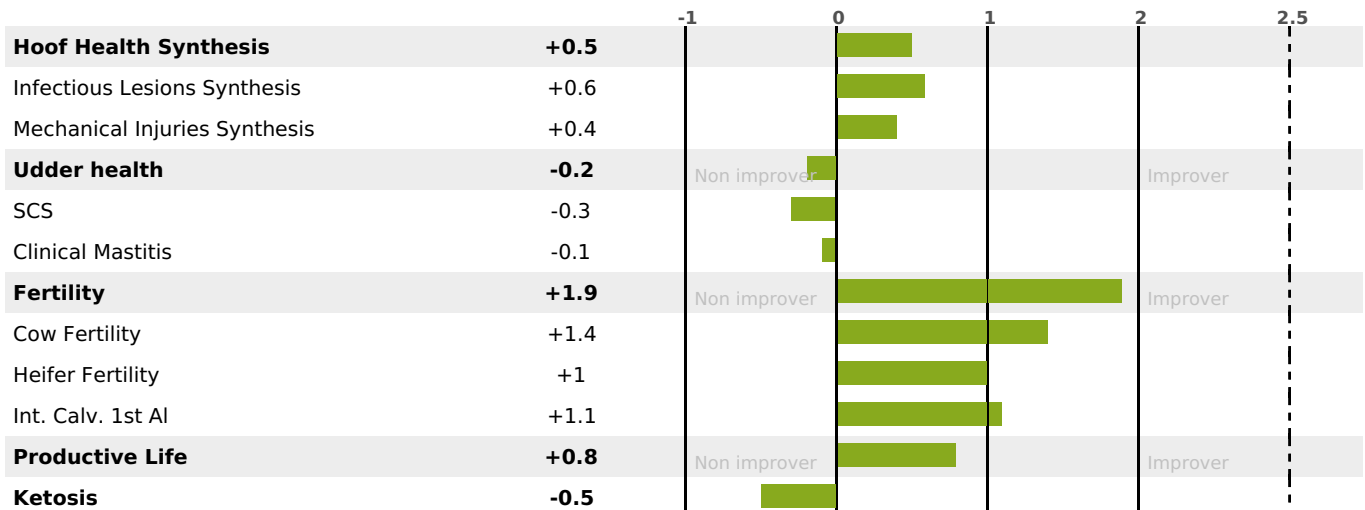

PRODUCTION

Milk Synthesis **+74**

daughter(s) - Herd(s) - **Rel. 71%**

MILK	PROT. (KG)	FAT (KG)	PROT. (%)	FAT (%)	DIGER	K-CAS	B-CAS
+1596	+59	+74	+0.1	+0.18	0.9	AB	A1A2

FUNCTIONAL

MILCA : MIF / MTCP : MTC
MTETR : MTRF

CALV. EASE	D. CALV. EASE	CALF VIT	D. CALF VIT.
95	95	95	95

HEALTH

NEW

daughter(s) - Herd(s) - **Reliability 60**

FR 2541222328 - N° A1426

BREEDER : GAEC CHENE

DAM : REALITY

1-305 6738KG 40,7 37,4