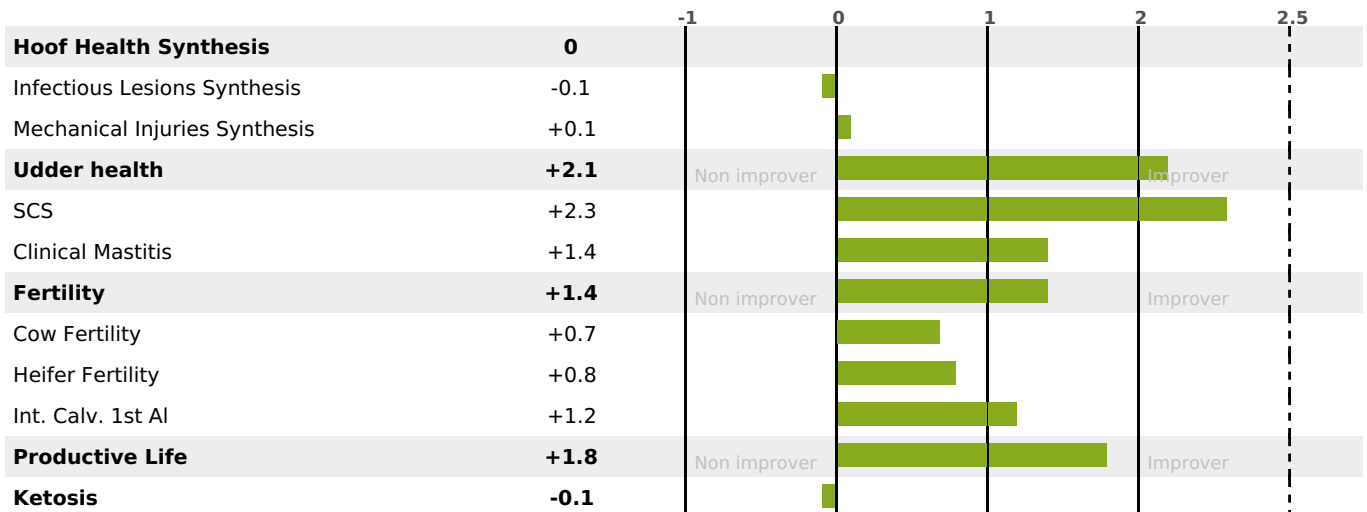

GRAZING

PRODUCTION

Milk Synthesis **+54**

daughter(s) - Herd(s) - **Rel. 71%**

MILK	PROT. (KG)	FAT (KG)	PROT. (%)	FAT (%)	DIGER	K-CAS	B-CAS
+1112	+45	+45	+0.14	+0.04	-0.3	BB	A2A2

FUNCTIONAL

MILCA : MIF / MTCP : MTF

MTETR : MTRF

CALV. EASE	D. CALV. EASE	CALF VIT	D. CALF VIT.
95	95	95	95

HEALTH

NEW

daughter(s) - Herd(s) - **Reliability 60**

FR 0122025726 - N° A1419
 BREEDER : GAEC FOREY
 DAM : OEILLETTE
 2-305 10764KG 36,7 35,8