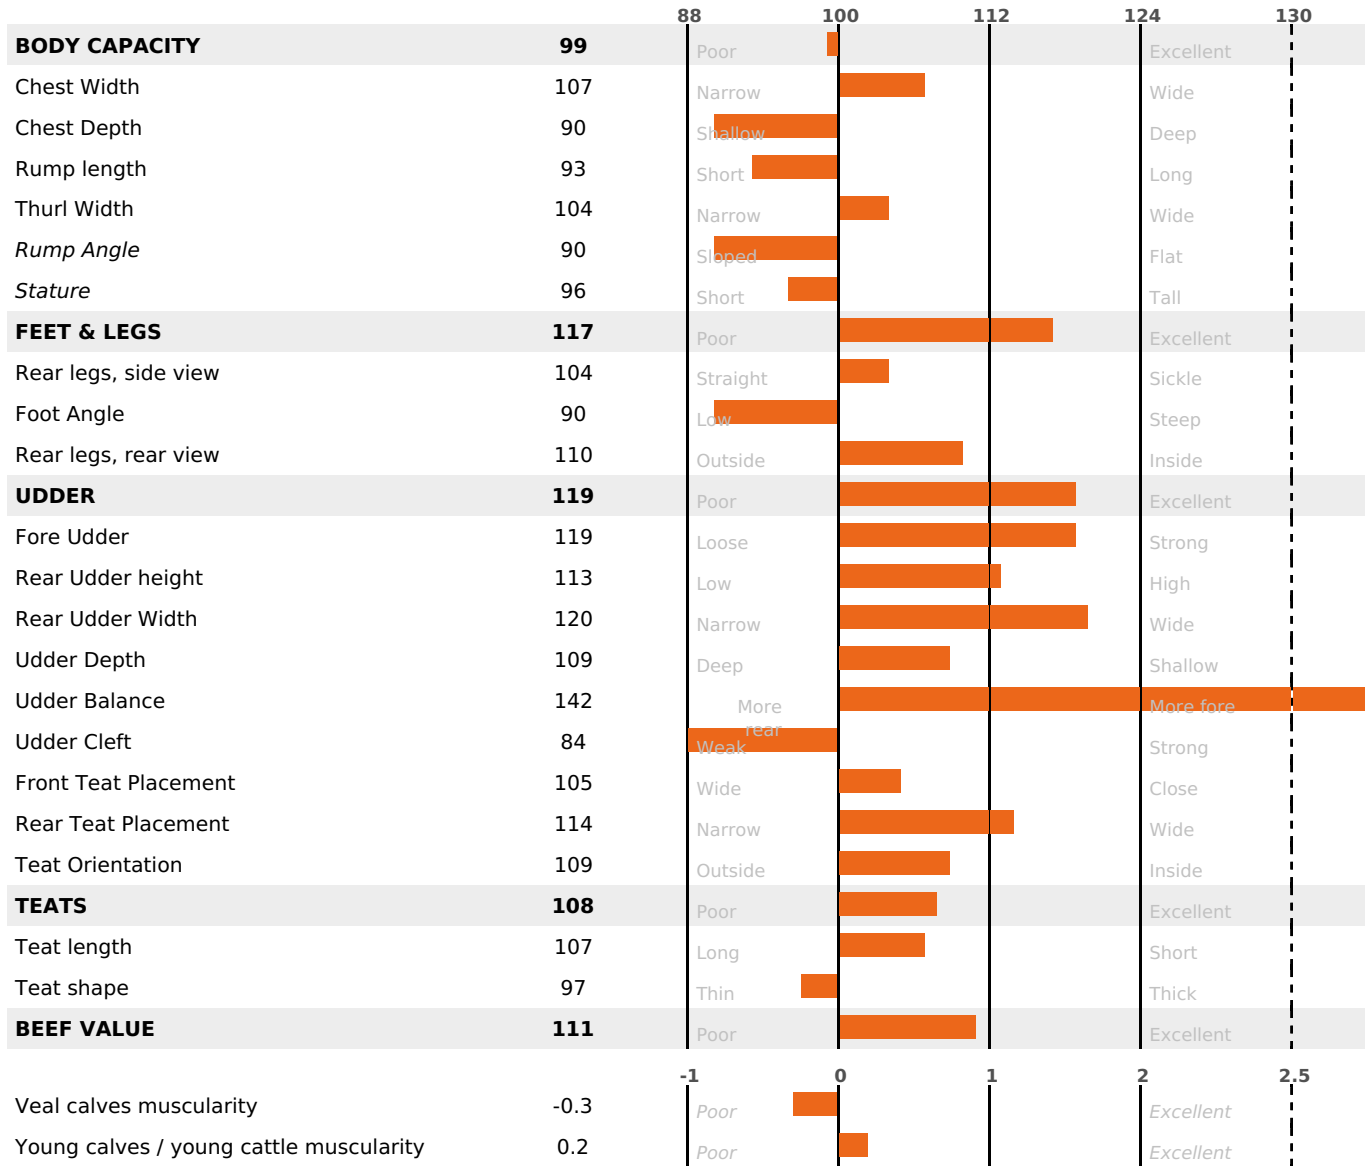

GRAZING

PRODUCTION

Milk Synthesis **+54**

daughter(s) - Herd(s) - **Rel. 71%**

MILK	PROT. (KG)	FAT (KG)	PROT. (%)	FAT (%)	DIGER	K-CAS	B-CAS
+1112	+45	+45	+0.14	+0.04	-0.3	BB	A2A2

FUNCTIONAL

MILCA : MIF / MTCP : MTF

MTETR : MTRF

CALV. EASE	D. CALV. EASE	CALF VIT	D. CALF VIT.
95	95	95	95

HEALTH

NEW

daughter(s) - Herd(s) - **Reliability 60**

FR 0122025726 - N° A1419
 BREEDER : GAEC FOREY
 DAM : OEILLETTE
 2-305 10764KG 36,7 35,8