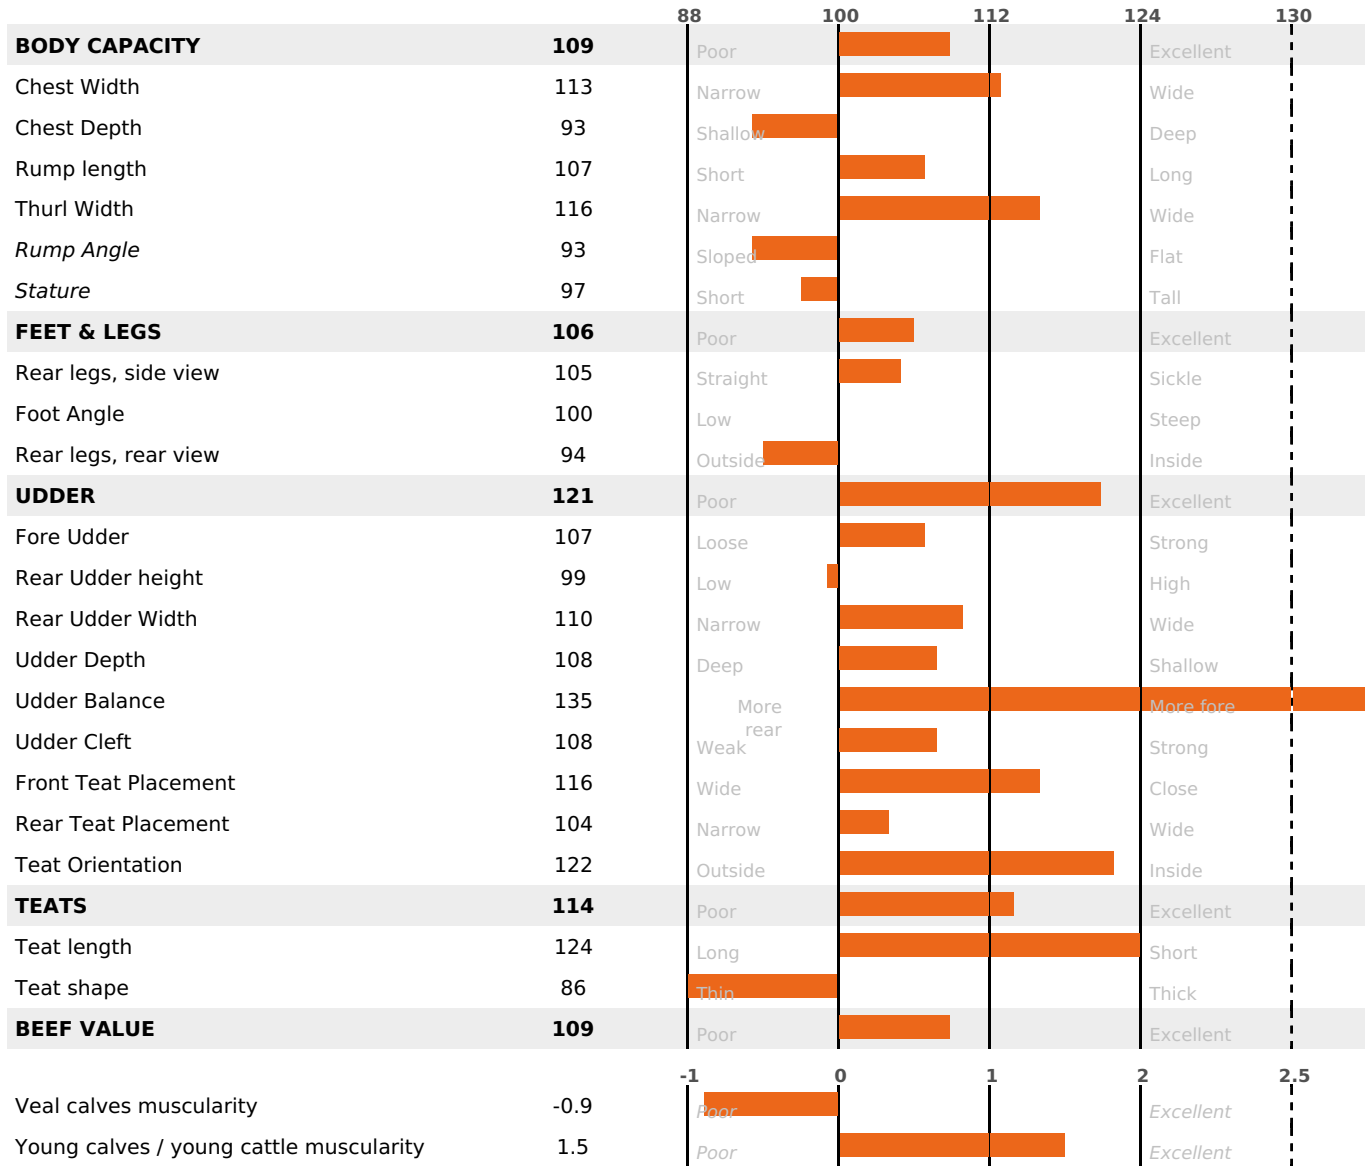

GRAZING

PRODUCTION

Milk Synthesis **+53**

daughter(s) - Herd(s) - **Rel. 71%**

MILK	PROT. (KG)	FAT (KG)	PROT. (%)	FAT (%)	DIGER	K-CAS	B-CAS
+884	+44	+36	+0.24	+0.03	-2	BB	A2A2

FUNCTIONAL

MILCA : MIF / MTCP : MTF
MTETR : MTRF

CALV. EASE	D. CALV. EASE	CALF VIT	D. CALF VIT.
95	95	95	95

HEALTH

daughter(s) - Herd(s) - **Reliability 58**

FR 2532946216 - N° A1424
 BREEDER : EARL EARL LES HAUTS SAVOYARDS
 DAM : REUNION
 1-253 8018KG 41,6 36,4