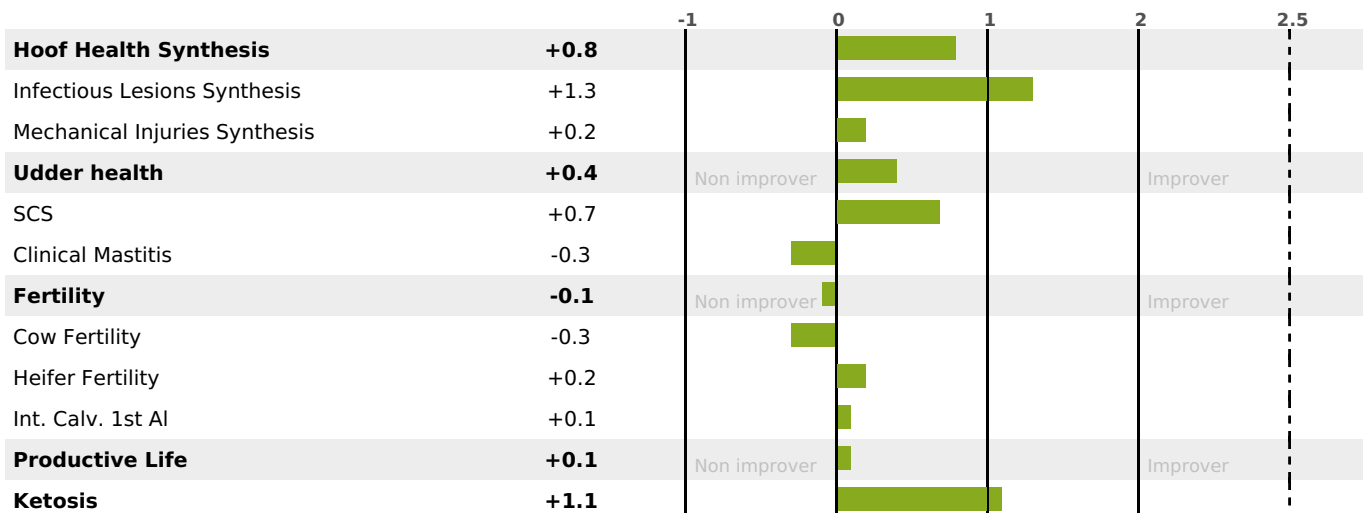

PRODUCTION

Milk Synthesis -5

2870 daughter(s) - 1916 Herd(s) - Rel. 95%

MILK	PROT. (KG)	FAT (KG)	PROT. (%)	FAT (%)	DIGER	K-CAS	B-CAS
+198	+1	-19	-0.07	-0.38	-1.1	BB	A2A2

FUNCTIONAL

MILCA : MIF / MTCP : MTF
MTETR : NC

CALV. EASE	D. CALV. EASE	CALF VIT	D. CALF VIT.
95	95	95	95

HEALTH

1.0

NEW

1820 daughter(s) - 1249 Herd(s) - **Reliability**

95

FR 2520947467 - N° 80993

BREEDER : M MAUGAIN JEAN YVES