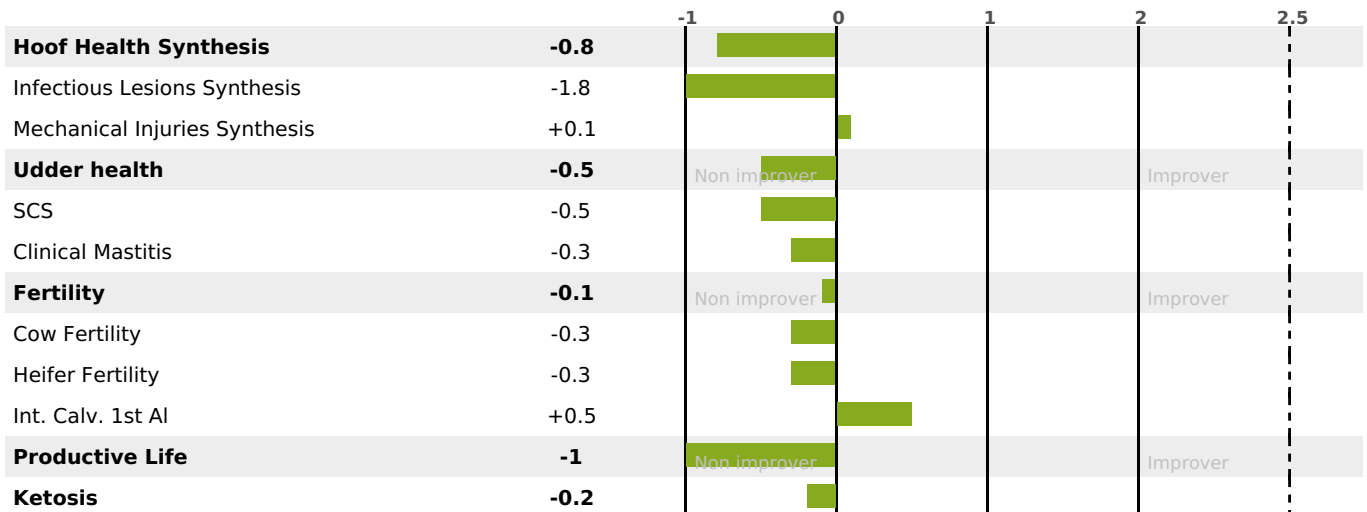

GUILLOTIN

ISU

DOMBINATOR / RICOCHET / LIYOU

94

AVAILABLE

SOLIDS

POWERFULL

PRODUCTION

Milk Synthesis **+13**

411 daughter(s) - 369 Herd(s) - **Rel. 95%**

MILK	PROT. (KG)	FAT (KG)	PROT. (%)	FAT (%)	DIGER	K-CAS	B-CAS
+26	+9	+10	+0.12	+0.12	0.2	BB	

FUNCTIONAL

MILCA : MIF / MTCP : MTF
MTETR : NC

CALV. EASE	D. CALV. EASE	CALF VIT	D. CALF VIT.
95	79	93	95

HEALTH

NEW