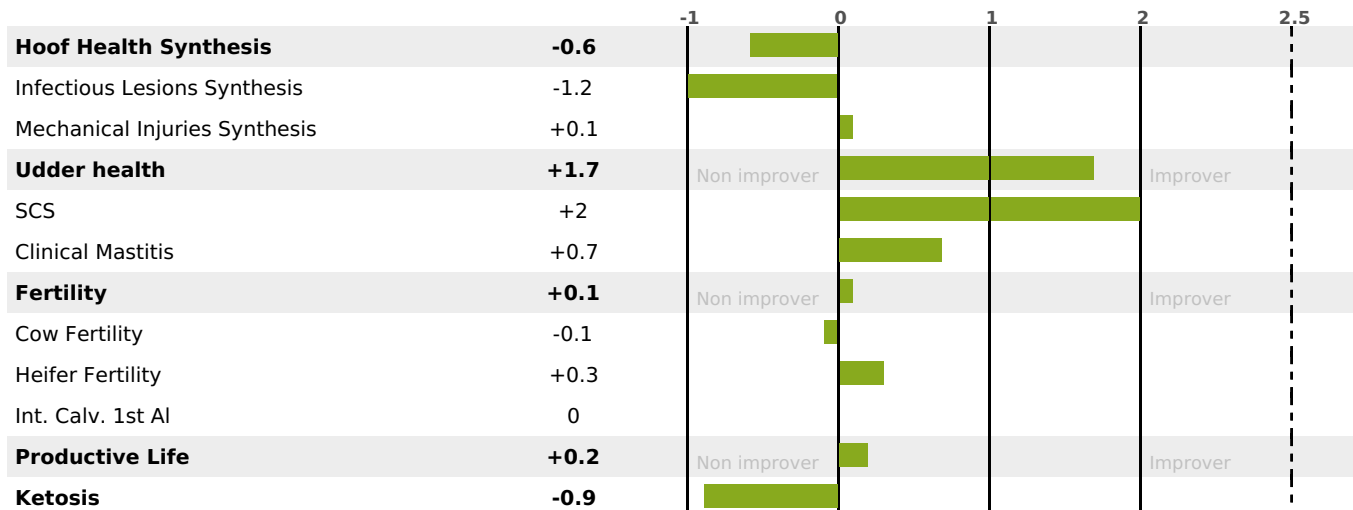

AVAILABLE

SOLIDS

POWERFULL

HEALTH

GRAZING

PRODUCTION

Milk Synthesis **+19**

421 daughter(s) - 367 Herd(s) - **Rel. 95%**

MILK	PROT. (KG)	FAT (KG)	PROT. (%)	FAT (%)	DIGER	K-CAS	B-CAS
+41	+11	+25	+0.15	+0.35	0.5	AB	A2A2

FUNCTIONAL

MILCA : MIF / MTCP : MTF

MTETR : NC

CALV. EASE	D. CALV. EASE	CALF VIT	D. CALF VIT.
95	95	95	95

HEALTH

NEW