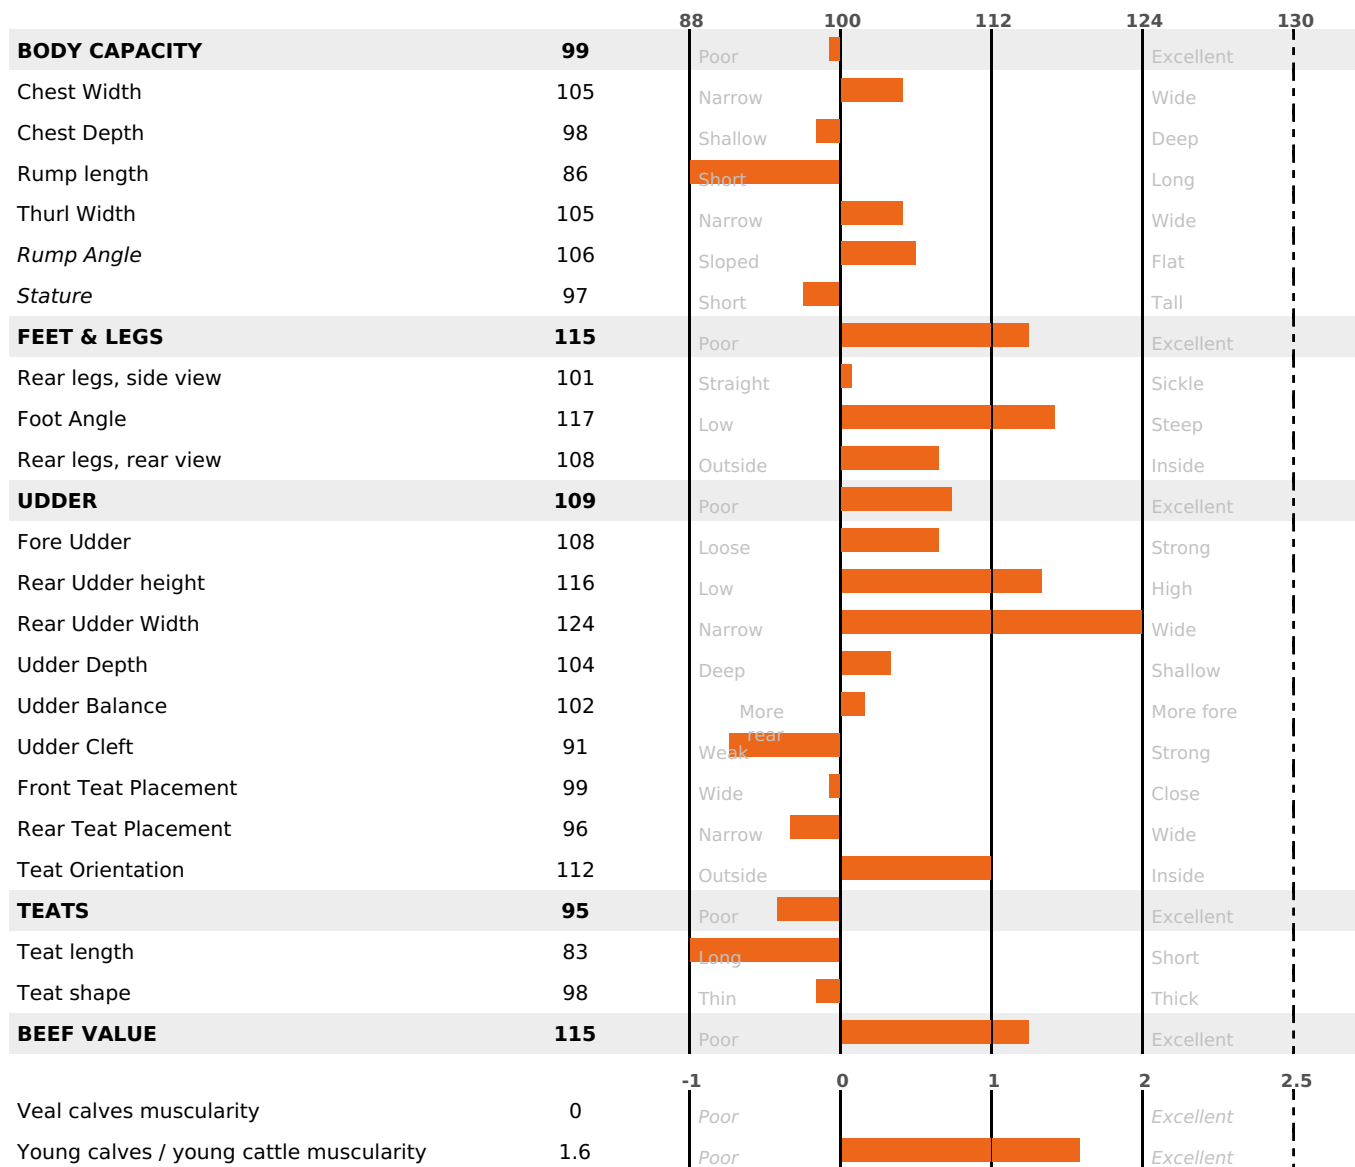

GRAZING

PRODUCTION

Milk Synthesis +9

254 daughter(s) - 239 Herd(s) - Rel. 95%

MILK	PROT. (KG)	FAT (KG)	PROT. (%)	FAT (%)	DIGER	K-CAS	B-CAS
-214	+4	+12	+0.17	+0.3	1.7	BB	A2A2

FUNCTIONAL

MILCA : MIF / MTCP : MTF
MTETR : NC

CALV. EASE	D. CALV. EASE	CALF VIT	D. CALF VIT.
95	94	95	95

HEALTH

NEW

117 daughter(s) - 113 Herd(s) - **Reliability 83**

FR 4974877919 - N° 88420

BREEDER : GAEC FROUIN

DAM : HAVANE

2-284 7779KG 43,6 35,3