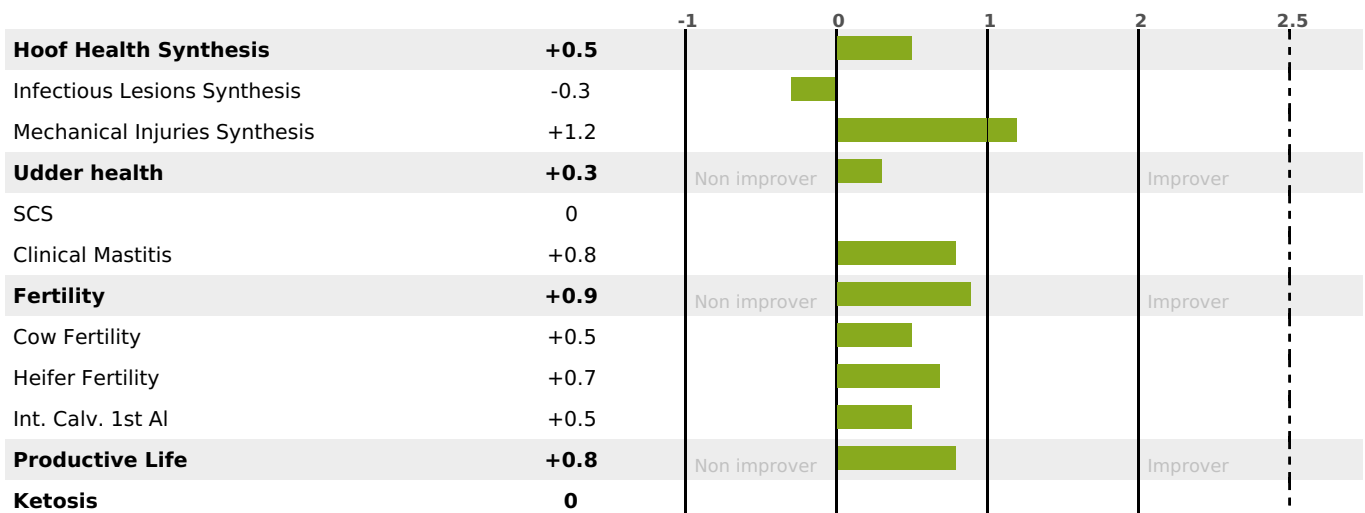

GRAZING

PRODUCTION

Milk Synthesis +9

254 daughter(s) - 239 Herd(s) - Rel. 95%

MILK	PROT. (KG)	FAT (KG)	PROT. (%)	FAT (%)	DIGER	K-CAS	B-CAS
-214	+4	+12	+0.17	+0.3	1.7	BB	A2A2

FUNCTIONAL

MILCA : MIF / MTCP : MTF
MTETR : NC

CALV. EASE	D. CALV. EASE	CALF VIT	D. CALF VIT.
95	94	95	95

HEALTH

NEW

117 daughter(s) - 113 Herd(s) - **Reliability 83**

FR 4974877919 - N° 88420

BREEDER : GAEC FROUIN

DAM : HAVANE

2-284 7779KG 43,6 35,3