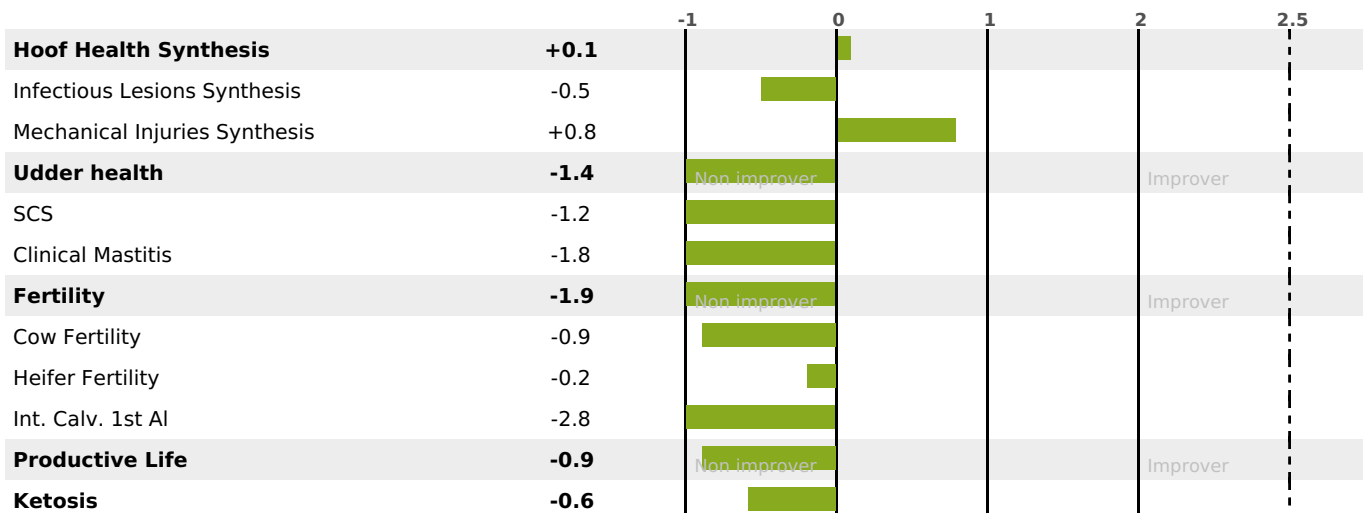

AVAILABLE

POWERFULL

HEALTH

GRAZING

PRODUCTION

Milk Synthesis **+13**

2071 daughter(s) - 1490 Herd(s) - **Rel. 95%**

MILK	PROT. (KG)	FAT (KG)	PROT. (%)	FAT (%)	DIGER	K-CAS	B-CAS
+110	+12	+2	+0.12	-0.02	-0.3	BB	A2A2

FUNCTIONAL

MILCA : MIC / MTCP : MTC
MTETR : NC

CALV. EASE	D. CALV. EASE	CALF VIT	D. CALF VIT.
85	91	84	88

HEALTH

-1.9

NEW

TYPE

95