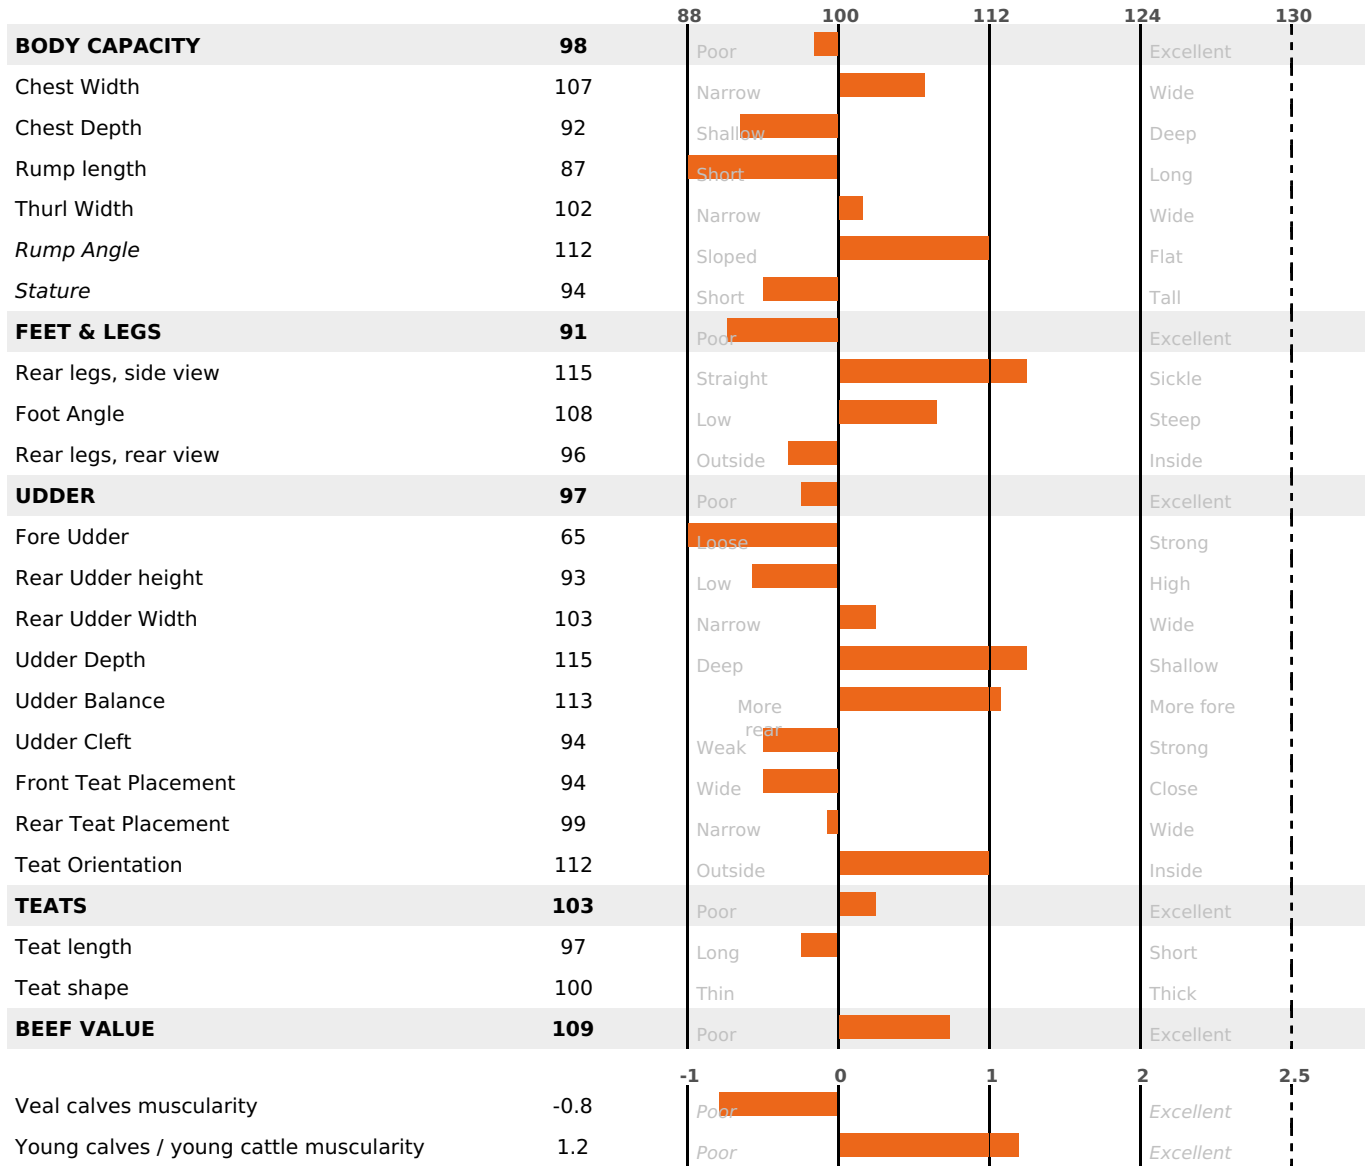

AVAILABLE

POWERFULL

HEALTH

GRAZING

PRODUCTION

Milk Synthesis **+13**

2071 daughter(s) - 1490 Herd(s) - **Rel. 95%**

MILK	PROT. (KG)	FAT (KG)	PROT. (%)	FAT (%)	DIGER	K-CAS	B-CAS
+110	+12	+2	+0.12	-0.02	-0.3	BB	A2A2

FUNCTIONAL

MILCA : MIC / MTCP : MTC
MTETR : NC

CALV. EASE	D. CALV. EASE	CALF VIT	D. CALF VIT.
85	91	84	88

HEALTH

-1.9

NEW

TYPE

95

912 daughter(s) - 704 Herd(s) - **Reliability 95**

FR 6357844211 - N° 87840
 BREEDER : GAEC DE RIMAT
 DAM : FREGATE
 3-305 8682KG 38 36