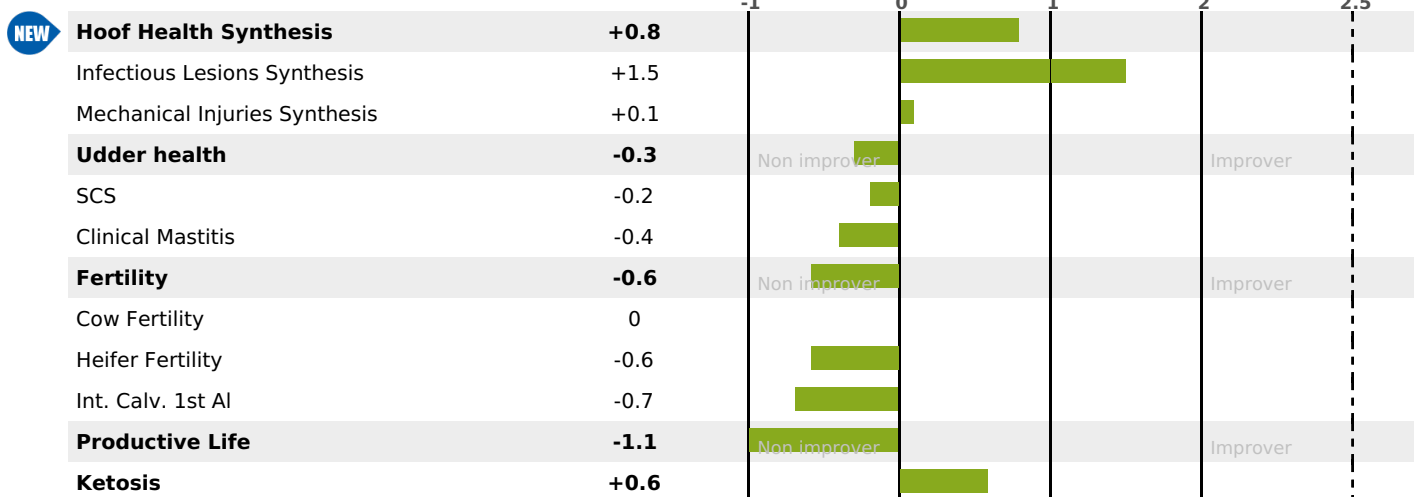

JONKIBOY

ISU

FUNES / TRIOMPHE / PLUMITIF

97

AVAILABLE

POWERFULL

PRODUCTION

Milk Synthesis **+14**

179 daughter(s) - 170 Herd(s) - **Rel. 95%**

MILK	PROT. (KG)	FAT (KG)	PROT. (%)	FAT (%)	DIGER	K-CAS	B-CAS
+334	+11	+17	-0.02	+0.06	0.3	AB	A1A2

FUNCTIONAL

MILCA : MIF / MTCP : MTC
MTETR : NC

CALV. EASE	D. CALV. EASE	CALF VIT	D. CALF VIT.
85	95	95	95

HEALTH