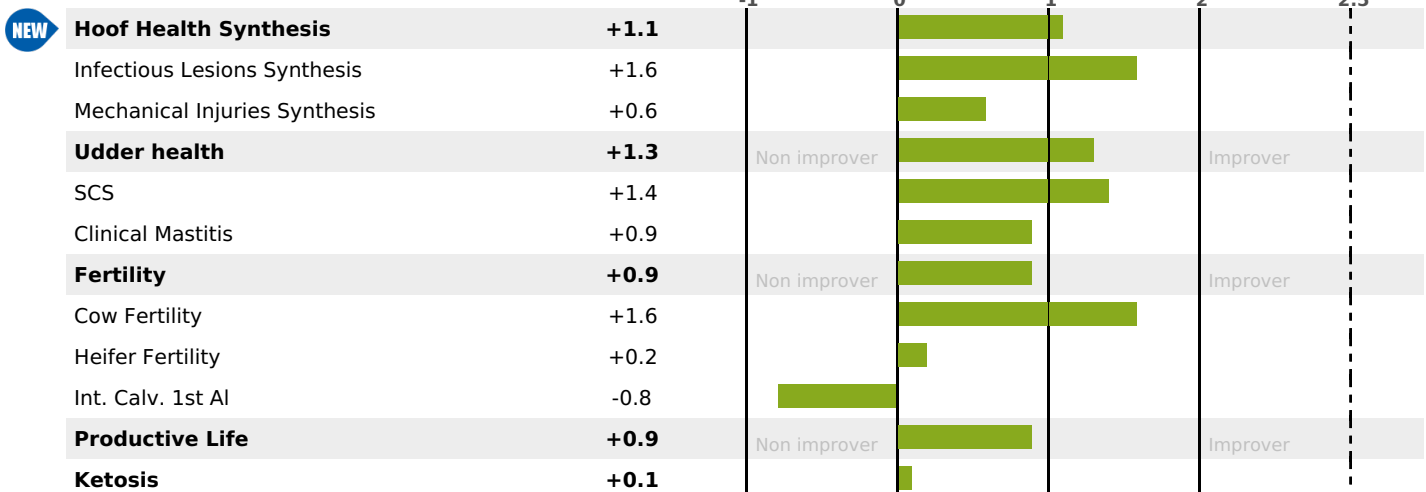

MARLEY

ISU

JETLAG / GIOVANNI / UROCHER

152

AVAILABLE

SOLIDS

POWERFULL

HEALTH

PRODUCTION

Milk Synthesis **+32**

1348 daughter(s) - 973 Herd(s) - **Rel. 95%**

MILK	PROT. (KG)	FAT (KG)	PROT. (%)	FAT (%)	DIGER	K-CAS	B-CAS
+563	+26	+26	+0.1	+0.04	-2.2	BB	A2A2

FUNCTIONAL

MILCA : MIF / MTCP : MTF
MTETR : NC

CALV. EASE	D. CALV. EASE	CALF VIT	D. CALF VIT.
95	95	95	95

HEALTH