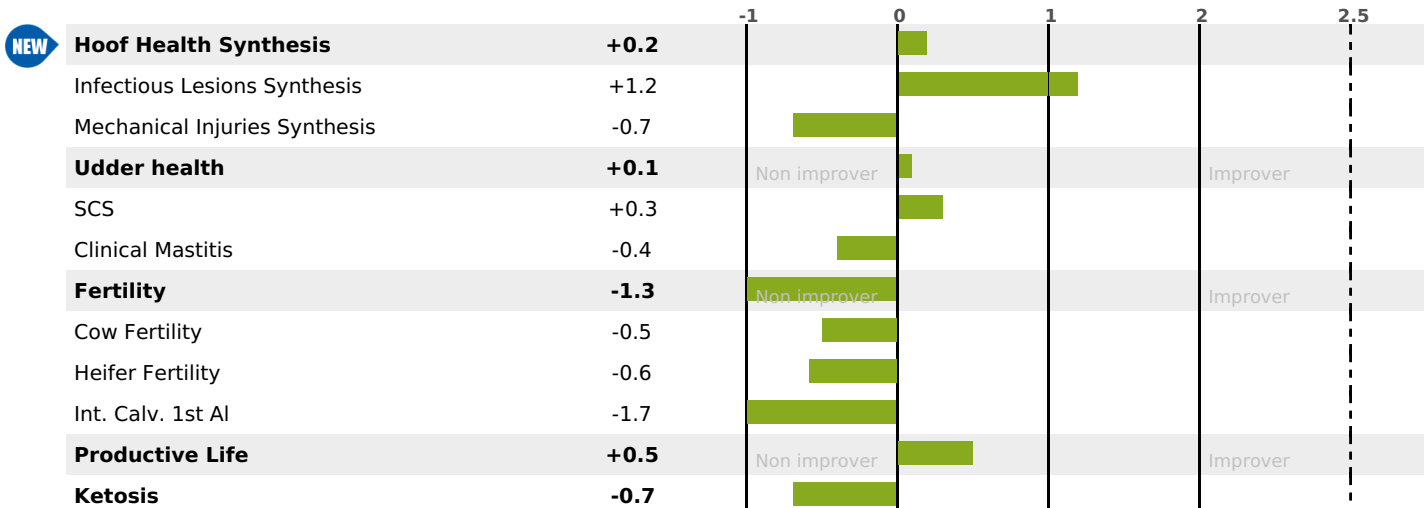

MESSI

ISU

IOUPY / GINASTERA / UROCHER

116

AVAILABLE

SOLIDS

POWERFULL

GRAZING

PRODUCTION

Milk Synthesis **+20**

898 daughter(s) - 724 Herd(s) - **Rel. 95%**

MILK	PROT. (KG)	FAT (KG)	PROT. (%)	FAT (%)	DIGER	K-CAS	B-CAS
+138	+7	+51	+0.04	+0.64	-0.8	AA	A1A1

FUNCTIONAL

MILCA : MIF / MTCP : MTF
MTETR : NC

CALV. EASE	D. CALV. EASE	CALF VIT	D. CALF VIT.
95	83	95	95

HEALTH