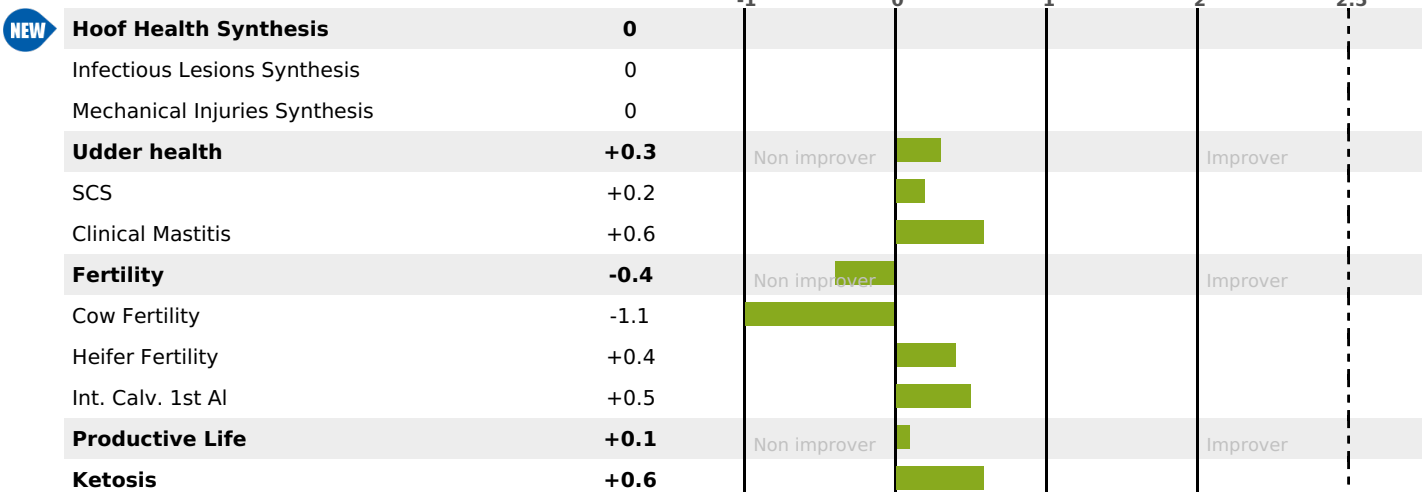

MONDUCIEL

ISU

ITACHI JB / UCLAIR / AVRIL

136

AVAILABLE

SOLIDS

POWERFULL

GRAZING

PRODUCTION

Milk Synthesis **+45**

489 daughter(s) - 421 Herd(s) - **Rel. 95%**

MILK	PROT. (KG)	FAT (KG)	PROT. (%)	FAT (%)	DIGER	K-CAS	B-CAS
+131	+32	+37	+0.4	+0.46	0.3	BB	A1A2

FUNCTIONAL

MILCA : MIF / MTCP : MTC
MTETR : NC

CALV. EASE	D. CALV. EASE	CALF VIT	D. CALF VIT.
95	86	95	88

HEALTH