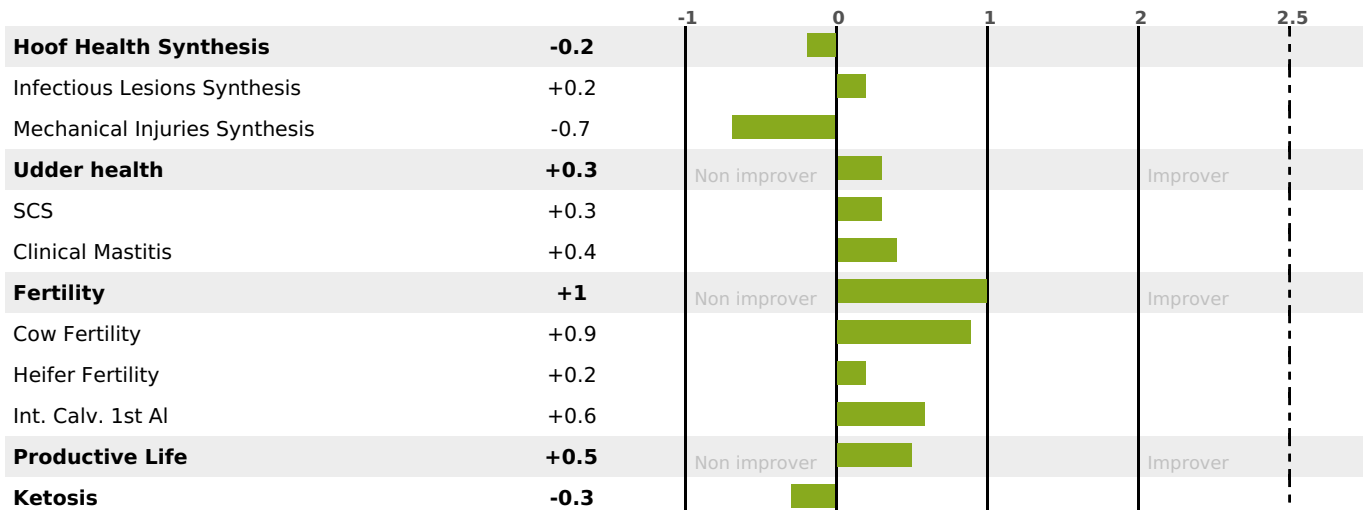

PRODUCTION

Milk Synthesis +20

194 daughter(s) - 175 Herd(s) - Rel. 95%

MILK	PROT. (KG)	FAT (KG)	PROT. (%)	FAT (%)	DIGER	K-CAS	B-CAS
+399	+18	+11	+0.07	-0.05	0.1	AB	A1A2

FUNCTIONAL

MILCA : MIF / MTCP : MTF
MTETR : NC

CALV. EASE	D. CALV. EASE	CALF VIT	D. CALF VIT.
91	95	95	95

HEALTH

NEW

TYPE

100

80 daughter(s) - 77 Herd(s) - **Reliability 79**

FR 7302141005 - N° 90930

BREEDER : GAEC DU MONT ROCHER