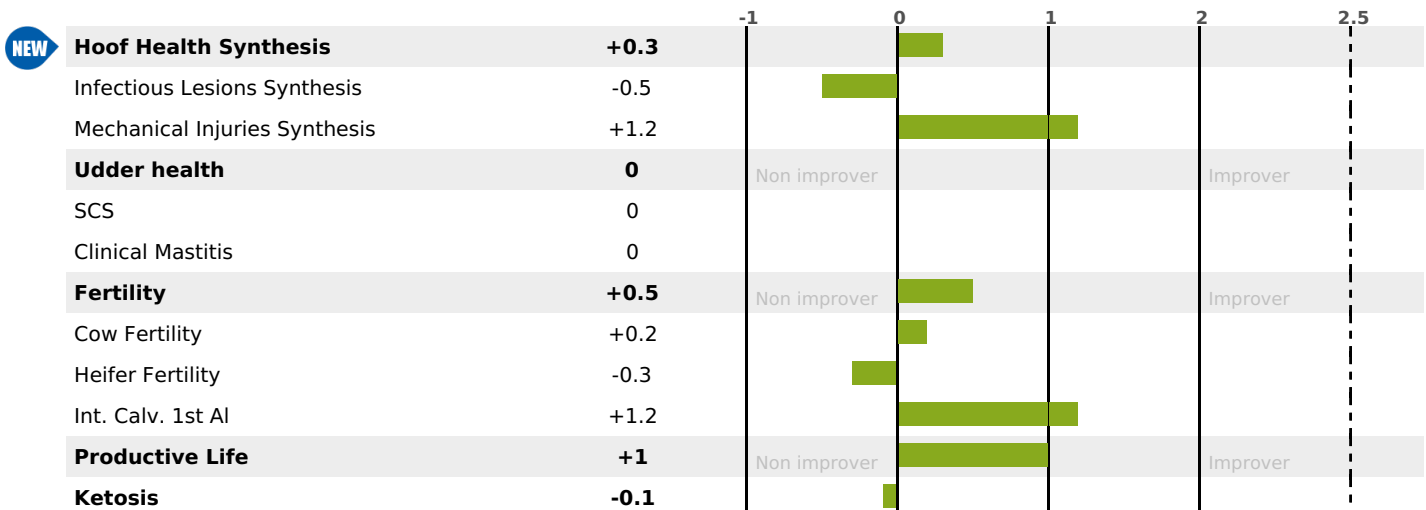

NIEVAN

ISU

LARAMIS / HALLEZ / UNIMAC

117

AVAILABLE

POWERFULL

GRAZING

PRODUCTION

Milk Synthesis -5

219 daughter(s) - 191 Herd(s) - Rel. 95%

MILK	PROT. (KG)	FAT (KG)	PROT. (%)	FAT (%)	DIGER	K-CAS	B-CAS
+226	0	-13	-0.1	-0.35	-1.8	BB	A2A2

FUNCTIONAL

MILCA : MIF / MTCP : MTF
MTETR : NC

CALV. EASE	D. CALV. EASE	CALF VIT	D. CALF VIT.
71	95	95	92

HEALTH