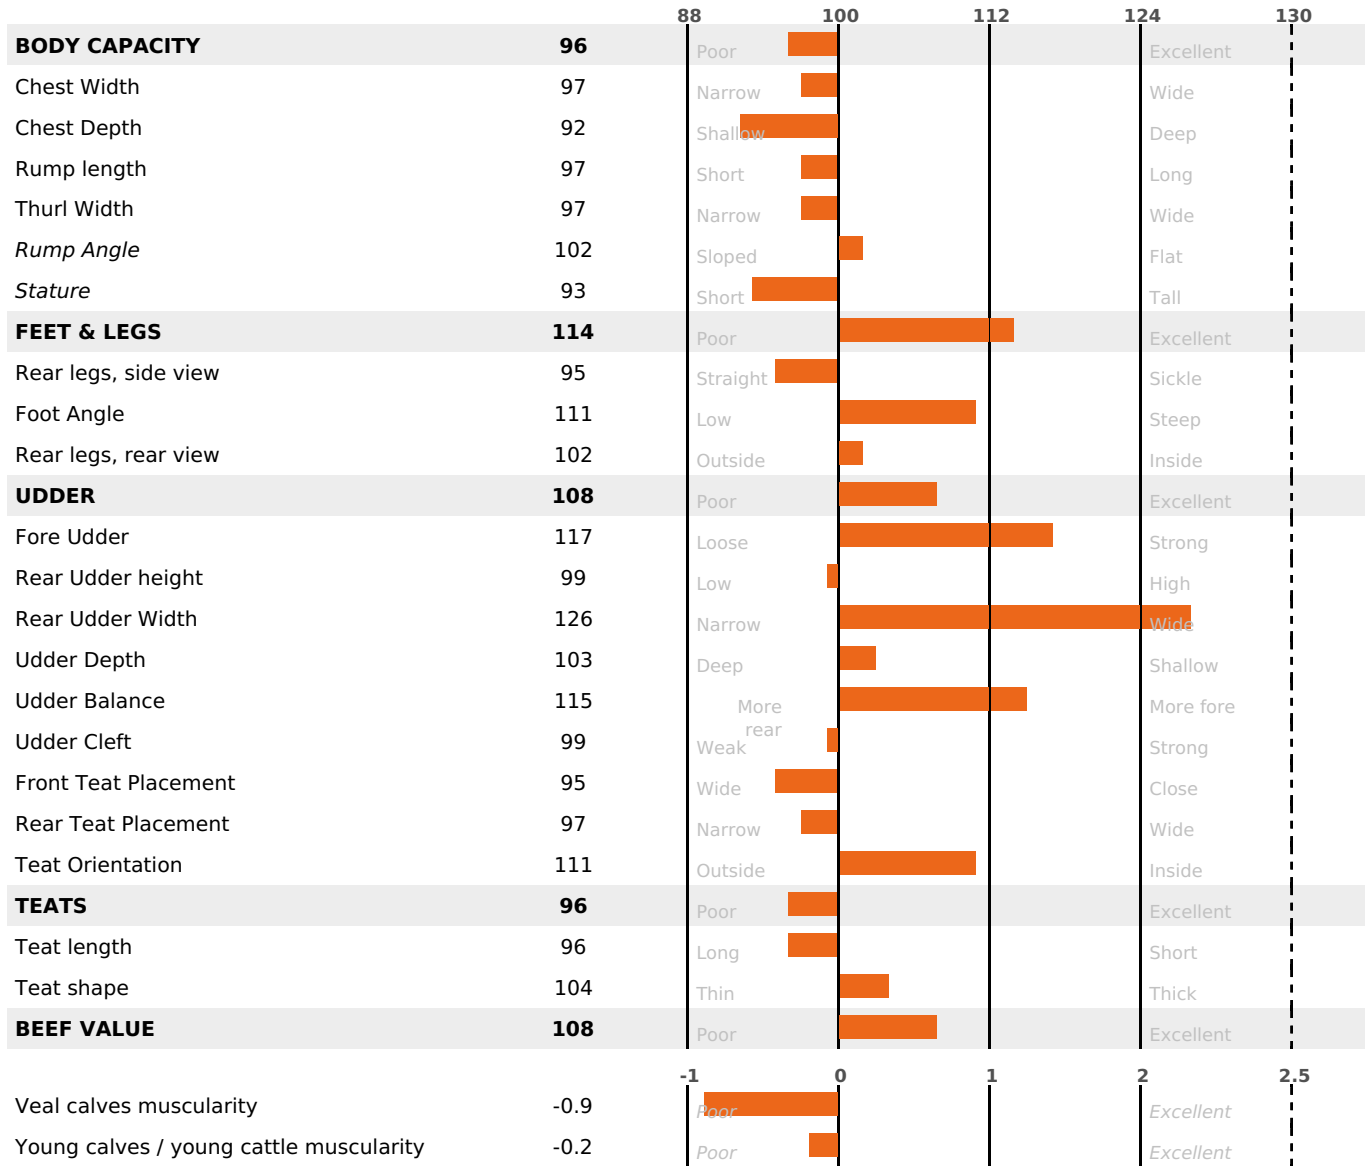

GRAZING

PRODUCTION

Milk Synthesis **+37**

237 daughter(s) - 203 Herd(s) - **Rel. 95%**

MILK	PROT. (KG)	FAT (KG)	PROT. (%)	FAT (%)	DIGER	K-CAS	B-CAS
+474	+26	+44	+0.15	+0.34	1.1	BB	A2A2

FUNCTIONAL

MILCA : MIF / MTCP : MTF
MTETR : NC

CALV. EASE	D. CALV. EASE	CALF VIT	D. CALF VIT.
95	95	95	95

HEALTH

NEW

82 daughter(s) - 76 Herd(s) - **Reliability 79**

FR 5367310279 - N° 92565
 BREEDER : EARL PETIT NEAU
 DAM : LAFAYETTE
 4-305 9513KG 43,5 34,5