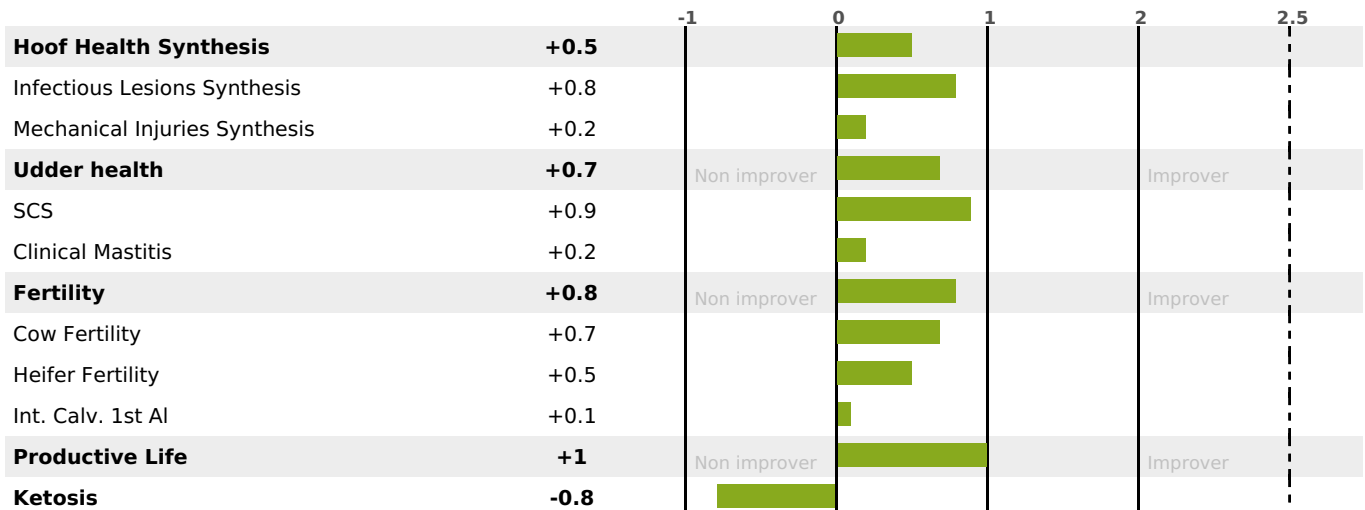

GRAZING

PRODUCTION

Milk Synthesis **+37**

237 daughter(s) - 203 Herd(s) - **Rel. 95%**

MILK	PROT. (KG)	FAT (KG)	PROT. (%)	FAT (%)	DIGER	K-CAS	B-CAS
+474	+26	+44	+0.15	+0.34	1.1	BB	A2A2

FUNCTIONAL

MILCA : MIF / MTCP : MTF
MTETR : NC

CALV. EASE	D. CALV. EASE	CALF VIT	D. CALF VIT.
95	95	95	95

HEALTH

NEW

82 daughter(s) - 76 Herd(s) - **Reliability 79**

FR 5367310279 - N° 92565
 BREEDER : EARL PETIT NEAU
 DAM : LAFAYETTE
 4-305 9513KG 43,5 34,5