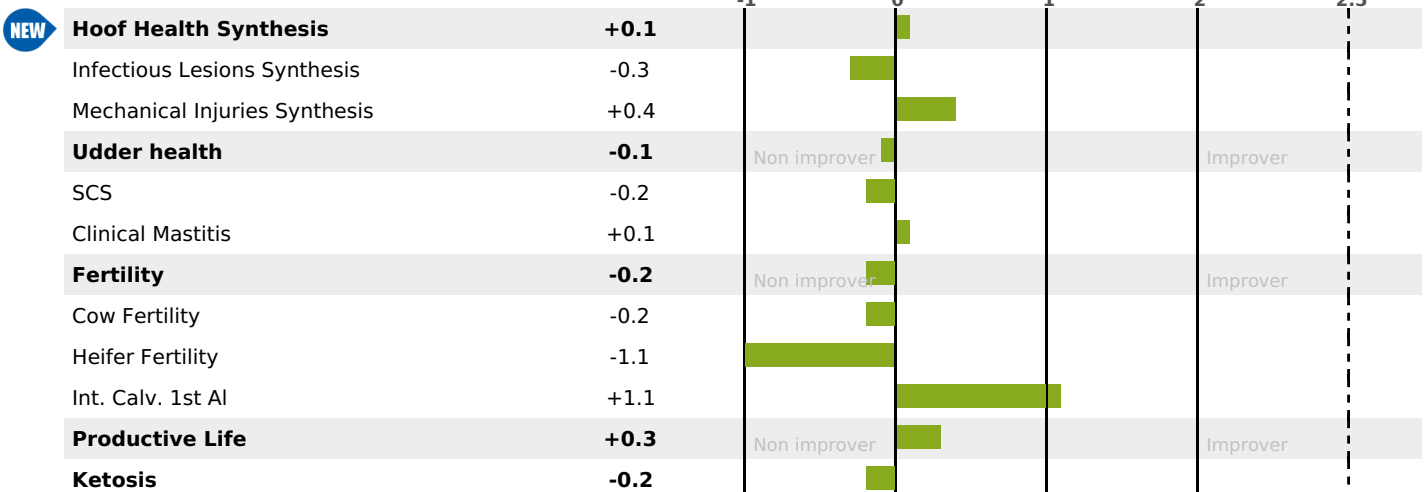

OCOTOIS

ISU

LELABEL / IVAGE / GAVARNI

152

AVAILABLE

SOLIDS

POWERFULL

PRODUCTION

Milk Synthesis **+57**

44 daughter(s) - 40 Herd(s) - **Rel. 86%**

MILK	PROT. (KG)	FAT (KG)	PROT. (%)	FAT (%)	DIGER	K-CAS	B-CAS
+768	+44	+49	+0.28	+0.3	-0.8	BB	A2A2

FUNCTIONAL

MILCA : MIC / MTCP : MTF
MTETR : MTRF

CALV. EASE	D. CALV. EASE	CALF VIT	D. CALF VIT.
95	95	95	95

HEALTH