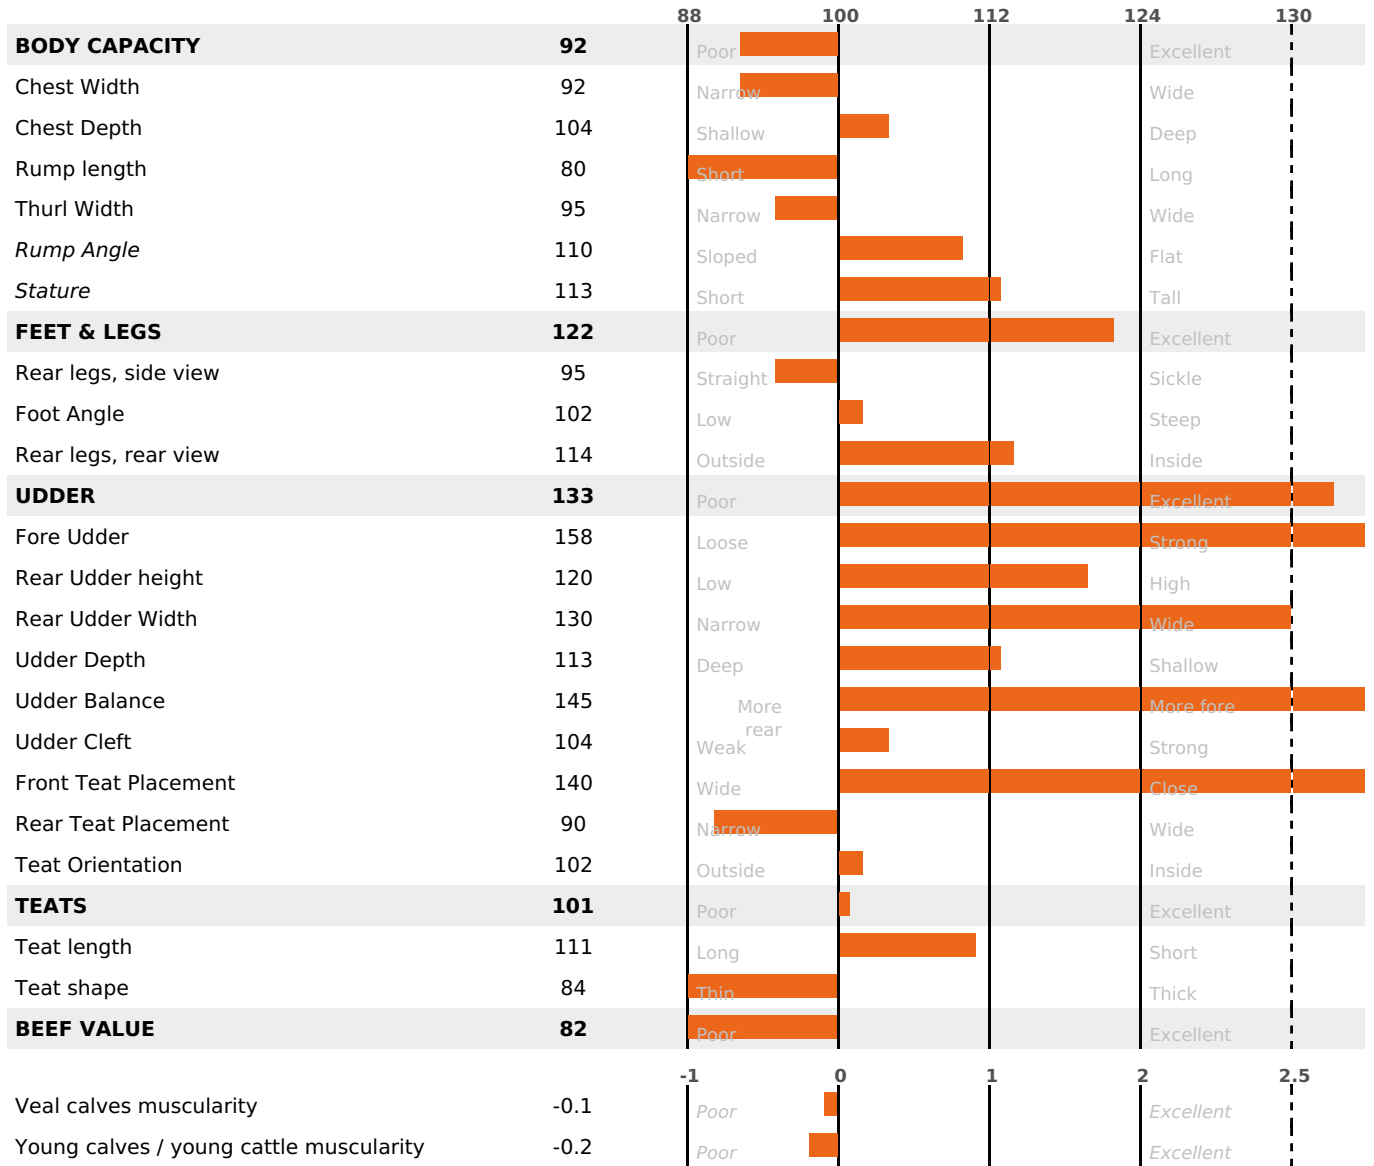

GRAZING

PRODUCTION

Milk Synthesis **+42**

350 daughter(s) - 294 Herd(s) - **Rel. 95%**

MILK	PROT. (KG)	FAT (KG)	PROT. (%)	FAT (%)	DIGER	K-CAS	B-CAS
+913	+34	+39	+0.05	+0.04	-1.1	AA	A1A2

FUNCTIONAL

MILCA : MIF / MTCP : MTF
MTETR : MTRF

CALV. EASE	D. CALV. EASE	CALF VIT	D. CALF VIT.
95	95	95	95

HEALTH

0.1

NEW

127 daughter(s) - 110 Herd(s) - **Reliability 83**

FR 7039863014 - N° 95733
 BREEDER : GAEC GARRET
 DAM : MARTINIQUE
 4-305 12110KG 35.4 36,1