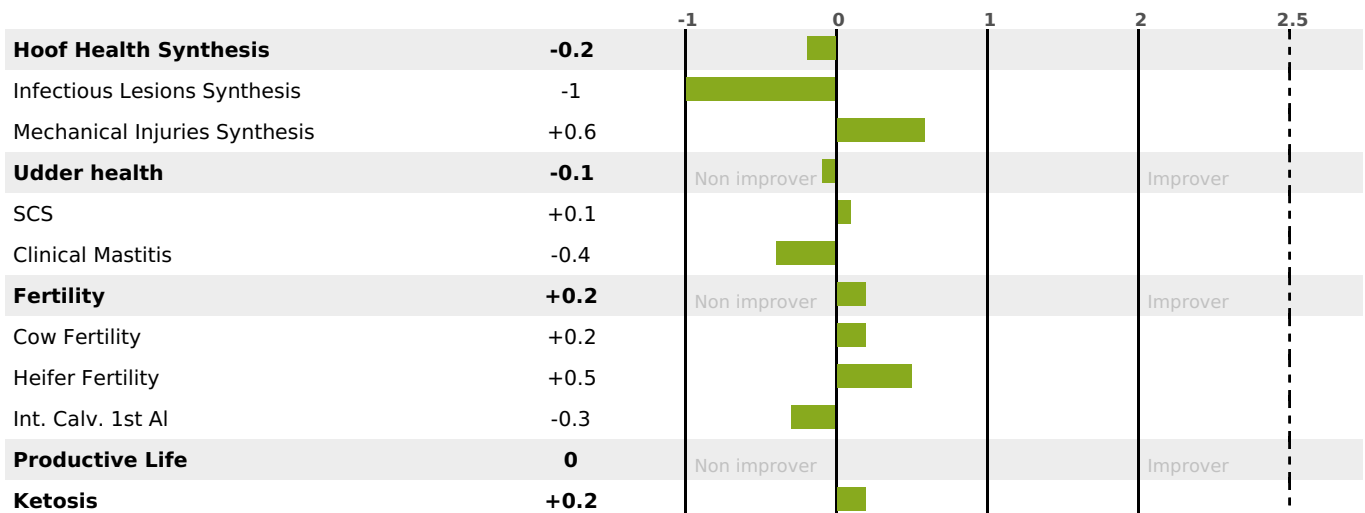

GRAZING

PRODUCTION

Milk Synthesis **+42**

350 daughter(s) - 294 Herd(s) - **Rel. 95%**

MILK	PROT. (KG)	FAT (KG)	PROT. (%)	FAT (%)	DIGER	K-CAS	B-CAS
+913	+34	+39	+0.05	+0.04	-1.1	AA	A1A2

FUNCTIONAL

MILCA : MIF / MTCP : MTF
MTETR : MTRF

CALV. EASE	D. CALV. EASE	CALF VIT	D. CALF VIT.
95	95	95	95

HEALTH

0.1

NEW

127 daughter(s) - 110 Herd(s) - **Reliability 83**

FR 7039863014 - N° 95733
 BREEDER : GAEC GARRET
 DAM : MARTINIQUE
 4-305 12110KG 35.4 36,1